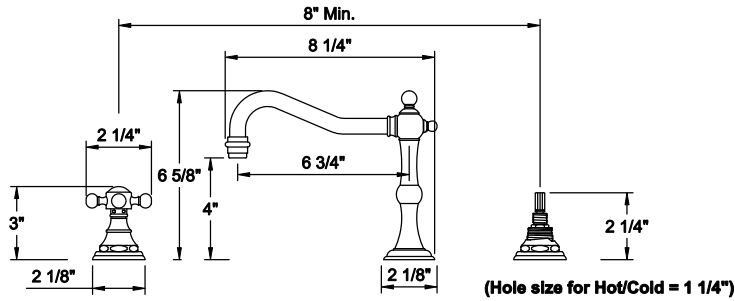

6102
 ◦ Widespread

Meets A112.18.1M
 1.5 GPM/5.7L/Min