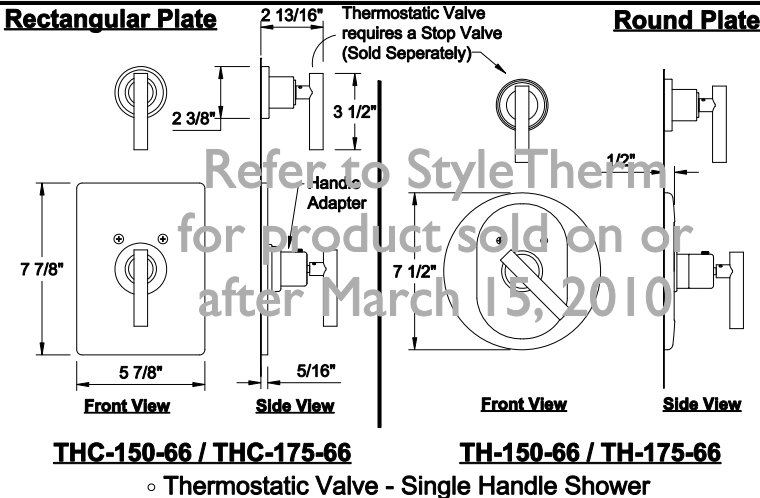

6602
 o Widespread

Meets A112.18.1M
 1.5 GPM/5.7L/Min

Refer to Style Therm for product sold on or after March 15, 2010