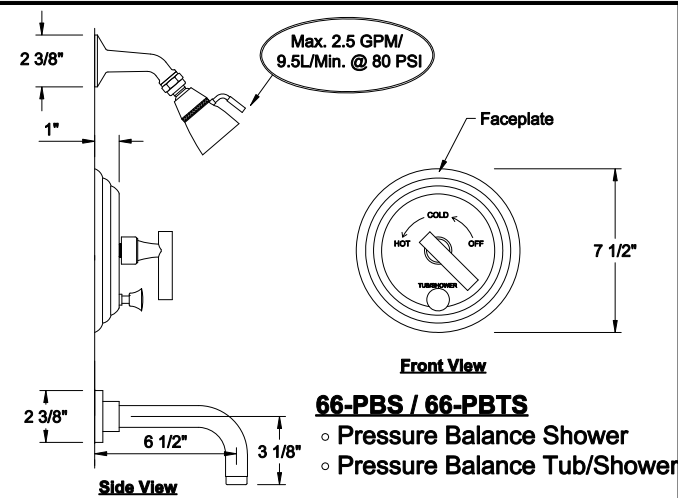

6602
 o Widespread

Meets A112.18.1M
 1.5 GPM/5.7L/Min

Refer to Style Therm for product sold on or after March 15, 2010