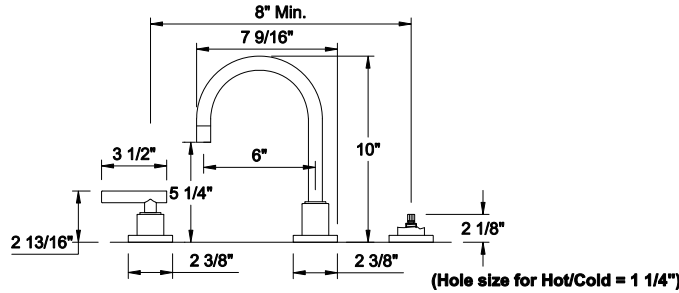

6602
 o Widespread

Meets A112.18.1M
 1.5 GPM/5.7L/Min

Refer to Style Therm for product sold on or after March 15, 2010