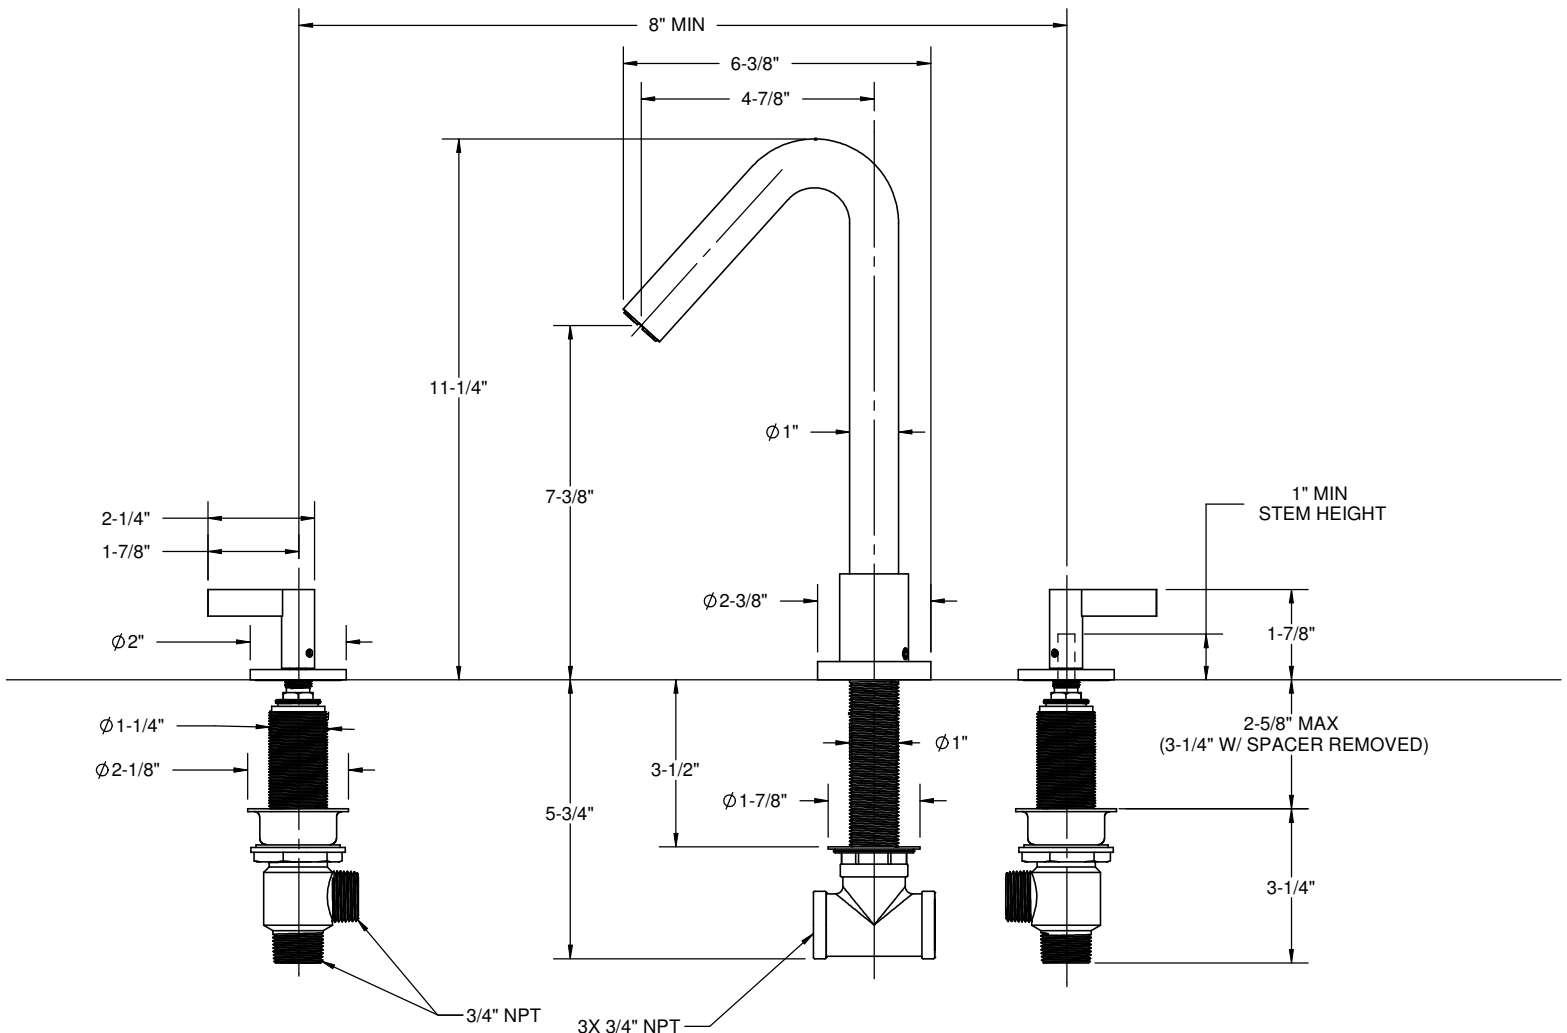

California Faucets®

Palos Verdes™

7108 Roman Tub Set

Features

- All brass construction
- 1/4 turn 3/4" high flow ceramic disc valves
- Easy convenient quick connect & 3/4" tee supplied w/ spout
- 20 gallon (75.7 L) per minute maximum flow rate
- Available in 30 finishes
- For custom options, see www.calfaucets.com

Codes/Standards Applicable

Specified model meets or exceeds the following:

- ASME A112.18.1-2005/CSA B125.1-05
- ADA (with lever handles)

DIMENSIONS SHOWN TO NEAREST 1/16"

THROUGH-HOLE SPECIFICATIONS

SPOUT: ϕ 1" MIN
 VALVE: ϕ 1-1/4" MIN