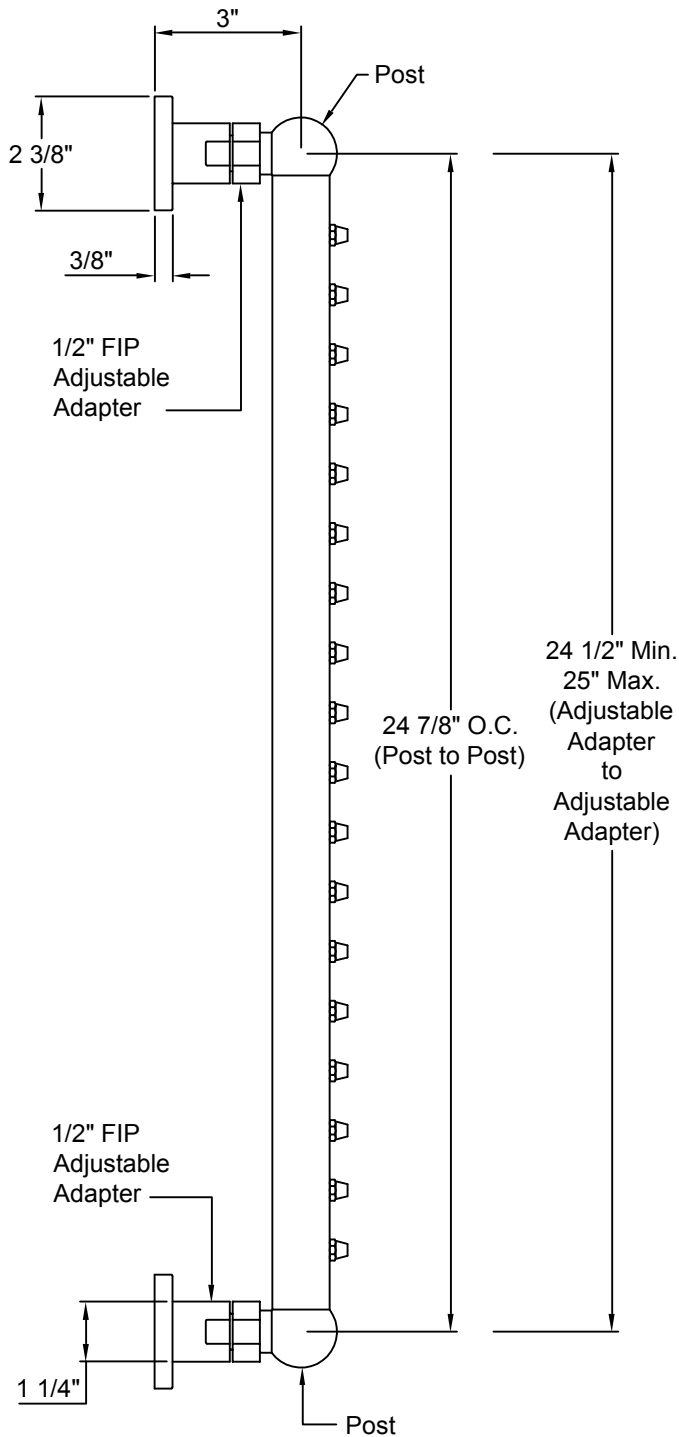

RAIN BARS

"RB-18/RB-03"

All California Faucets lever and blade handle products are American Disability Act (ADA) compliant.

California Faucets reserves the right to make modification and specification changes at any time. Please verify dimensions prior to installation. Visit www.calfaucets.com for most current technical data.

"RB-18"

"RB-03"