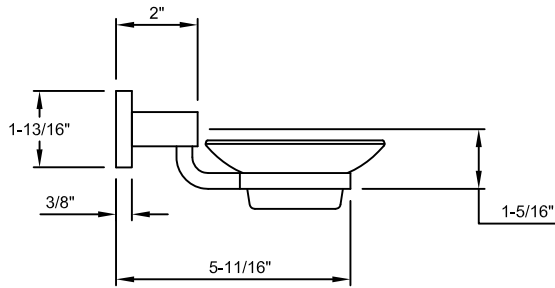

California Faucets reserves the right to make modification and specification changes at any time. Please verify dimensions prior to installation. Visit [www.calfaucets.com](http://www.calfaucets.com) for most current technical data.

**22-RH**

**22-18**

**22-24**

**22-SD**

**22-TU**

**22-TP**

**22-TR**