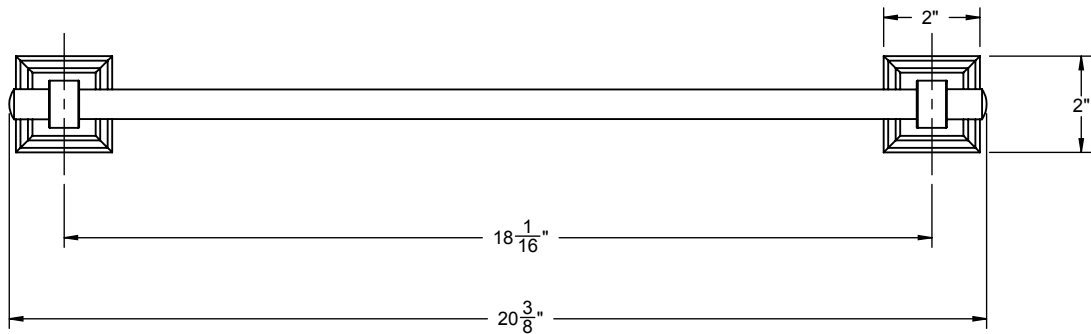

Features

- Over 30 finishes including 14 PVD finishes
- Solid brass construction
- Includes all mounting hardware
- For additional offerings, see www.californiafaucets.com

44-18

Codes/Standards Applicable

Meets or exceeds the following at date of manufacture:

- None applicable

2X 1 X 3/8" Anchor

2X No. 8 x 1-1/2" Flat head screw

ALL DIMENSIONS SHOWN TO NEAREST 1/16"