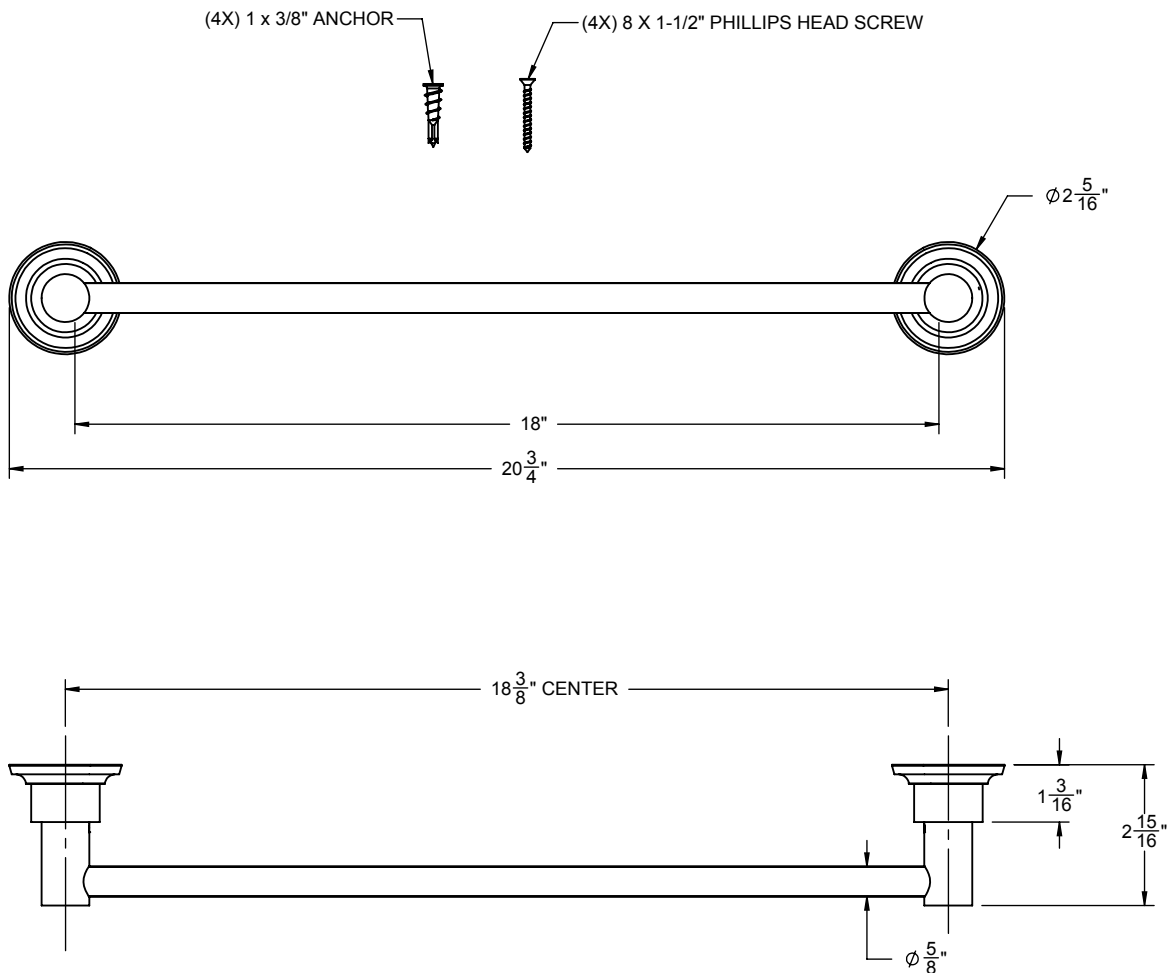

California Faucets®

RINCON BAY

18" SHOWER BAR

Features

- Over 30 finishes including 14 PVD finishes
- Solid brass construction
- Includes all mounting hardware
- For additional product listing, see www.californiafaucets.com

45-18

Codes/Standards Applicable

Meets or exceeds the following at date of manufacture:

- None applicable

ALL DIMENSIONS SHOWN TO NEAREST 1/16"