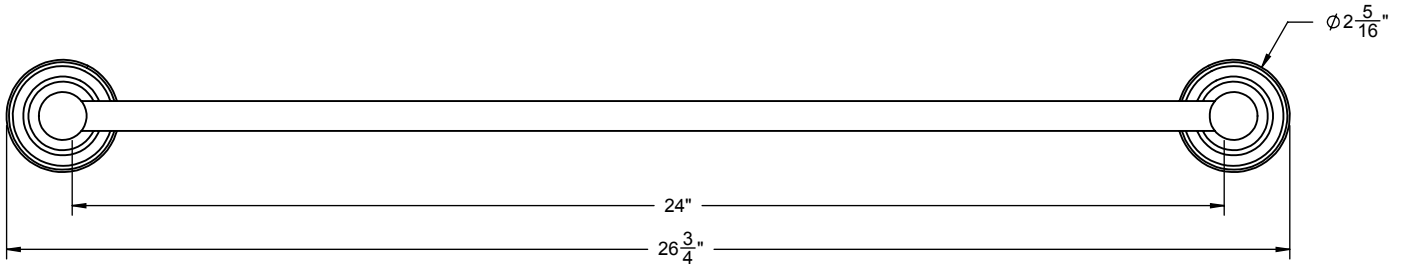

Features

- Over 30 finishes including 14 PVD finishes
- Solid brass construction
- Includes mounting hardware
- For additional offerings, see www.californiafaucets.com

45-24

Codes/Standards Applicable

Meets or exceeds the following at date of manufacture:

- None applicable

(4X) 1 x 3/8" ANCHOR

(4X) 8 X 1-1/2" PHILLIPS HEAD SCREW

ALL DIMENSIONS SHOWN TO NEAREST 1/16"