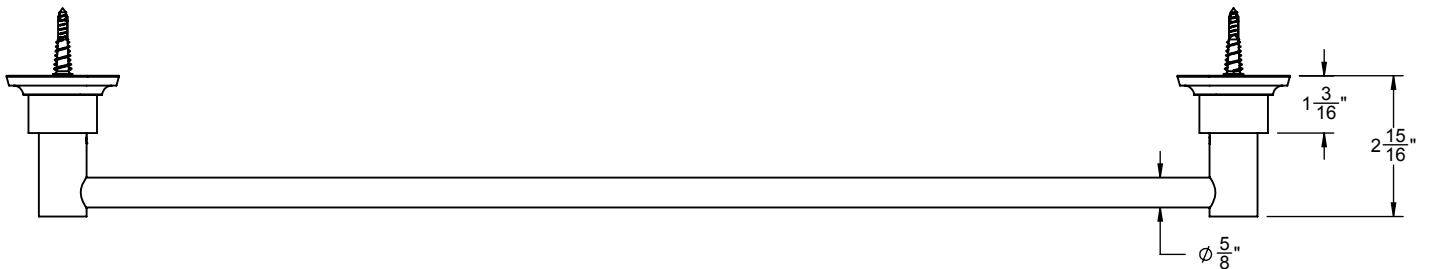

Features

- Over 30 finishes including 14 PVD finishes
- Solid brass construction
- Includes mounting hardware
- For additional offerings, see www.californiafaucets.com

45-24

Codes/Standards Applicable

Meets or exceeds the following at date of manufacture:

- None applicable

(4X) 1 x 3/8" ANCHOR

(4X) 8 X 1-1/2" PHILLIPS HEAD SCREW

ALL DIMENSIONS SHOWN TO NEAREST 1/16"