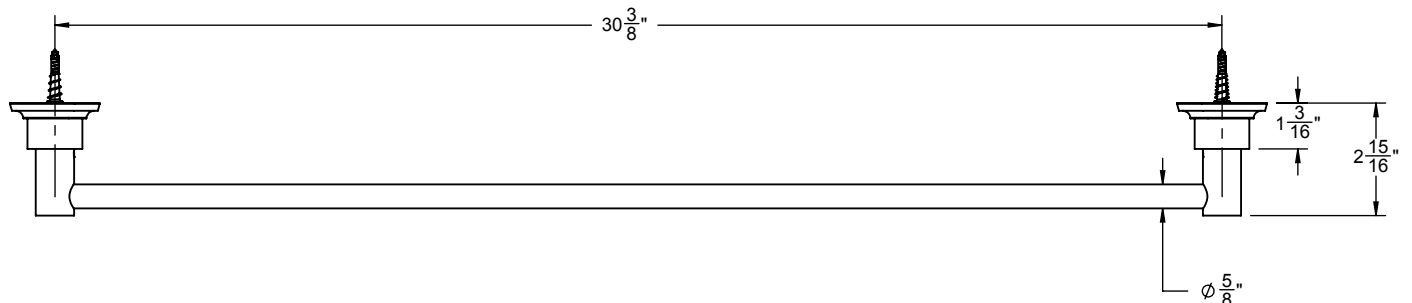

### Codes/Standards Applicable

Meets or exceeds the following at date of manufacture:

- None applicable

(4X) 1 x 3/8" ANCHOR

(4X) 8 X 1-1/2" PHILLIPS HEAD SCREW

ALL DIMENSIONS SHOWN TO NEAREST 1/16"