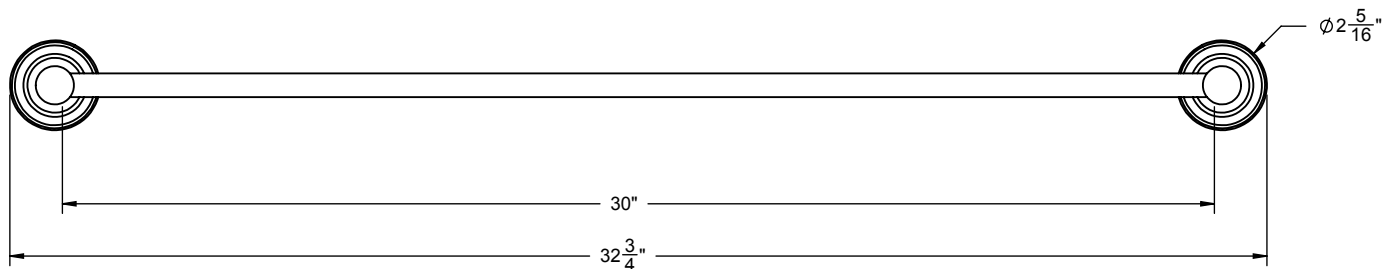

### Codes/Standards Applicable

Meets or exceeds the following at date of manufacture:

- None applicable

(4X) 1 x 3/8" ANCHOR

(4X) 8 X 1-1/2" PHILLIPS HEAD SCREW

ALL DIMENSIONS SHOWN TO NEAREST 1/16"