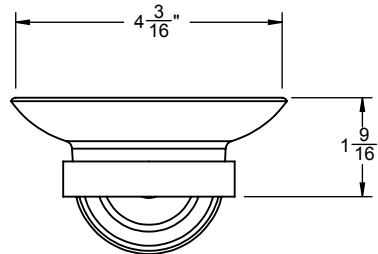

Features

- Over 30 finishes including 14 PVD finishes
- Solid brass construction
- Clear glass soap dish
- Adjustable wall mount to allow proper horizontal leveling
- For additional product offerings, see www.californiafaucets.com

45-SD

Codes/Standards Applicable

Meets or exceeds the following at date of manufacture:

- None applicable

(2X) 1 x 3/8" ANCHOR

(2X) 8 X 1-1/2" PHILLIPS HEAD SCREW

ALL DIMENSIONS SHOWN TO NEAREST 1/16"