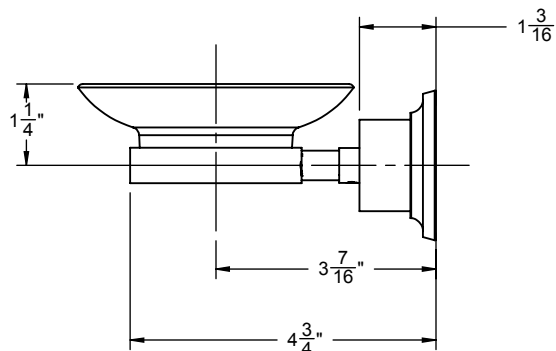

Features

- Over 30 finishes including 14 PVD finishes
- Solid brass construction
- Clear glass soap dish
- Adjustable wall mount to allow proper horizontal leveling
- For additional product offerings, see www.californiafaucets.com

45-SD

Codes/Standards Applicable

Meets or exceeds the following at date of manufacture:

- None applicable

(2X) 1 x 3/8" ANCHOR

(2X) 8 X 1-1/2" PHILLIPS HEAD SCREW

ALL DIMENSIONS SHOWN TO NEAREST 1/16"