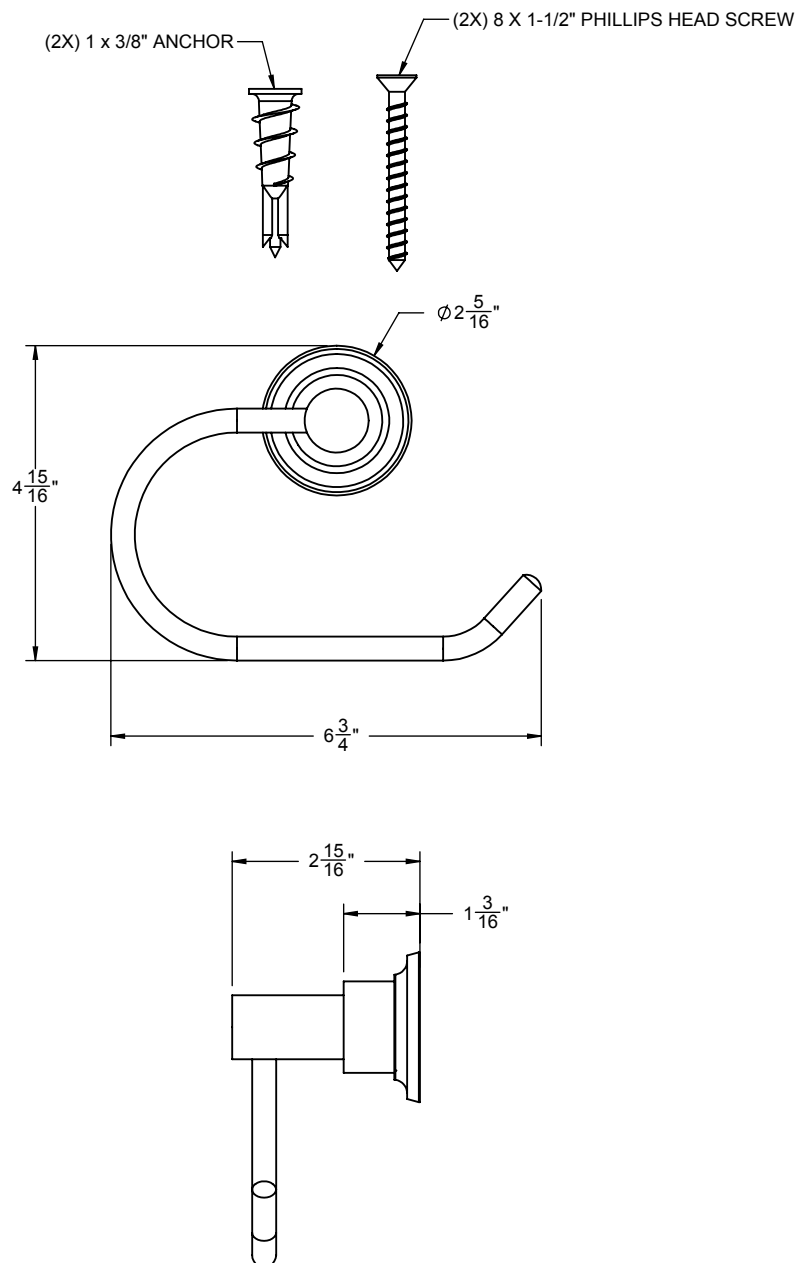

California Faucets®

RINCON BAY

SINGLE POST TISSUE/TOWEL HOLDER

Features

- Over 30 finishes including 14 PVD finishes
- Solid brass construction
- Adjustable wall mount to allow proper horizontal leveling
- Reversible holder opening (left or right)
- Can also be locked in for rigid installation
- For additional product offerings, see www.californiafaucets.com

45-STP

Codes/Standards Applicable

Meets or exceeds the following at date of manufacture:

- None applicable

ALL DIMENSIONS SHOWN TO NEAREST 1/16"