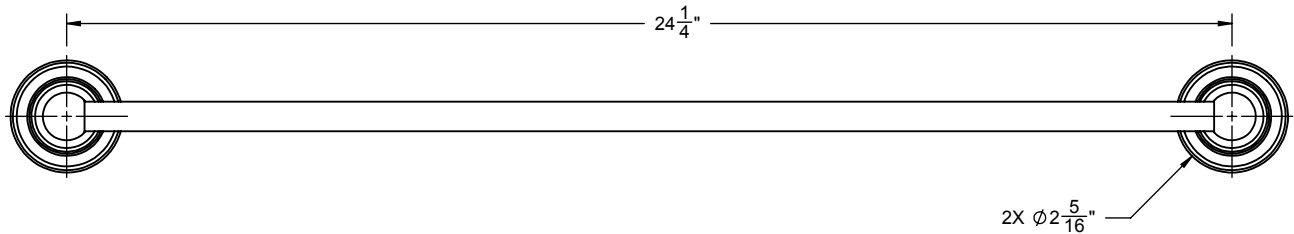

### Codes/Standards Applicable

Meets or exceeds the following at date of manufacture:

- None applicable

4X 1 X 3/8" Anchor

4X No. 8 x 1-1/2" Flat head screw

ALL DIMENSIONS SHOWN TO NEAREST 1/16"