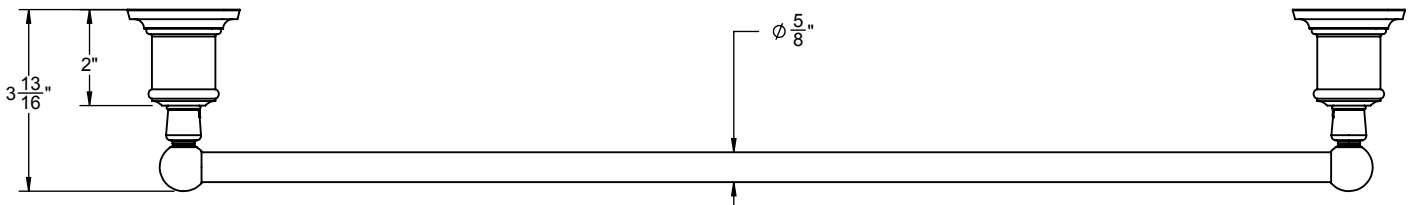

### Codes/Standards Applicable

Meets or exceeds the following at date of manufacture:

- None applicable

4X 1 X 3/8" Anchor

4X No. 8 x 1-1/2" Flat head screw

ALL DIMENSIONS SHOWN TO NEAREST 1/16"