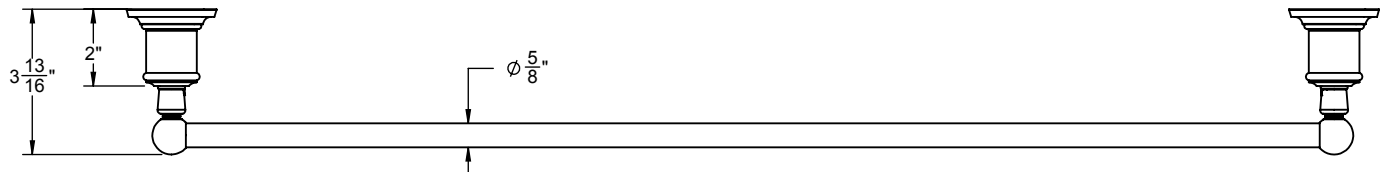

Features

- Over 30 finishes including 14 PVD finishes
- Solid brass construction
- Includes mounting hardware
- For additional offerings, see www.californiafaucets.com

48-30

Codes/Standards Applicable

Meets or exceeds the following at date of manufacture:

- None applicable

4X 1 X 3/8" Anchor

4X No. 8 x 1-1/2" Flat head screw

ALL DIMENSIONS SHOWN TO NEAREST 1/16"