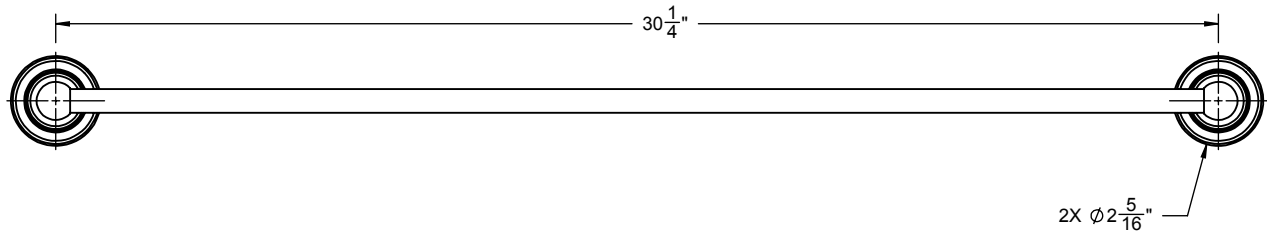

Features

- Over 30 finishes including 14 PVD finishes
- Solid brass construction
- Includes mounting hardware
- For additional offerings, see www.californiafaucets.com

48-30

Codes/Standards Applicable

Meets or exceeds the following at date of manufacture:

- None applicable

4X 1 X 3/8" Anchor

4X No. 8 x 1-1/2" Flat head screw

ALL DIMENSIONS SHOWN TO NEAREST 1/16"