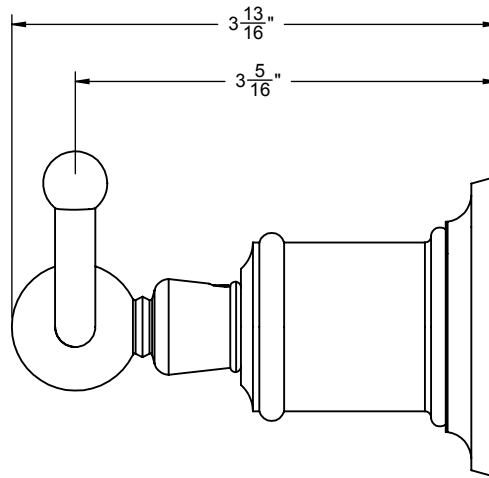

### Features

- Over 30 finishes including 14 PVD finishes
- Solid brass construction
- Adjustable wall mount to allow proper horizontal leveling
- All mounting hardware included
- For additional product offerings, see [www.californiafaucets.com](http://www.californiafaucets.com)

### Codes/Standards Applicable

Meets or exceeds the following at date of manufacture:

- None applicable

ALL DIMENSIONS SHOWN TO NEAREST 1/16"