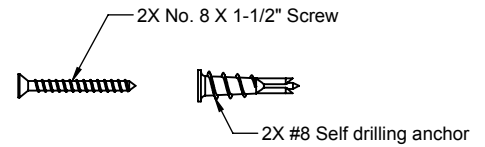

Codes/Standards Applicable

Meets or exceeds the following at date of manufacture:

- None applicable

ALL DIMENSIONS SHOWN TO NEAREST 1/16"