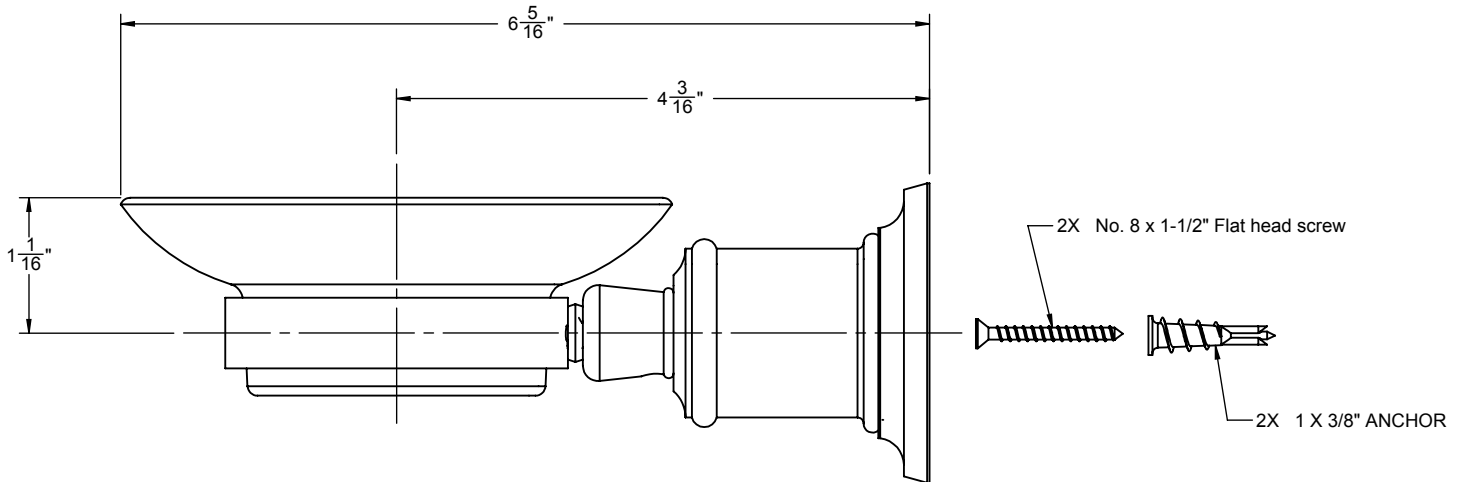

#### Features

- Over 30 finishes including 14 PVD finishes
- Solid brass construction
- Clear glass soap dish
- Adjustable wall mount to allow proper horizontal leveling
- All mounting hardware included
- For additional product offerings, see [www.californiafaucets.com](http://www.californiafaucets.com)

#### Codes/Standards Applicable

Meets or exceeds the following at date of manufacture:

- None applicable

ALL DIMENSIONS SHOWN TO NEAREST 1/16"