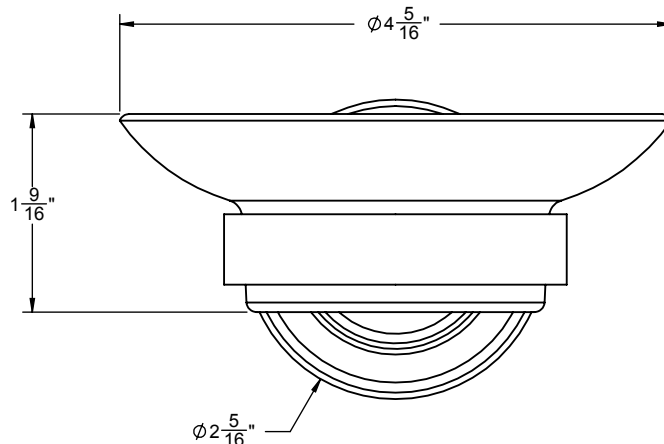

#### Features

- Over 30 finishes including 14 PVD finishes
- Solid brass construction
- Clear glass soap dish
- Adjustable wall mount to allow proper horizontal leveling
- All mounting hardware included
- For additional product offerings, see [www.californiafaucets.com](http://www.californiafaucets.com)

#### Codes/Standards Applicable

Meets or exceeds the following at date of manufacture:

- None applicable

ALL DIMENSIONS SHOWN TO NEAREST 1/16"