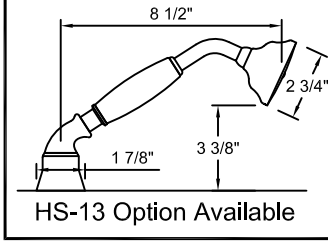

59 Series Specifications

"CAMARILLO"

California Faucets reserves the right to make modification and specification changes at any time. Please verify dimensions prior to installation. Visit www.calfaucets.com for most current technical data.

5902
 • Widespread

Meets A112.18.1M
 2.2 GPM/8.3L/Min

(Hole size for Hot/Cold = 1 1/4")

Refer to PB-R and TO-PBL-XX for product sold on or after January 24, 2011

Refer to StyleTherm for product sold on or after March 15, 2010

5908 w/ 59.1
 • Roman - w/ Optional Hand Held Shower