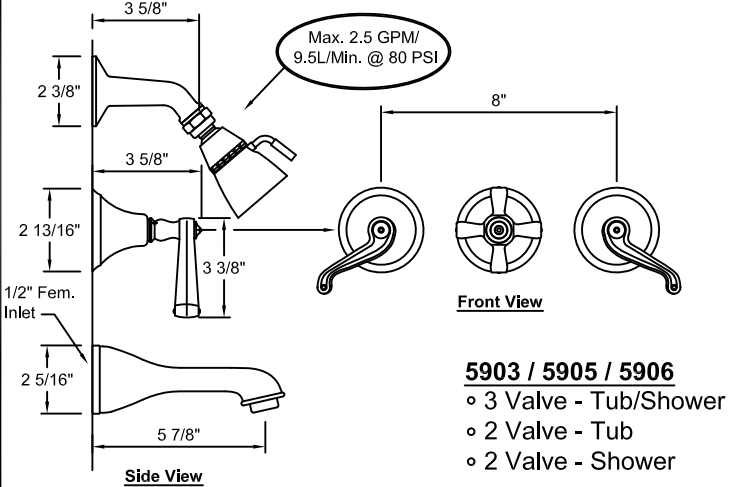

59 Series Specifications

"CAMARILLO"

California Faucets reserves the right to make modification and specification changes at any time. Please verify dimensions prior to installation. Visit www.calfaucets.com for most current technical data.

5902
 • Widespread

Meets A112.18.1M
 2.2 GPM/8.3L/Min

(Hole size for Hot/Cold = 1 1/4")

Refer to PB-R and TO-PBL-XX for product sold on or after January 24, 2011

Refer to StyleTherm for product sold on or after March 15, 2010

5908 w/ 59.1
 • Roman - w/ Optional Hand Held Shower