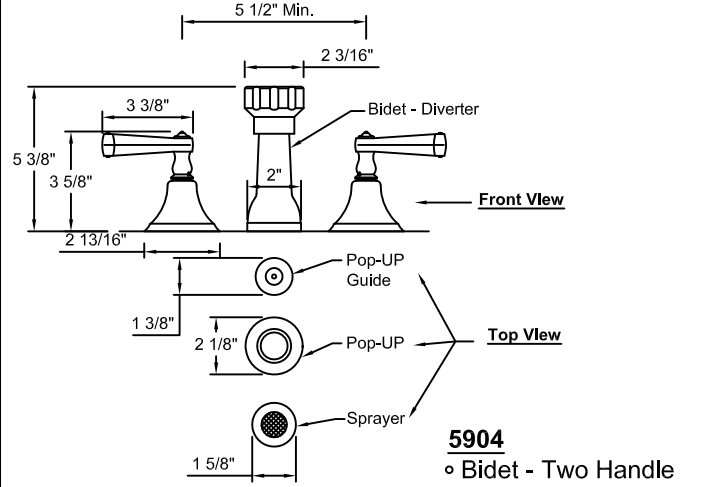

59 Series Specifications

"CAMARILLO"

California Faucets reserves the right to make modification and specification changes at any time. Please verify dimensions prior to installation. Visit www.calfaucets.com for most current technical data.

5902
 • Widespread

Meets A112.18.1M
 2.2 GPM/8.3L/Min

(Hole size for Hot/Cold = 1 1/4")

Refer to PB-R and TO-PBL-XX for product sold on or after January 24, 2011

Refer to StyleTherm for product sold on or after March 15, 2010

5908 w/ 59.1
 • Roman - w/ Optional Hand Held Shower