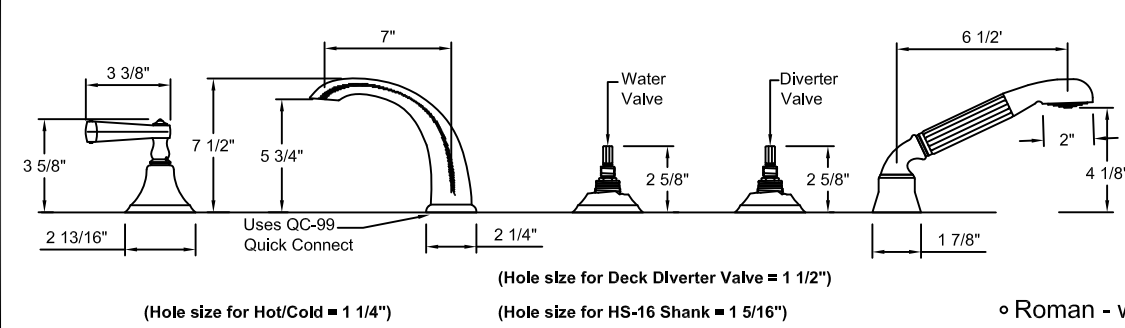

59 Series Specifications

"CAMARILLO"

California Faucets reserves the right to make modification and specification changes at any time. Please verify dimensions prior to installation. Visit www.calfaucets.com for most current technical data.

5902
 • Widespread

Meets A112.18.1M
 2.2 GPM/8.3L/Min

(Hole size for Hot/Cold = 1 1/4")

Refer to PB-R and TO-PBL-XX for product sold on or after January 24, 2011

Refer to StyleTherm for product sold on or after March 15, 2010

5908 w/ 59.1
 • Roman - w/ Optional Hand Held Shower