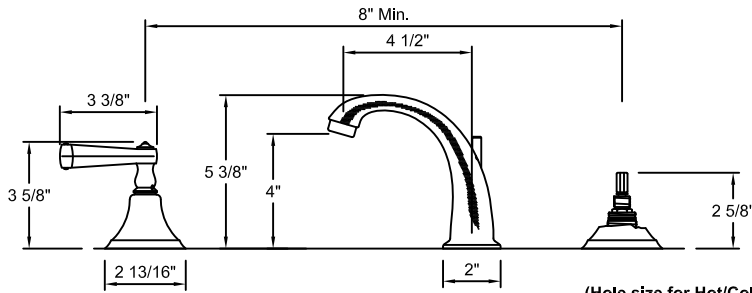

59 Series Specifications

"CAMARILLO"

California Faucets reserves the right to make modification and specification changes at any time. Please verify dimensions prior to installation. Visit www.calfaucets.com for most current technical data.

5902
 • Widespread

Meets A112.18.1M
 2.2 GPM/8.3L/Min

(Hole size for Hot/Cold = 1 1/4")

Refer to PB-R and TO-PBL-XX for product sold on or after January 24, 2011

Refer to StyleTherm for product sold on or after March 15, 2010

5908 w/ 59.1
 • Roman - w/ Optional Hand Held Shower