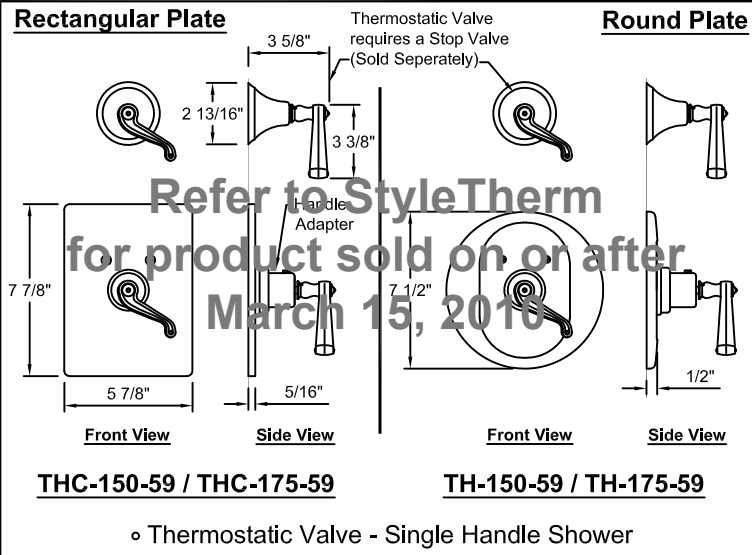

59 Series Specifications

"CAMARILLO"

California Faucets reserves the right to make modification and specification changes at any time. Please verify dimensions prior to installation. Visit www.calfaucets.com for most current technical data.

5902
 • Widespread

Meets A112.18.1M
 2.2 GPM/8.3L/Min

(Hole size for Hot/Cold = 1 1/4")

Refer to PB-R and TO-PBL-XX for product sold on or after January 24, 2011

Refer to StyleTherm for product sold on or after March 15, 2010

5908 w/ 59.1
 • Roman - w/ Optional Hand Held Shower