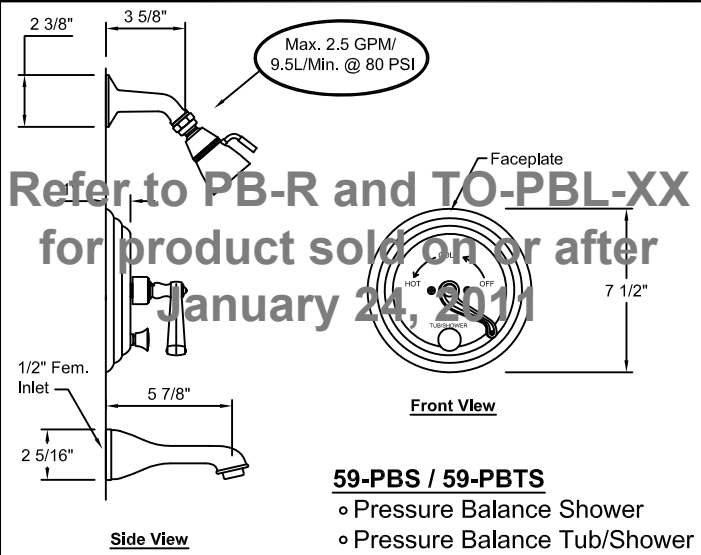

59 Series Specifications

"CAMARILLO"

California Faucets reserves the right to make modification and specification changes at any time. Please verify dimensions prior to installation. Visit www.calfaucets.com for most current technical data.

5902
 • Widespread

Meets A112.18.1M
 2.2 GPM/8.3L/Min

(Hole size for Hot/Cold = 1 1/4")

Refer to PB-R and TO-PBL-XX for product sold on or after January 24, 2011

Refer to StyleTherm for product sold on or after March 15, 2010

5908 w/ 59.1
 • Roman - w/ Optional Hand Held Shower