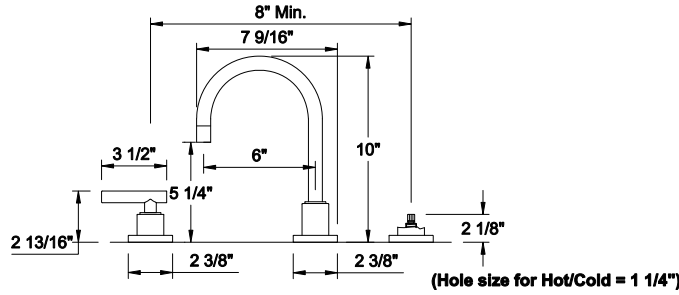

**6602**  
 o Widespread

Meets A112.18.1M  
 1.5 GPM/5.7L/Min