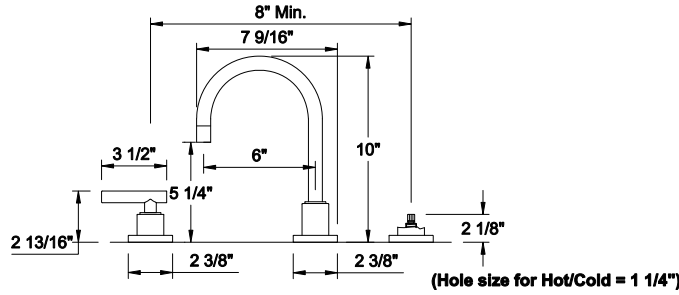

6602
 ○ Widespread

Meets A112.18.1M
 1.5 GPM/5.7L/Min