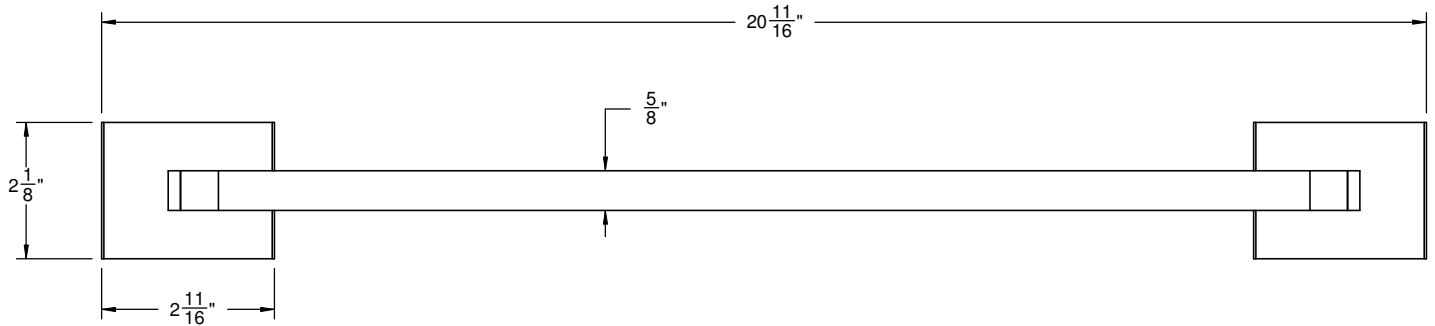

70-18

Features

- Over 30 finishes including 12 PVD finishes
- All brass construction
- Includes mounting hardware

Codes/Standards Applicable

Specified model meets or exceeds the following:

- None applicable

ALL DIMENSIONS SHOWN TO NEAREST 1/16"