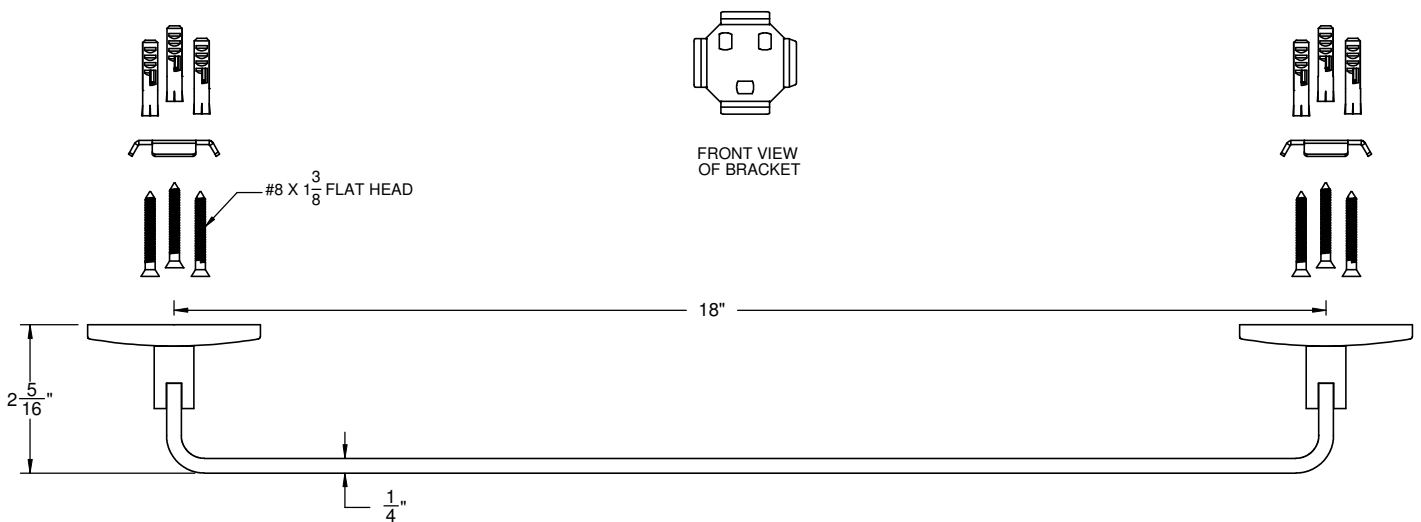

70-18

Features

- Over 30 finishes including 12 PVD finishes
- All brass construction
- Includes mounting hardware

Codes/Standards Applicable

Specified model meets or exceeds the following:

- None applicable

ALL DIMENSIONS SHOWN TO NEAREST 1/16"