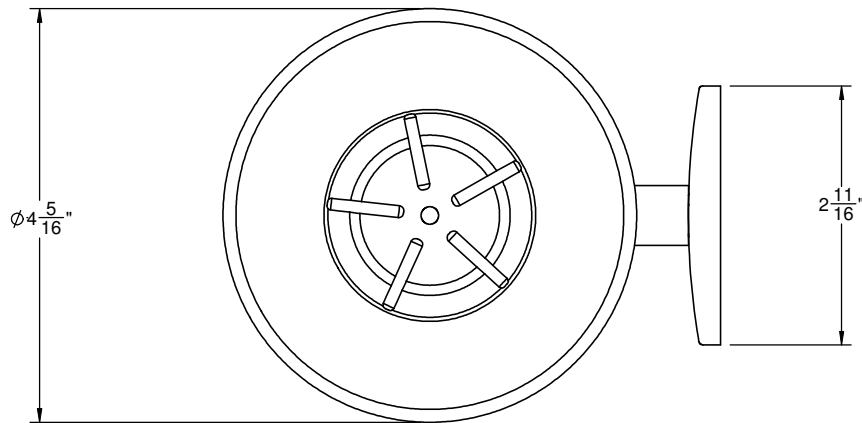

70-SD

Features

- Over 30 finishes including 12 PVD finishes
- All brass construction
- Includes mounting hardware

Codes/Standards Applicable

Specified model meets or exceeds the following:

- None applicable

ALL DIMENSIONS SHOWN TO NEAREST 1/16"