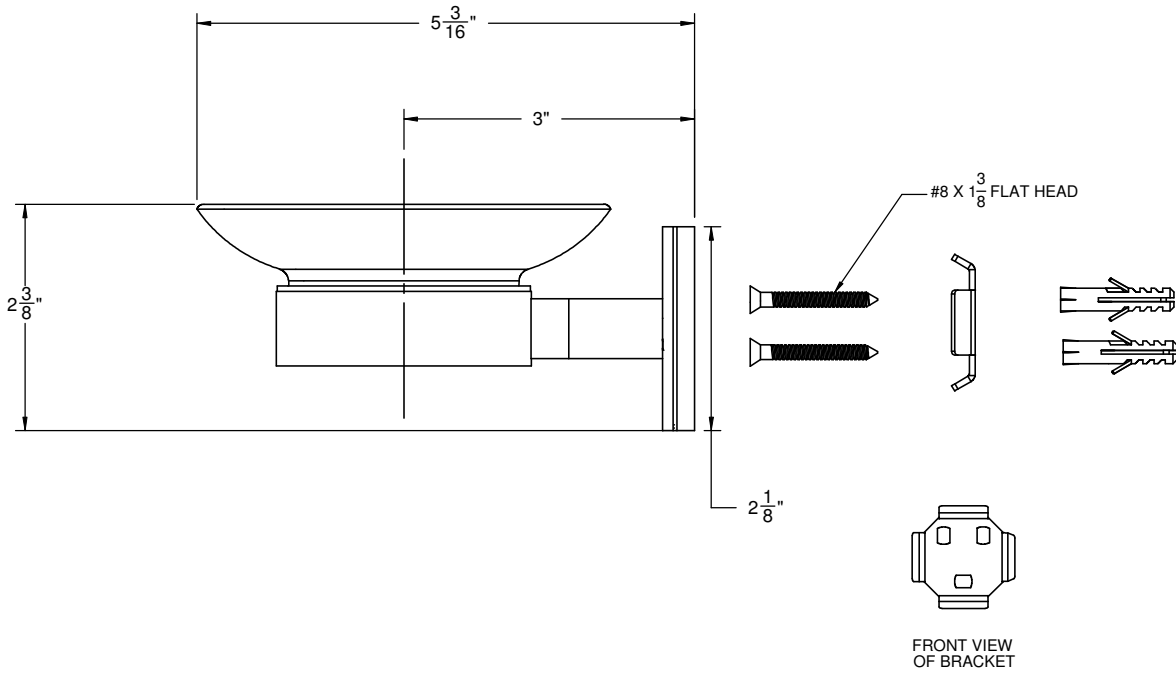

70-SD

Features

- Over 30 finishes including 12 PVD finishes
- All brass construction
- Includes mounting hardware

Codes/Standards Applicable

Specified model meets or exceeds the following:

- None applicable

ALL DIMENSIONS SHOWN TO NEAREST 1/16"