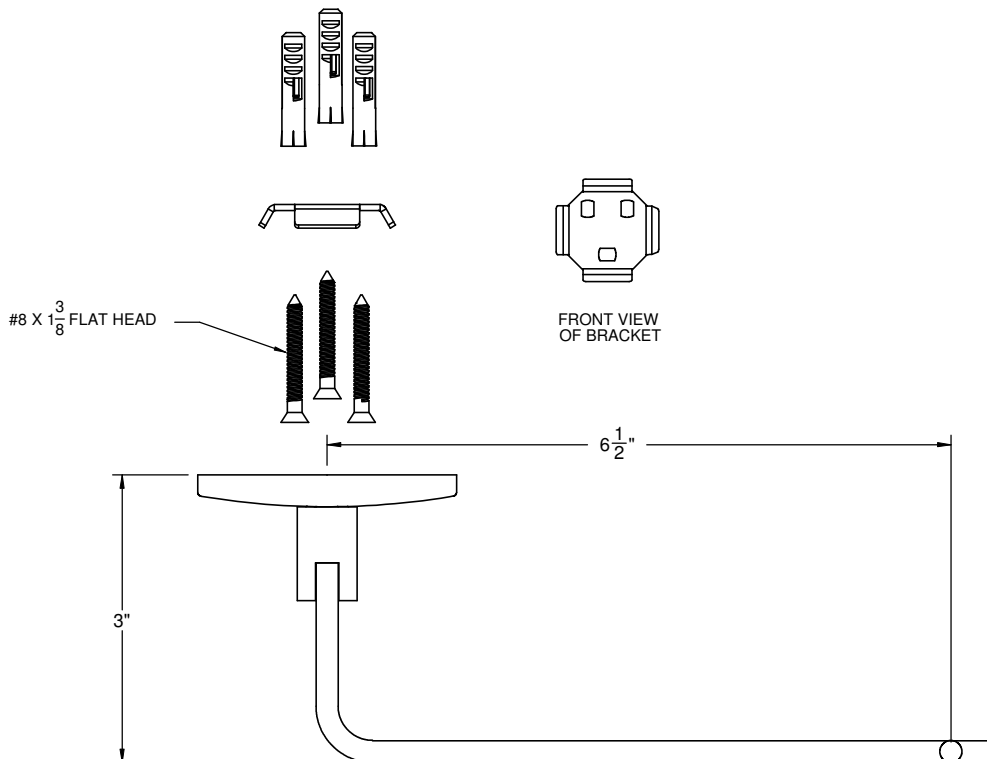

70-STP

Features

- Over 30 finishes including 12 PVD finishes
- All brass construction
- Includes mounting hardware

Codes/Standards Applicable

Specified model meets or exceeds the following:

- None Applicable

ALL DIMENSIONS SHOWN TO NEAREST 1/16"