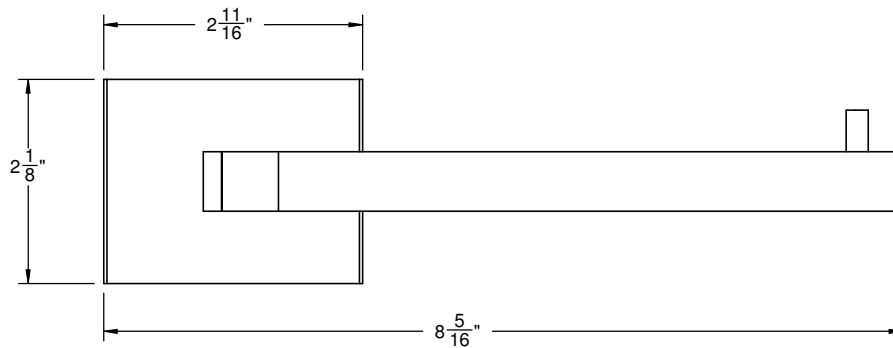

70-STP

Features

- Over 30 finishes including 12 PVD finishes
- All brass construction
- Includes mounting hardware

Codes/Standards Applicable

Specified model meets or exceeds the following:

- None Applicable

ALL DIMENSIONS SHOWN TO NEAREST 1/16"