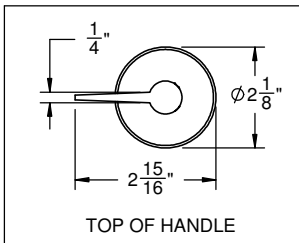

California Faucets®

Palos Verdes™

ROMAN TUB SET

7108

Features

- 4-7/8" spout center to center
- 1/4 turn 3/4" high flow ceramic disc valves
- Easy convenient quick connect & 3/4" tee supplied w/ spout
- 16 gpm (60.6 L/min) max flow rate
- Solid brass construction
- Over 30 finishes including 15 PVD finishes

Codes/Standards Applicable

Product meets or exceeds the following:

- ASME A112.18.1/CSA B125.1
- ADA compliant

THROUGH-HOLE SPECIFICATIONS		
MIN	RECOMMENDED	MAX
SPOUT: $\phi 1"$	$\phi 1-3/8"$	$\phi 1-5/8"$
VALVE: $\phi 1-1/4"$	$\phi 1-3/8"$	$\phi 1-3/4"$

ALL DIMENSIONS SHOWN TO NEAREST 1/16"