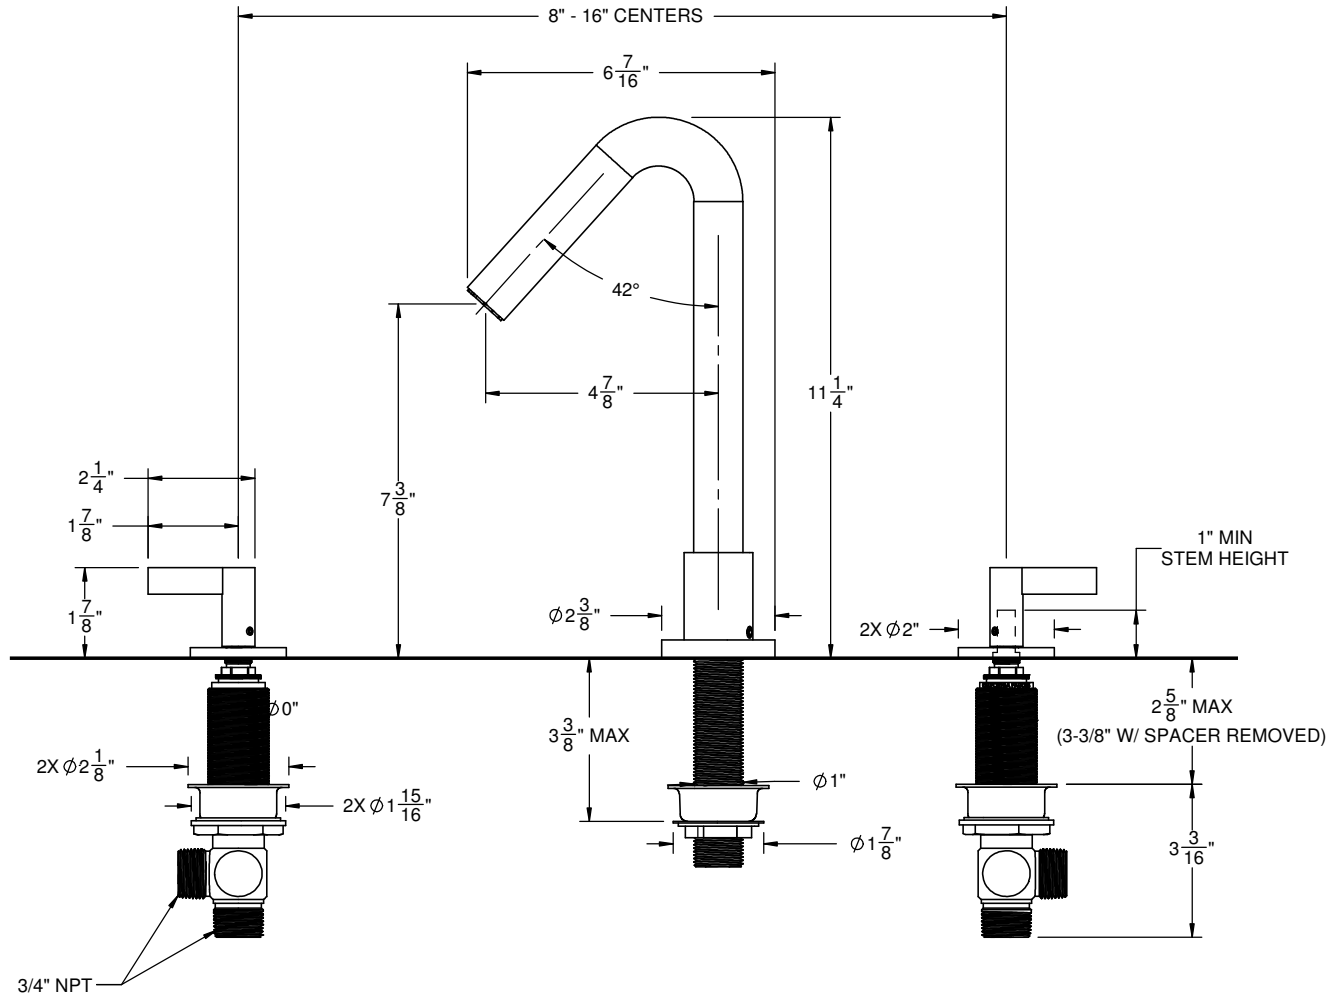

California Faucets®

Palos Verdes™

ROMAN TUB SET

7108

Features

- 4-7/8" spout center to center
- 1/4 turn 3/4" high flow ceramic disc valves
- Easy convenient quick connect & 3/4" tee supplied w/ spout
- 16 gpm (60.6 L/min) max flow rate
- Solid brass construction
- Over 30 finishes including 15 PVD finishes

Codes/Standards Applicable

Product meets or exceeds the following:

- ASME A112.18.1/CSA B125.1
- ADA compliant

THROUGH-HOLE SPECIFICATIONS		
MIN	RECOMMENDED	MAX
SPOUT: $\phi 1"$	$\phi 1-3/8"$	$\phi 1-5/8"$
VALVE: $\phi 1-1/4"$	$\phi 1-3/8"$	$\phi 1-3/4"$

ALL DIMENSIONS SHOWN TO NEAREST 1/16"