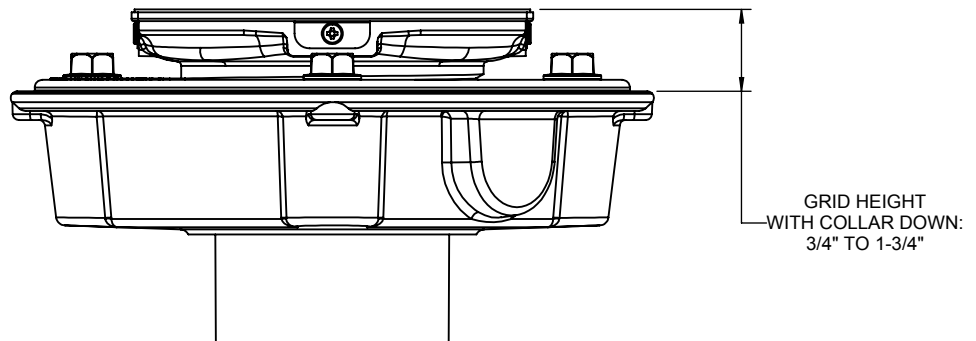

#### Features

- Square design for easy floor design and installation
- Brass throat with stainless steel tile frame, screws, & mudguard
- PVC body with reversible weep-hole membrane collar
- Dual outlet connection: 2" slip & 3" spigot
- Compatible with all StyleDrain Grids (9170-A → 9176-A) sold separately
- For complete selection, see [www.californiafaucets.com](http://www.californiafaucets.com)

#### Codes/Standards Applicable

- Specified model meets or exceeds the following:
- ASME A112.18.2/CSA B125.2
- US PAT NO. 8043497

PVC 2"3/8"

Figure 1. COLLAR IN UP POSITION

Figure 2. COLLAR IN DOWN POSITION

ALL DIMENSIONS SHOWN TO NEAREST 1/16"