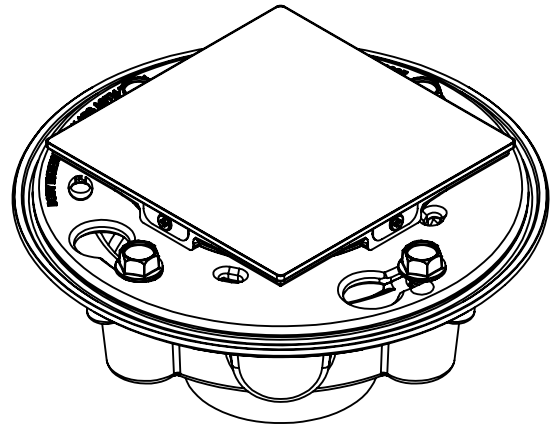

#### Suggested Uses

- Shower drain
- Patio/Atrium drains
- Other wetted area floor drains

#### Features

- Square design for easy floor design and installation
- Brass throat with stainless steel tile frame, screws, & mudguard
- PVC body with reversible weep-hole membrane collar
- Dual outlet connection: 2" slip & 3" spigot
- Compatible with all StyleDrain Grids (9170-A → 9176-A) sold separately
- For complete selection, see [www.californiafaucets.com](http://www.californiafaucets.com)

#### Codes/Standards Applicable

- Specified model meets or exceeds the following:
- ASME A112.18.2/CSA B125.2
- US PAT NO. 8043497

PVC 2"3/8"

Figure 1. COLLAR IN UP POSITION

Figure 2. COLLAR IN DOWN POSITION

ALL DIMENSIONS SHOWN TO NEAREST 1/16"