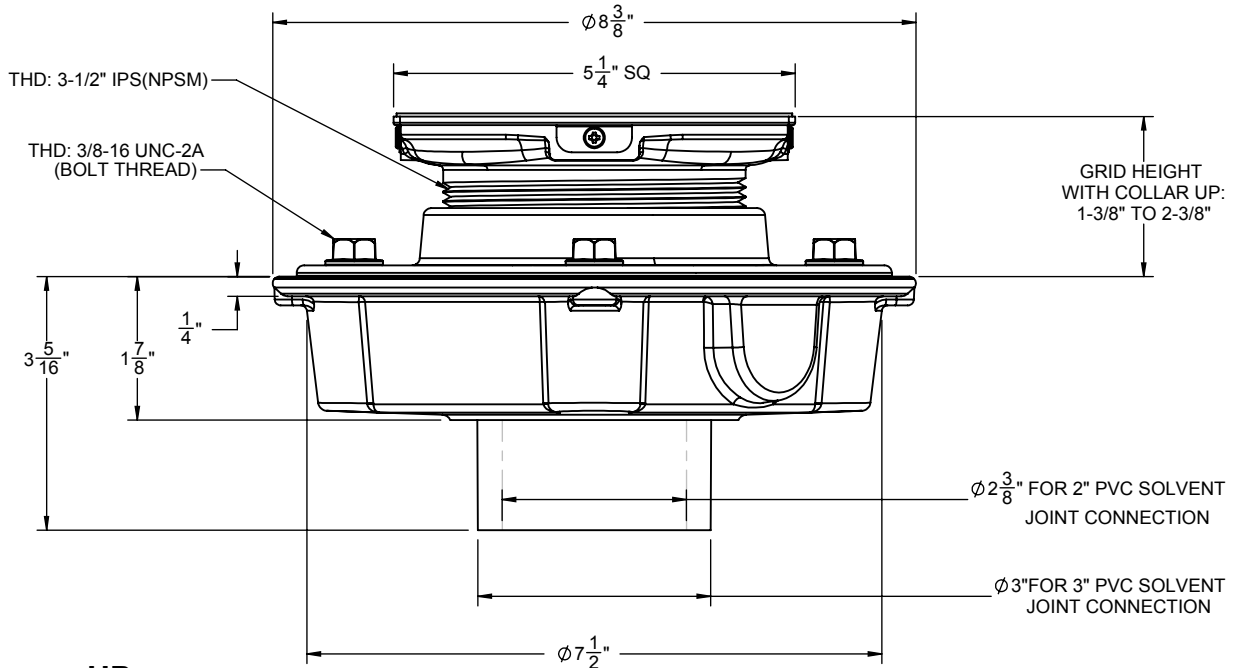

#### Features

- Square design for easy floor design and installation
- Brass throat with stainless steel tile frame, screws, & mudguard
- PVC body with reversible weep-hole membrane collar
- Dual outlet connection: 2" slip & 3" spigot
- Compatible with all StyleDrain Grids (9170-A → 9176-A) sold separately
- For complete selection, see [www.californiafaucets.com](http://www.californiafaucets.com)

#### Codes/Standards Applicable

- Specified model meets or exceeds the following:
- ASME A112.18.2/CSA B125.2
- US PAT NO. 8043497

PVC 2"3/8"

Figure 1. COLLAR IN UP POSITION

Figure 2. COLLAR IN DOWN POSITION

ALL DIMENSIONS SHOWN TO NEAREST 1/16"