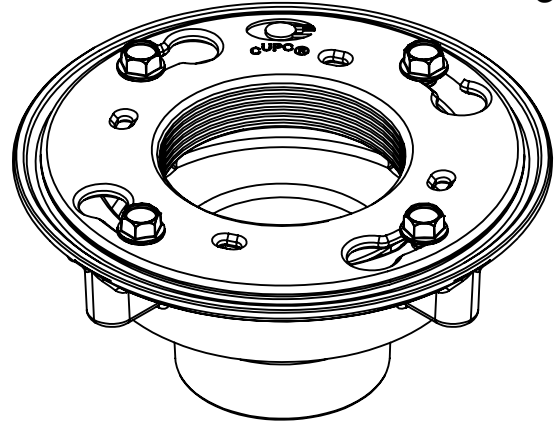

Suggested Uses

- Shower drain
- Patio/Atrium drains
- Other wetted area floor drains

Features

- Latex coated cast iron body with reversible weep-hole membrane collar
- Outlet connection: 3" no-hub
- Compatible with StyleDrain throat (9178) sold separately
- For complete selection, see www.californiafaucets.com

9179-3

CAST IRON 3" NO HUB

Codes/Standards Applicable

- Specified model meets or exceeds the following:
- ASME A112.18.2/CSA B125.2

Figure 1. COLLAR IN UP POSITION

Figure 2. COLLAR IN DOWN POSITION

ALL DIMENSIONS SHOWN TO NEAREST 1/16"