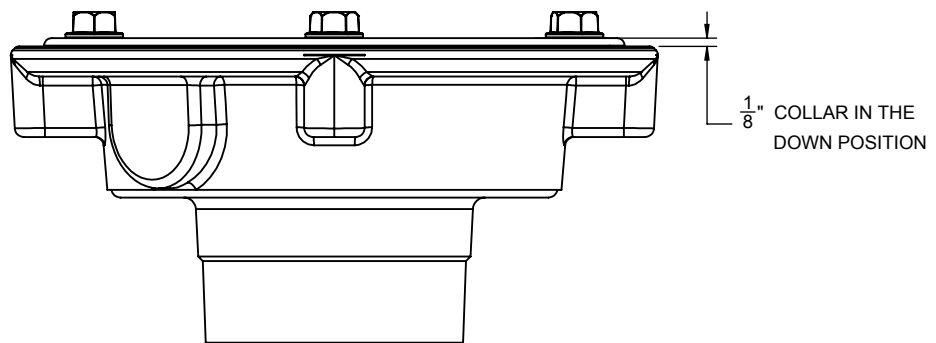

Suggested Uses

- Shower drain
- Patio/Atrium drains
- Other wetted area floor drains

Features

- Latex coated cast iron body with reversible weep-hole membrane collar
- Outlet connection: 3" no-hub
- Compatible with StyleDrain throat (9178) sold separately
- For complete selection, see www.californiafaucets.com

9179-3

CAST IRON 3" NO HUB

Codes/Standards Applicable

- Specified model meets or exceeds the following:
- ASME A112.18.2/CSA B125.2

Figure 1. COLLAR IN UP POSITION

Figure 2. COLLAR IN DOWN POSITION

ALL DIMENSIONS SHOWN TO NEAREST 1/16"