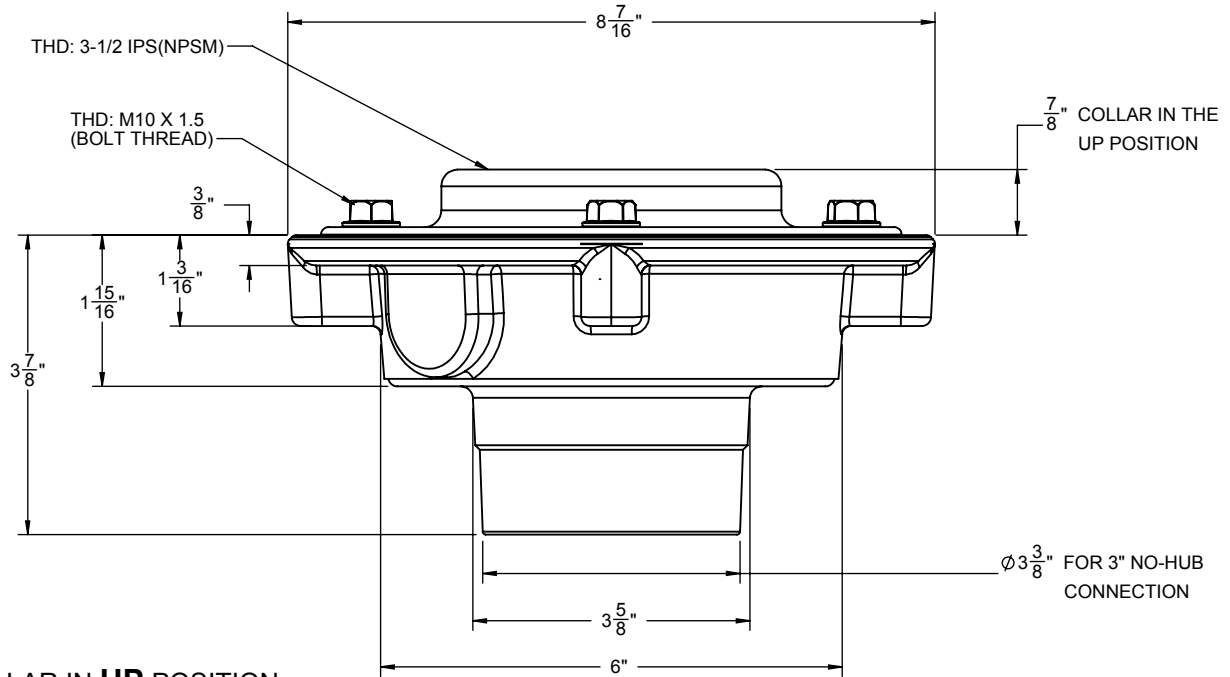

Suggested Uses

- Shower drain
- Patio/Atrium drains
- Other wetted area floor drains

Features

- Latex coated cast iron body with reversible weep-hole membrane collar
- Outlet connection: 3" no-hub
- Compatible with StyleDrain throat (9178) sold separately
- For complete selection, see www.californiafaucets.com

9179-3

CAST IRON 3" NO HUB

Codes/Standards Applicable

- Specified model meets or exceeds the following:
- ASME A112.18.2/CSA B125.2

Figure 1. COLLAR IN UP POSITION

Figure 2. COLLAR IN DOWN POSITION

ALL DIMENSIONS SHOWN TO NEAREST 1/16"