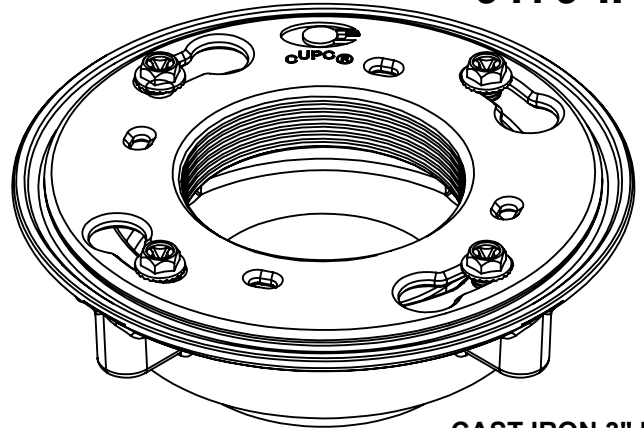

Suggested Uses

- Shower drain
- Patio/Atrium drains
- Other wetted area floor drains

Features

- Latex coated cast iron body with reversible weep-hole membrane collar
- Outlet connection: 3" NPT female
- Compatible with StyleDrain throat (9178) sold separately
- For complete selection, see www.californiafaucets.com

Codes/Standards Applicable

- Specified model meets or exceeds the following:
- ASME A112.18.2/CSA B125.2

9179-IP-3

CAST IRON 3" IPS

Figure 1. COLLAR IN UP POSITION

Figure 2. COLLAR IN DOWN POSITION

ALL DIMENSIONS SHOWN TO NEAREST 1/16"