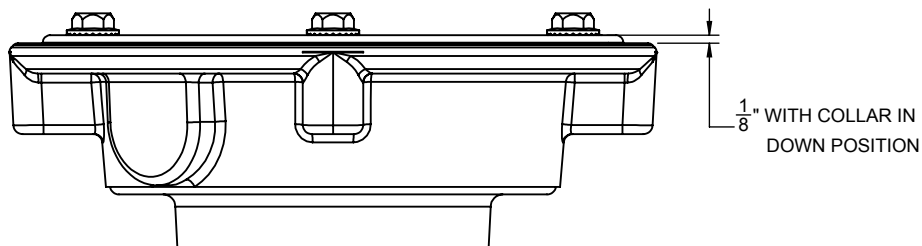

Suggested Uses

- Shower drain
- Patio/Atrium drains
- Other wetted area floor drains

Features

- Latex coated cast iron body with reversible weep-hole membrane collar
- Outlet connection: 3" NPT female
- Compatible with StyleDrain throat (9178) sold separately
- For complete selection, see www.californiafaucets.com

Codes/Standards Applicable

- Specified model meets or exceeds the following:
- ASME A112.18.2/CSA B125.2

9179-IP-3

CAST IRON 3" IPS

Figure 1. COLLAR IN UP POSITION

Figure 2. COLLAR IN DOWN POSITION

ALL DIMENSIONS SHOWN TO NEAREST 1/16"