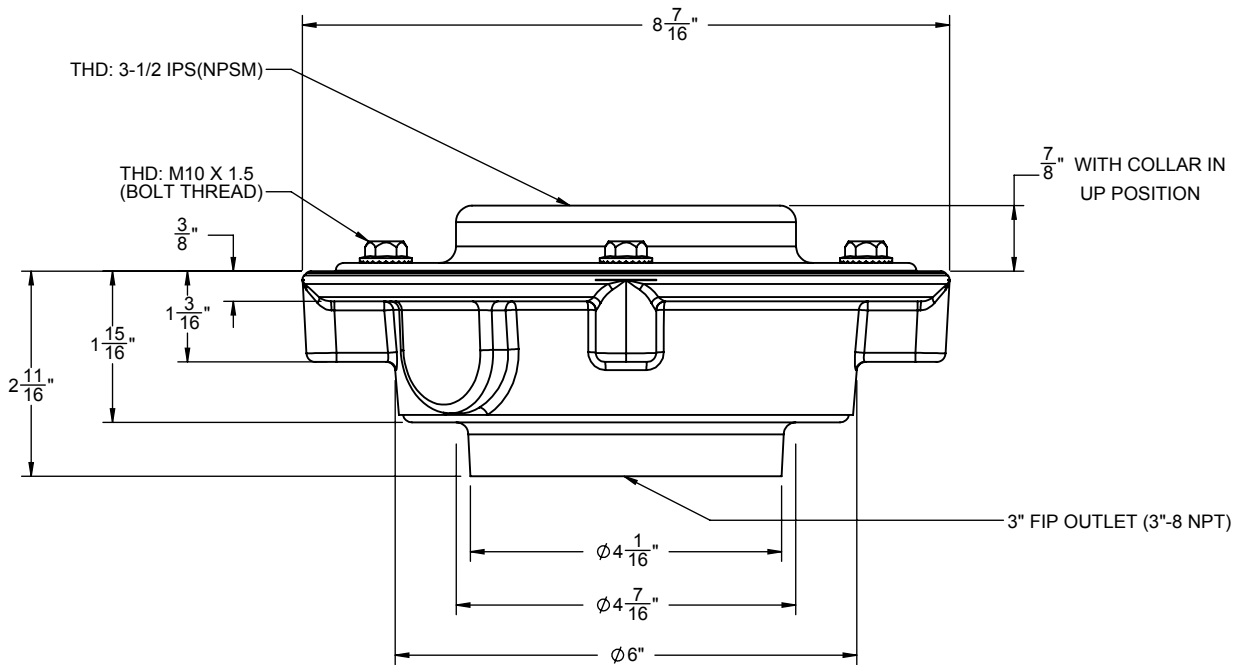

Suggested Uses

- Shower drain
- Patio/Atrium drains
- Other wetted area floor drains

Features

- Latex coated cast iron body with reversible weep-hole membrane collar
- Outlet connection: 3" NPT female
- Compatible with StyleDrain throat (9178) sold separately
- For complete selection, see www.californiafaucets.com

Codes/Standards Applicable

- Specified model meets or exceeds the following:
- ASME A112.18.2/CSA B125.2

9179-IP-3

CAST IRON 3" IPS

Figure 1. COLLAR IN UP POSITION

Figure 2. COLLAR IN DOWN POSITION

ALL DIMENSIONS SHOWN TO NEAREST 1/16"