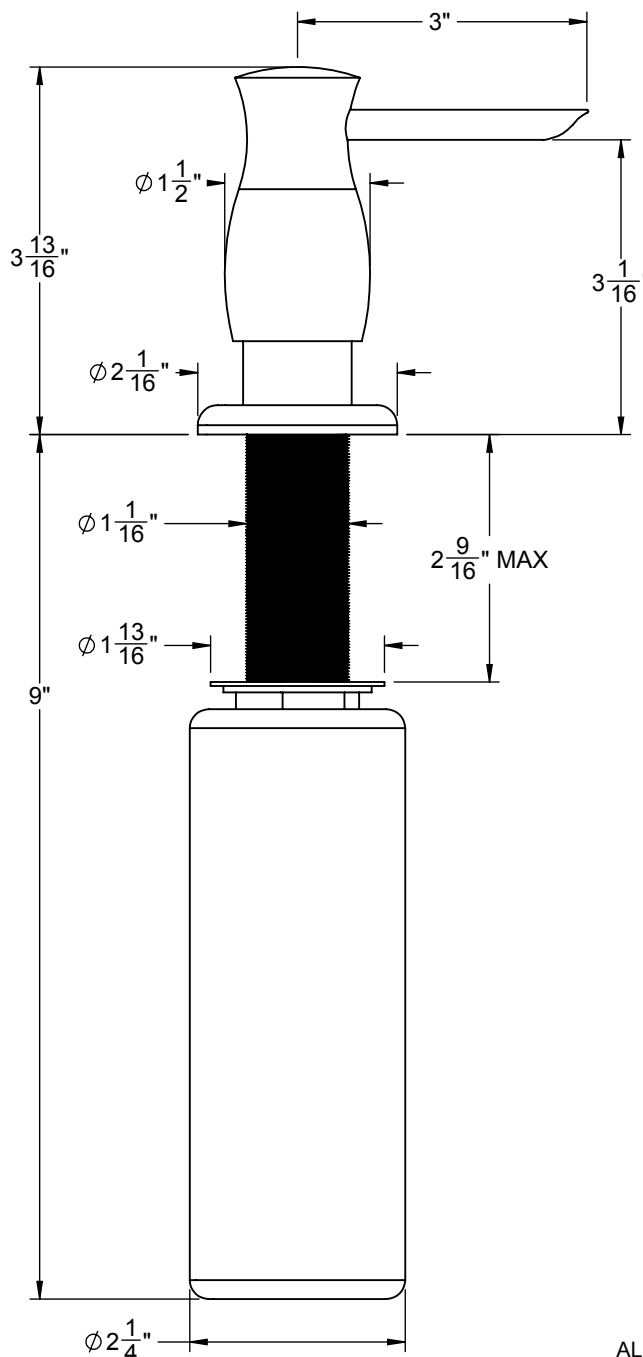

Features

- Solid brass construction
- Easy refill from top
- 12.5 fl. ounce capacity bottle
- Over 30 finishes including 15 PVD finishes

9631-K80

THROUGH-HOLE SPECIFICATIONS

MIN	RECOMENDED	MAX
$\phi 1-1/16"$	$\phi 1-1/4"$	$\phi 1-1/2"$

ALL DIMENSIONS SHOWN TO NEAREST 1/16"