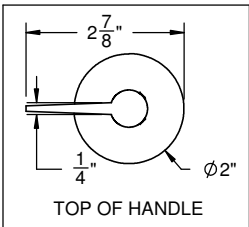

### Features

- 3-11/16" spout center to center
- 1/4 turn ceramic disc cartridge(s)
- Flexible braided hoses for easy installation
- $\phi$  1-1/4" all brass touch style pop up drain assembly
- 1.2 gpm (4.5 L/min) max flow rate
- Solid brass construction
- Over 30 finishes including 15 PVD finishes

### Codes/Standards

Product meets or exceeds the following:

- ASME A112.18.1/CSA B125.1
- NSF/ANSI 61 & NSF/ANSI 372
- CEC
- ADA compliant (with lever handles)

CF-2202-XX

CF-2202-ML shown

XX = DENOTES HANDLE STYLE

| THROUGH-HOLE SPECIFICATIONS |               |               |               |
|-----------------------------|---------------|---------------|---------------|
|                             | MIN           | RECOMMENDED   | MAX           |
| SPOUT:                      | $\phi$ 11/16" | $\phi$ 1-1/8" | $\phi$ 1-1/2" |
| VALVE:                      | $\phi$ 1"     | $\phi$ 1-1/8" | $\phi$ 1-1/2" |

ALL DIMENSIONS SHOWN TO NEAREST 1/16"