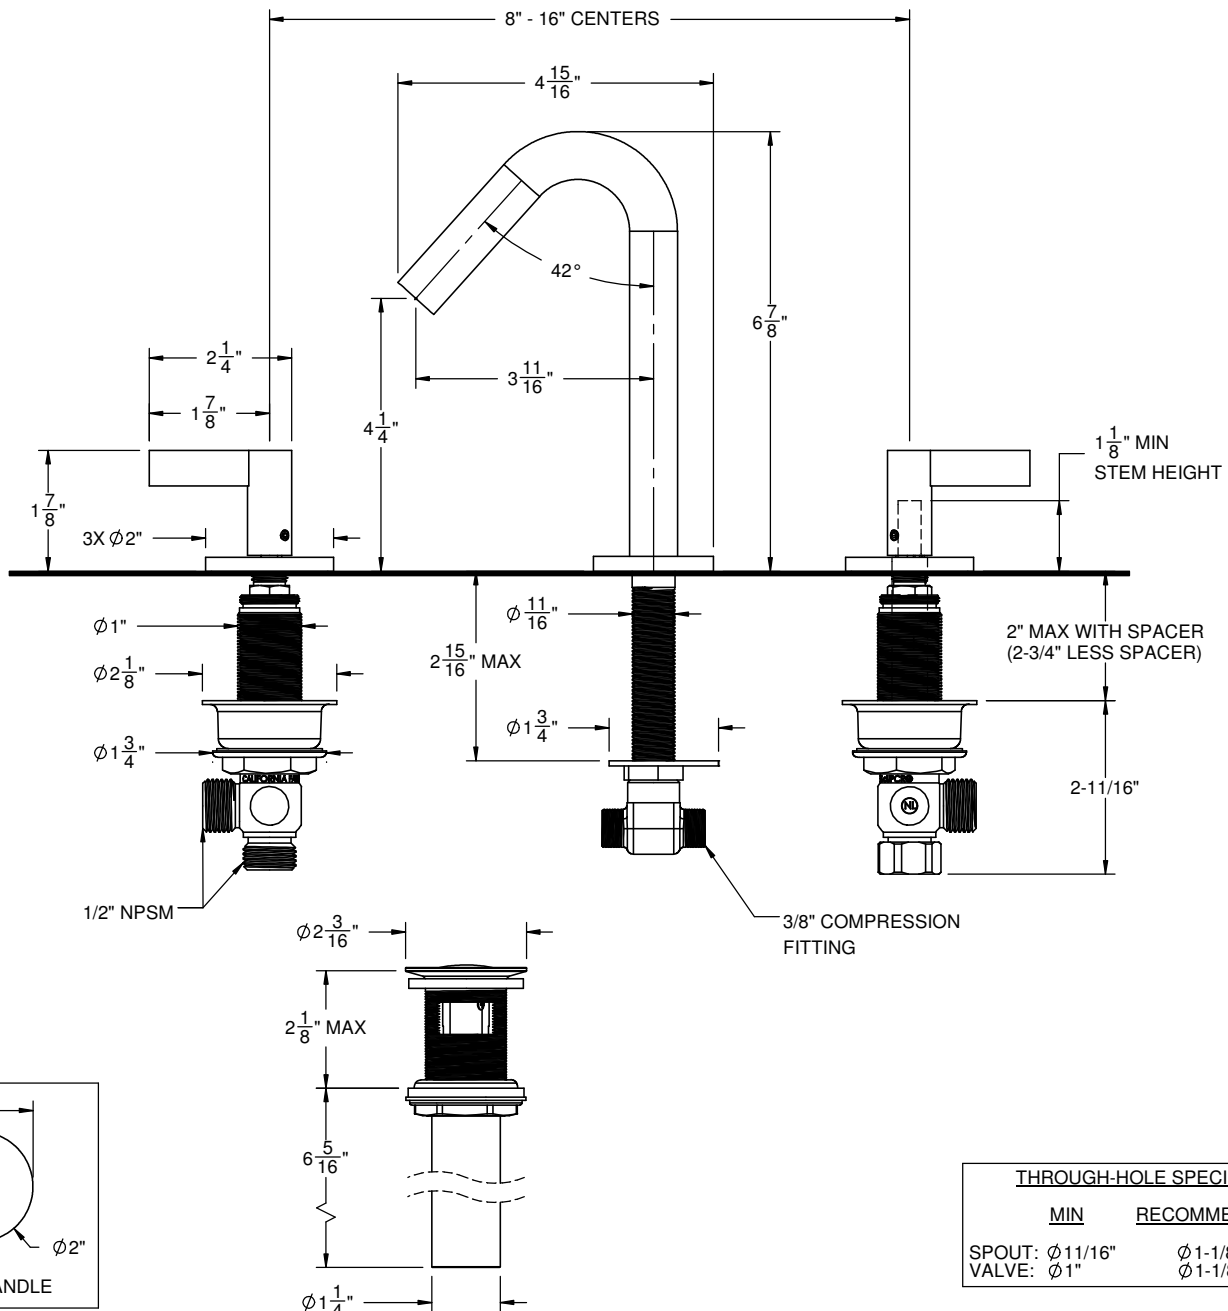

### Features

- 3-11/16" spout center to center
- 1/4 turn ceramic disc cartridge(s)
- Flexible braided hoses for easy installation
- $\phi$  1-1/4" all brass touch style pop up drain assembly
- 1.2 gpm (4.5 L/min) max flow rate
- Solid brass construction
- Over 30 finishes including 15 PVD finishes

### Codes/Standards

Product meets or exceeds the following:

- ASME A112.18.1/CSA B125.1
- NSF/ANSI 61 & NSF/ANSI 372
- CEC
- ADA compliant (with lever handles)

CF-2202-XX

CF-2202-ML shown

XX = DENOTES HANDLE STYLE

| THROUGH-HOLE SPECIFICATIONS |               |               |               |
|-----------------------------|---------------|---------------|---------------|
|                             | MIN           | RECOMMENDED   | MAX           |
| SPOUT:                      | $\phi$ 11/16" | $\phi$ 1-1/8" | $\phi$ 1-1/2" |
| VALVE:                      | $\phi$ 1"     | $\phi$ 1-1/8" | $\phi$ 1-1/2" |

ALL DIMENSIONS SHOWN TO NEAREST 1/16"