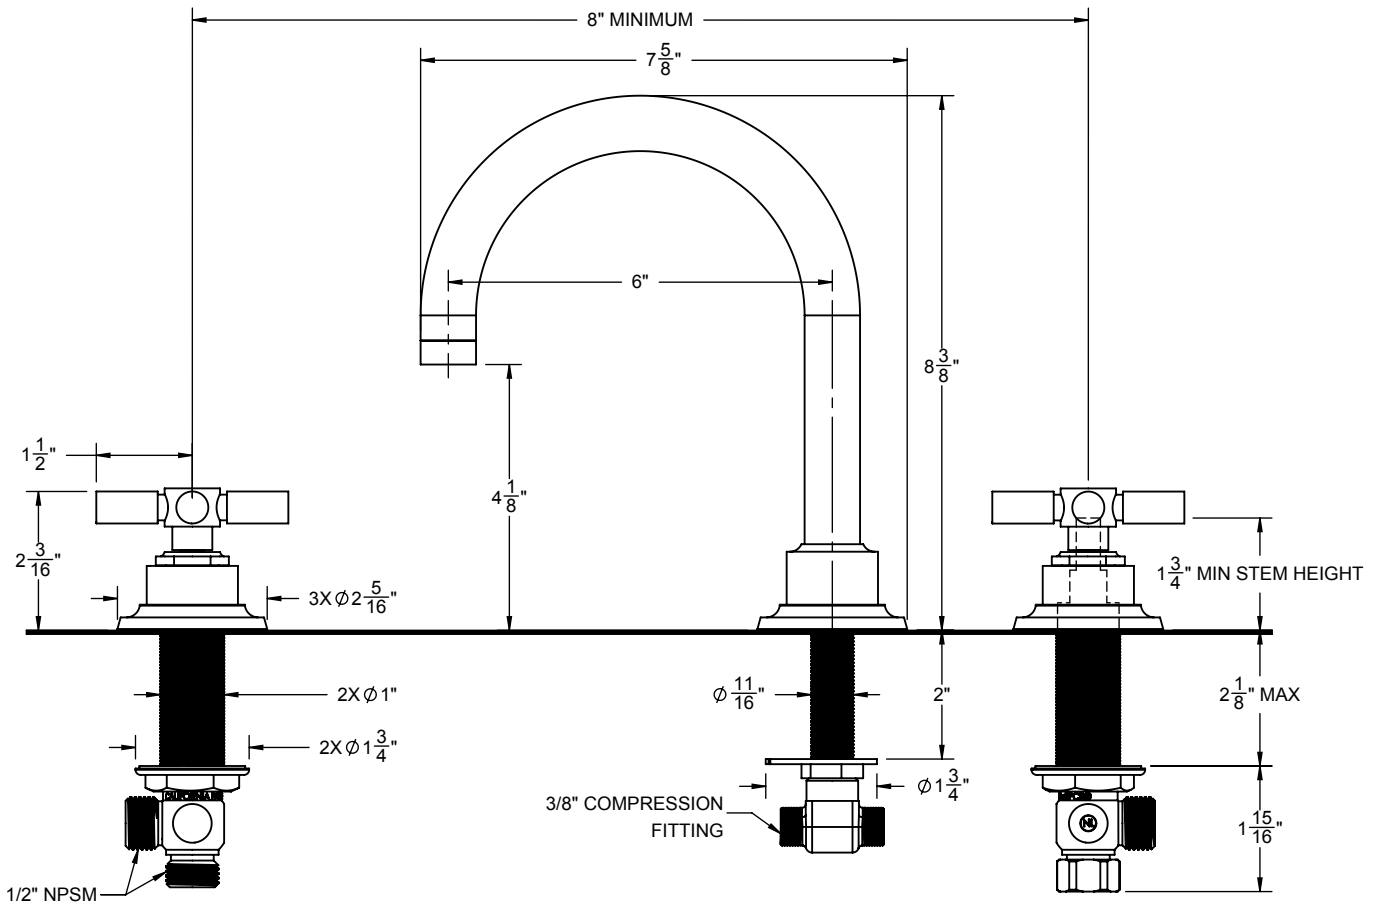

California Faucets®

**Descanso®**

**WIDESPREAD LAVATORY FAUCET**

**Features**

- 6" spout center to center
- 1/4" turn ceramic disc cartridge(s)
- Flexible braided hoses for ease of installation
- $\phi$  1-1/4" all brass touch style pop up drain assembly
- 1.2 gpm (4.5 L /min) max flow rate
- All brass construction
- Over 30 finishes including 15 PVD finishes

**CF-3102X  
CF-3102XK  
CF-3102XF**

CF-3102X SHOWN

THROUGH-HOLE SPECIFICATIONS			
	MIN	RECOMENDED	MAX
SPOUT:	$\phi$ 1"	$\phi$ 1-1/8"	$\phi$ 1-1/2"
VALVE:	$\phi$ 1"	$\phi$ 1-1/8"	$\phi$ 1-1/2"

SPECIFICATIONS SUBJECT TO CHANGE WITHOUT NOTICE

ALL DIMENSIONS SHOWN TO NEAREST 1/16"