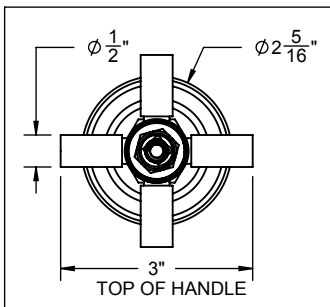

California Faucets®

**Descanso®**

**WIDESPREAD LAVATORY FAUCET**

**Features**

- 6" spout center to center
- 1/4" turn ceramic disc cartridge(s)
- Flexible braided hoses for ease of installation
- $\phi$  1-1/4" all brass touch style pop up drain assembly
- 1.2 gpm (4.5 L /min) max flow rate
- All brass construction
- Over 30 finishes including 15 PVD finishes

**CF-3102X  
CF-3102XK  
CF-3102XF**

CF-3102X SHOWN

THROUGH-HOLE SPECIFICATIONS			
	MIN	RECOMENDED	MAX
SPOUT:	$\phi$ 1"	$\phi$ 1-1/8"	$\phi$ 1-1/2"
VALVE:	$\phi$ 1"	$\phi$ 1-1/8"	$\phi$ 1-1/2"

SPECIFICATIONS SUBJECT TO CHANGE WITHOUT NOTICE

ALL DIMENSIONS SHOWN TO NEAREST 1/16"