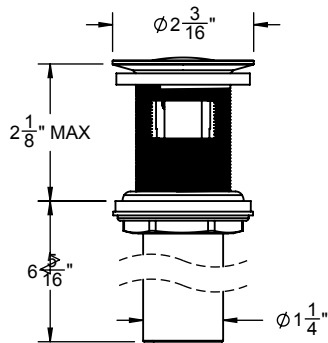

California Faucets®

**Descanso®**

**WIDESPREAD LAVATORY FAUCET**

**Features**

- 6" spout center to center
- 1/4" turn ceramic disc cartridge(s)
- Flexible braided hoses for ease of installation
- $\phi$  1-1/4" all brass touch style pop up drain assembly
- 1.2 gpm (4.5 L /min) max flow rate
- All brass construction
- Over 30 finishes including 15 PVD finishes

**CF-3102X  
CF-3102XK  
CF-3102XF**

CF-3102X SHOWN

THROUGH-HOLE SPECIFICATIONS			
	MIN	RECOMENDED	MAX
SPOUT:	$\phi$ 1"	$\phi$ 1-1/8"	$\phi$ 1-1/2"
VALVE:	$\phi$ 1"	$\phi$ 1-1/8"	$\phi$ 1-1/2"

SPECIFICATIONS SUBJECT TO CHANGE WITHOUT NOTICE

ALL DIMENSIONS SHOWN TO NEAREST 1/16"