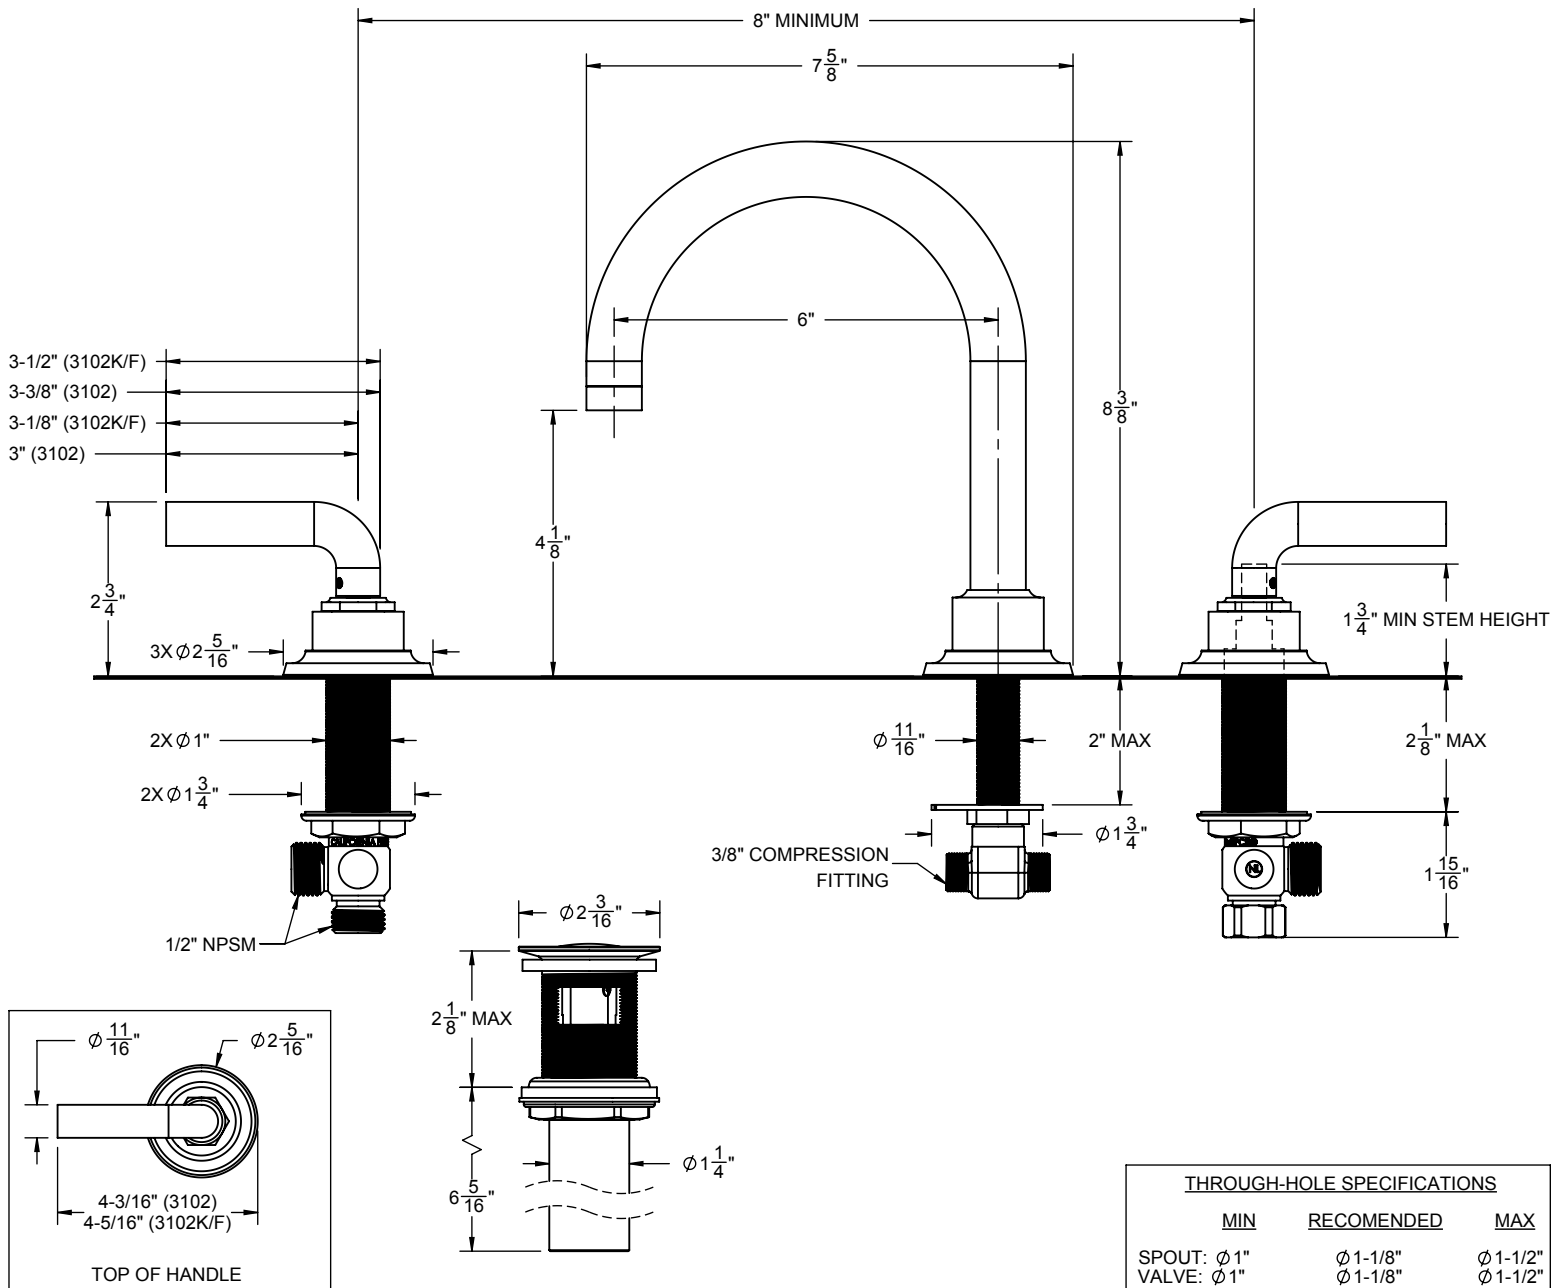

California Faucets®

Descanso®

WIDESPREAD LAVATORY FAUCET

Features

- 6" spout center to center
- 1/4" turn ceramic disc cartridge(s)
- Flexible braided hoses for ease of installation
- ϕ 1-1/4" all brass touch style pop up drain assembly
- 1.2 gpm (4.5 L /min) max flow rate
- All brass construction
- Over 30 finishes including 15 PVD finishes

Codes/Standards Applicable

Product meets or exceeds the following:

- ASME A112.18.1/CSA B125.1
- NSF/ANSI 61 & NSF/ANSI 372
- CEC / DOE
- EPA WaterSense High Efficiency Lavatory
- Commonwealth of MA
- ADA compliant

CF-3102
CF-3102K
CF-3102F

CF-3102 SHOWN

SPECIFICATIONS SUBJECT TO CHANGE WITHOUT NOTICE

ALL DIMENSIONS SHOWN TO NEAREST 1/16"