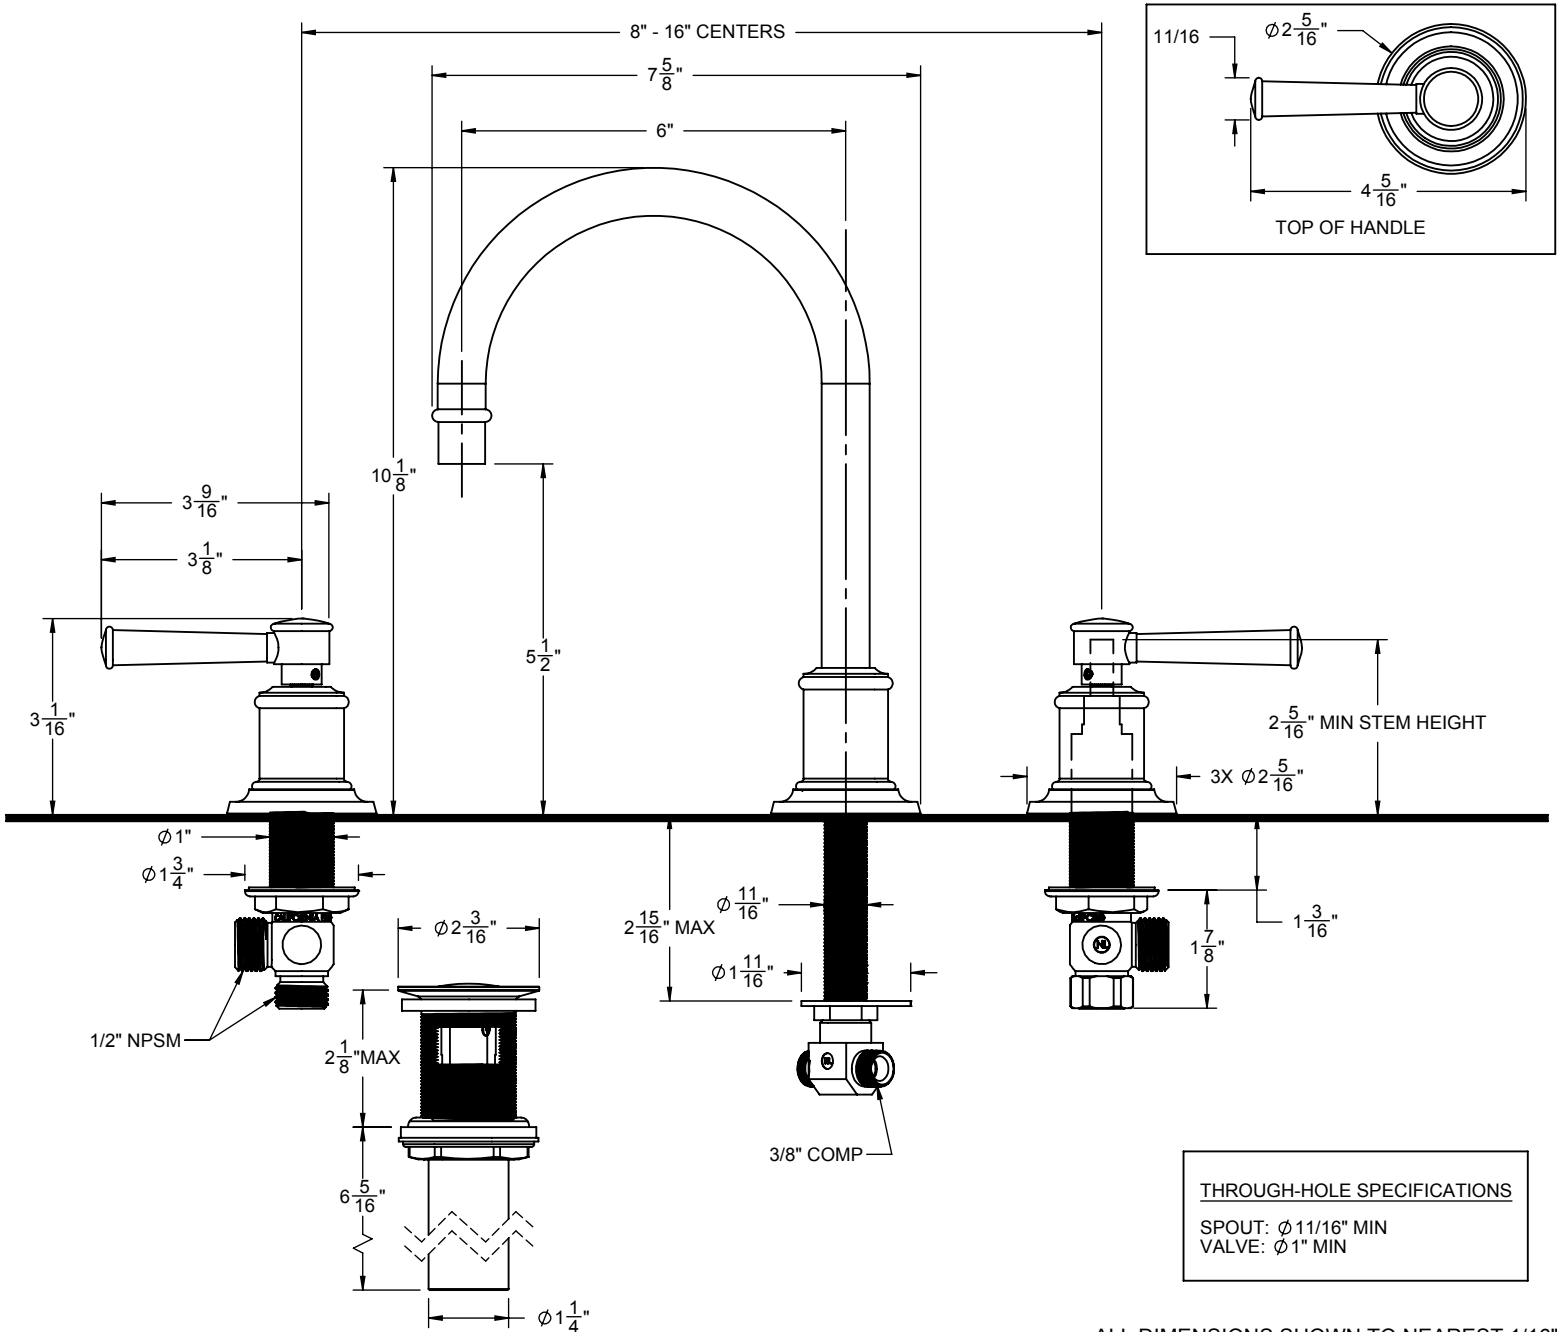

California Faucets®

MIRAMAR™

WIDESPREAD LAVATORY FAUCET

CF-4802

Features

- Over 30 finishes including 14 PVD finishes
- Solid brass construction
- 1/4 turn ceramic disc valves
- Flexible connections for easy installation
- 6" spout reach
- 1.5 gallon (5.8 L) per minute maximum flow rate
- Includes touch style pop up with overflow drain
- For additional product offerings, see [www.calfaucets.com](http://www.calfaucets.com)

Codes/Standards Applicable

Meets or exceeds the following at date of manufacture:

- ASME A112.18.1-2005/CSA B125.1-05
- NSF 61 and CA / VT lead plumbing law
- ADA

ALL DIMENSIONS SHOWN TO NEAREST 1/16"