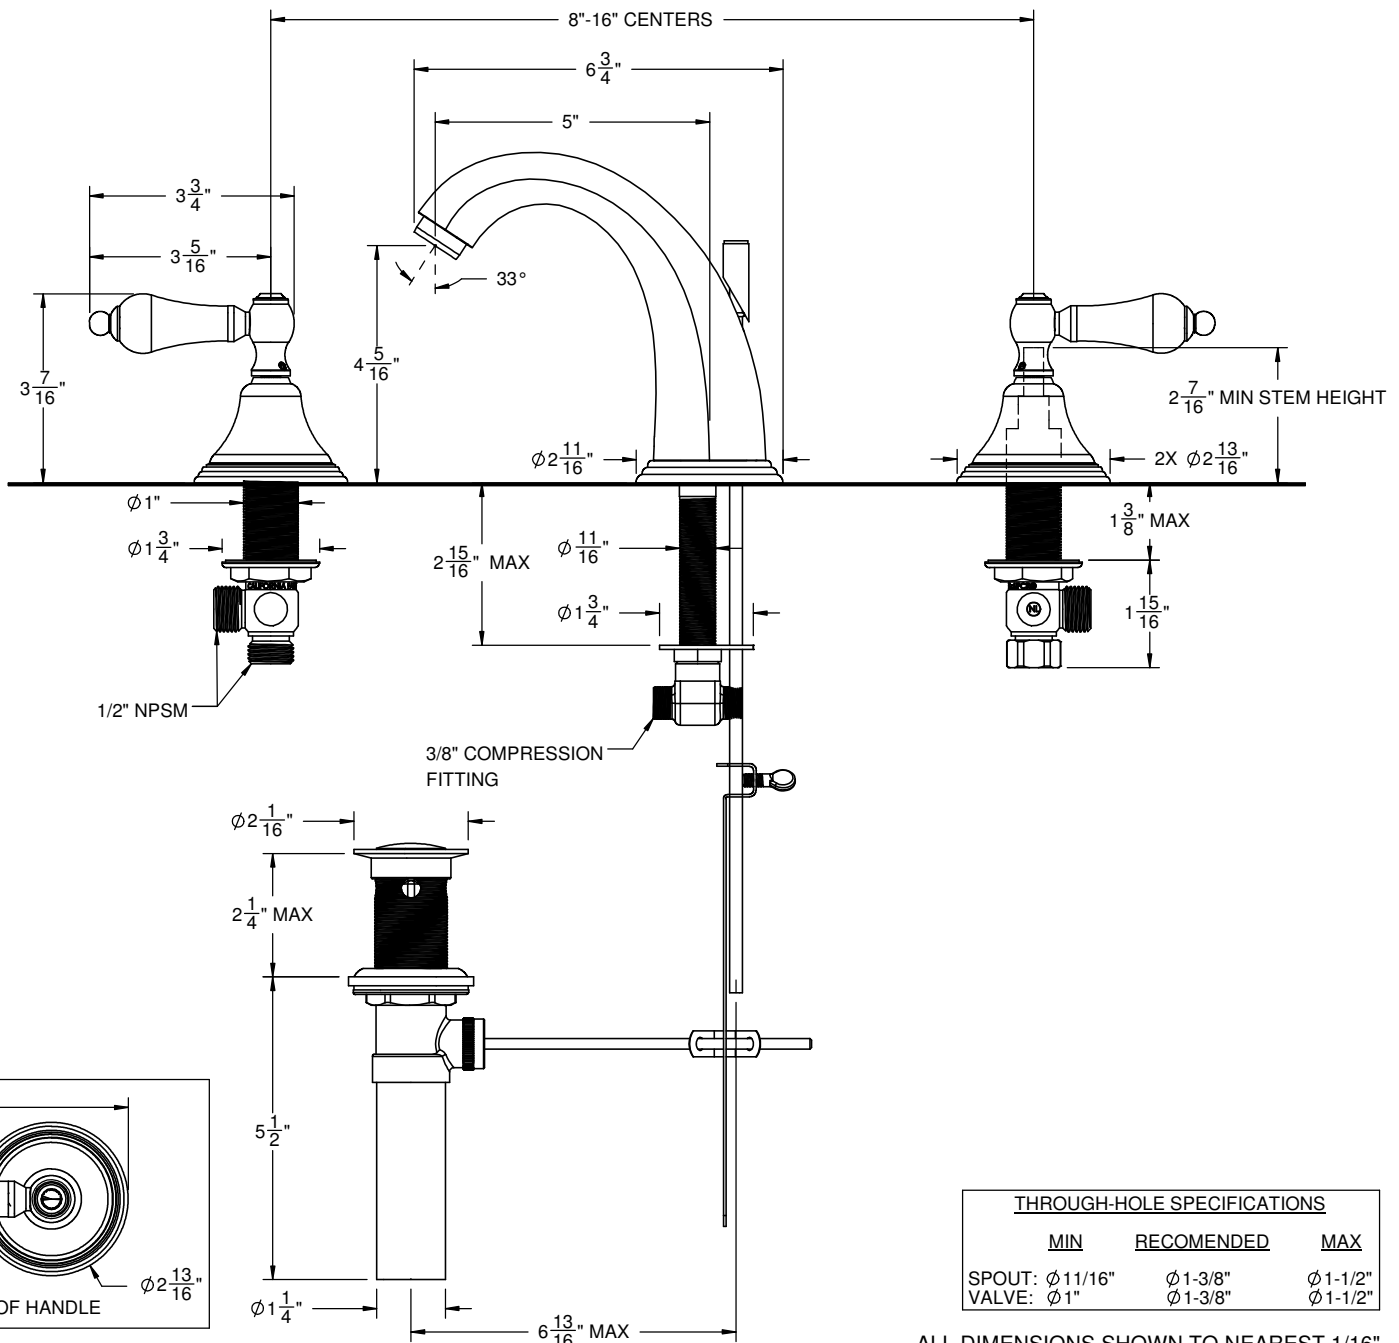

California Faucets®

Coronado™

WIDESPREAD LAVATORY FAUCET

CF-5502

Features

- 5" spout center to center
- 1/4 turn ceramic disc cartridge(s)
- Flexible braided hoses for ease of installation
- ϕ 1-1/4" all brass lift rod style pop up drain assembly
- 1.2 gpm (4.5 L/min) max flow rate
- Solid brass construction
- Over 30 finishes including 15 PVD finishes

Codes/Standards

Product meets or exceeds the following:

- ASME A112.18.1/CSA B125.1
- NSF/ANSI 61 & NSF/ANSI 372
- CEC
- ADA compliant

ALL DIMENSIONS SHOWN TO NEAREST 1/16"