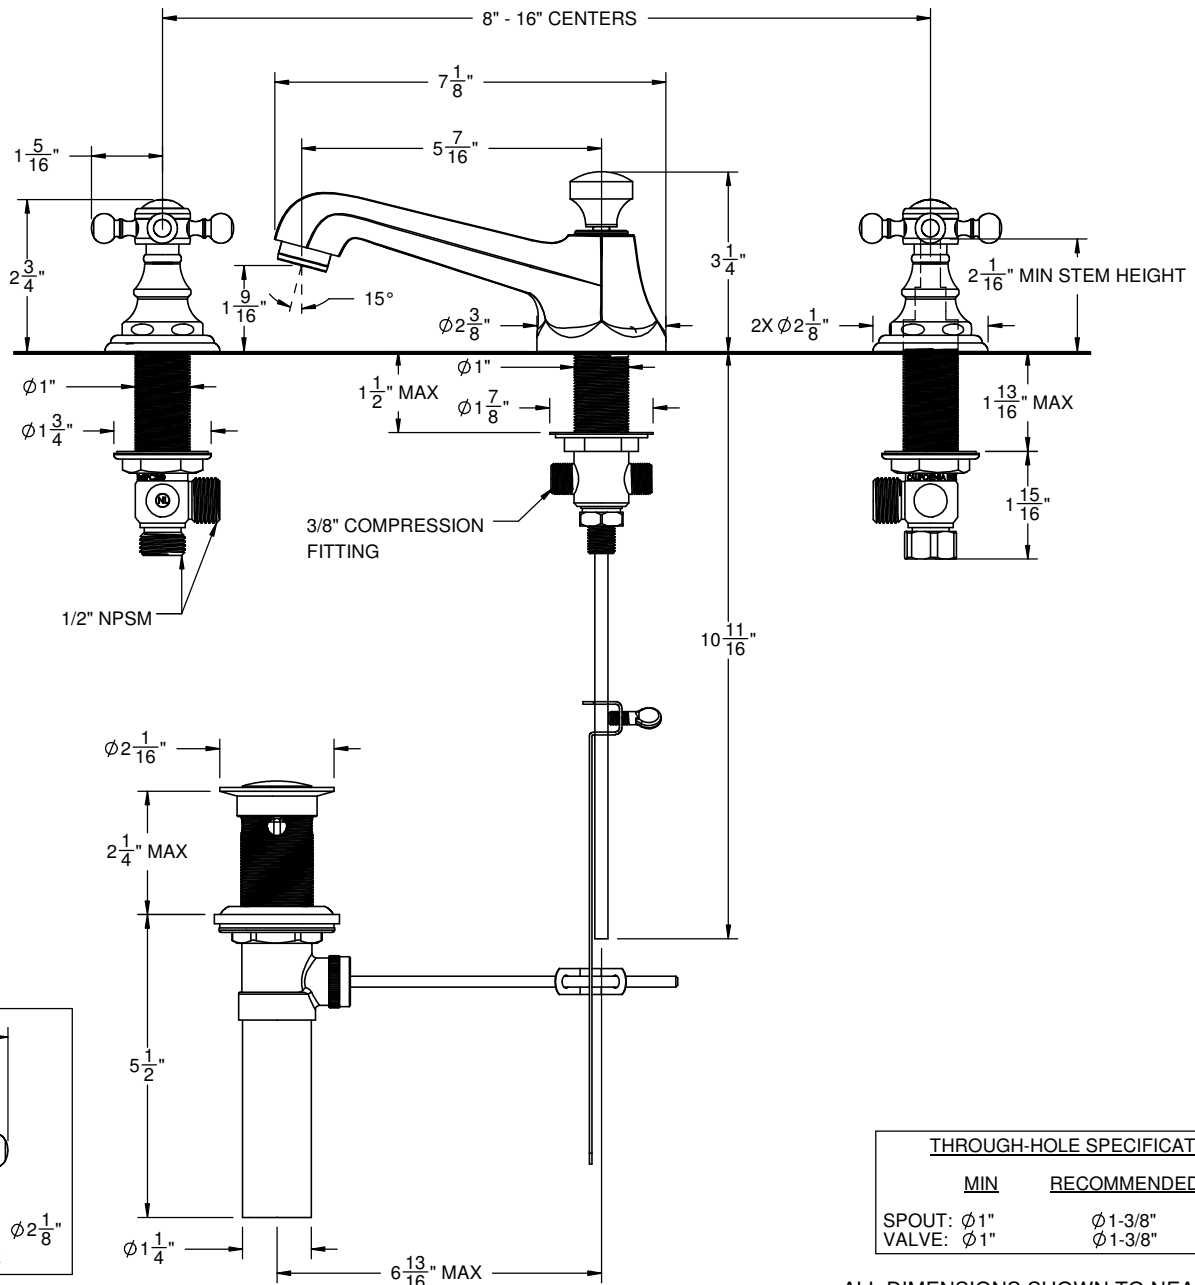

California Faucets®

Del Mar™

WIDESPREAD LAVATORY FAUCET

CF-6002

Features

- 5-7/16" spout center to center
- 1/4 turn ceramic disc cartridge(s)
- Flexible braided hoses for ease of installation
- ϕ 1-1/4" all brass lift rod style pop up drain assembly
- 1.2 gpm (4.5 L/min) max flow rate
- Solid brass construction
- Over 30 finishes including 15 PVD finishes

Codes/Standards

Product meets or exceeds the following:

- ASME A112.18.1/CSA B125.1
- NSF/ANSI 61 & NSF/ANSI 372
- CEC

ALL DIMENSIONS SHOWN TO NEAREST 1/16"