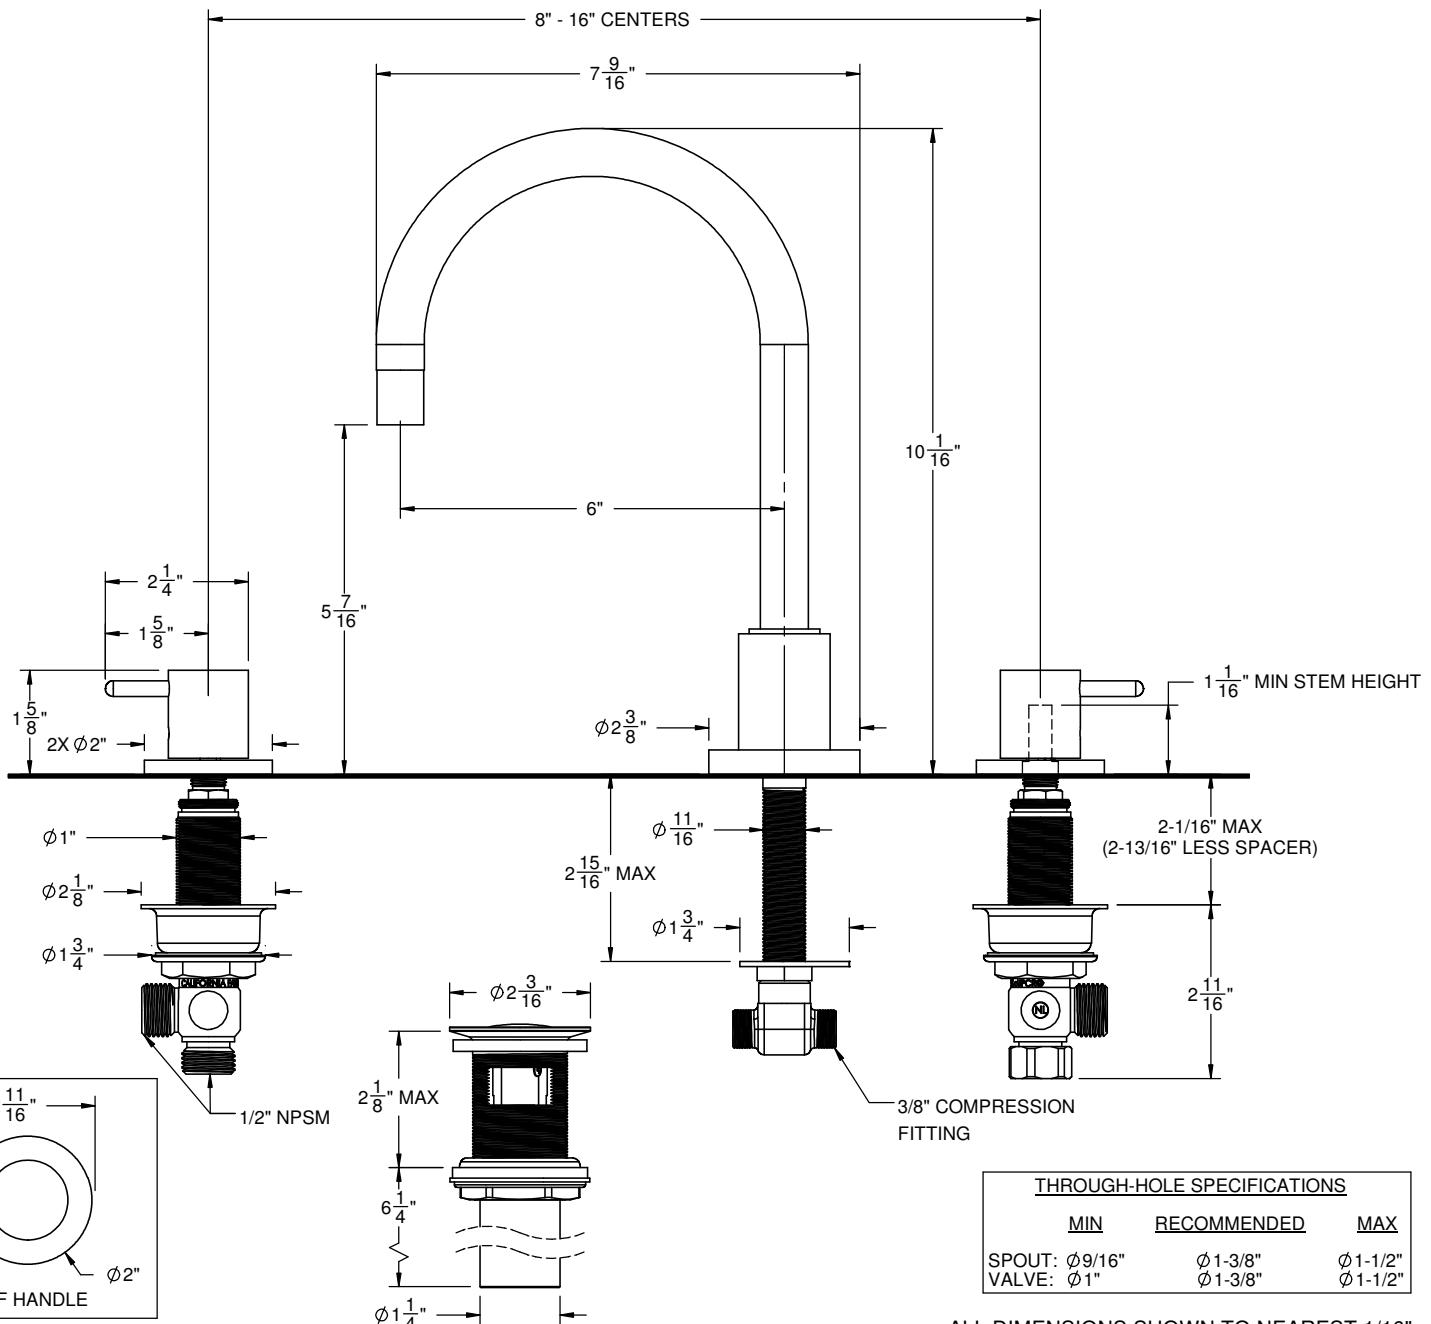

California Faucets®

Avalon™

WIDESPREAD LAVATORY FAUCET

CF-6202

Features

- 5-1/8" spout center to center
- 1/4 turn ceramic disc cartridge(s)
- Flexible braided hoses for ease of installation
- ϕ 1-1/4" all brass touch style pop up drain assembly
- 1.2 gpm (4.5 L/min) max flow rate
- Solid brass construction
- Over 30 finishes including 15 PVD finishes

Codes/Standards

Product meets or exceeds the following:

- ASME A112.18.1/CSA B125.1
- NSF/ANSI 61 & NSF/ANSI 372
- CEC
- ADA compliant

ALL DIMENSIONS SHOWN TO NEAREST 1/16"