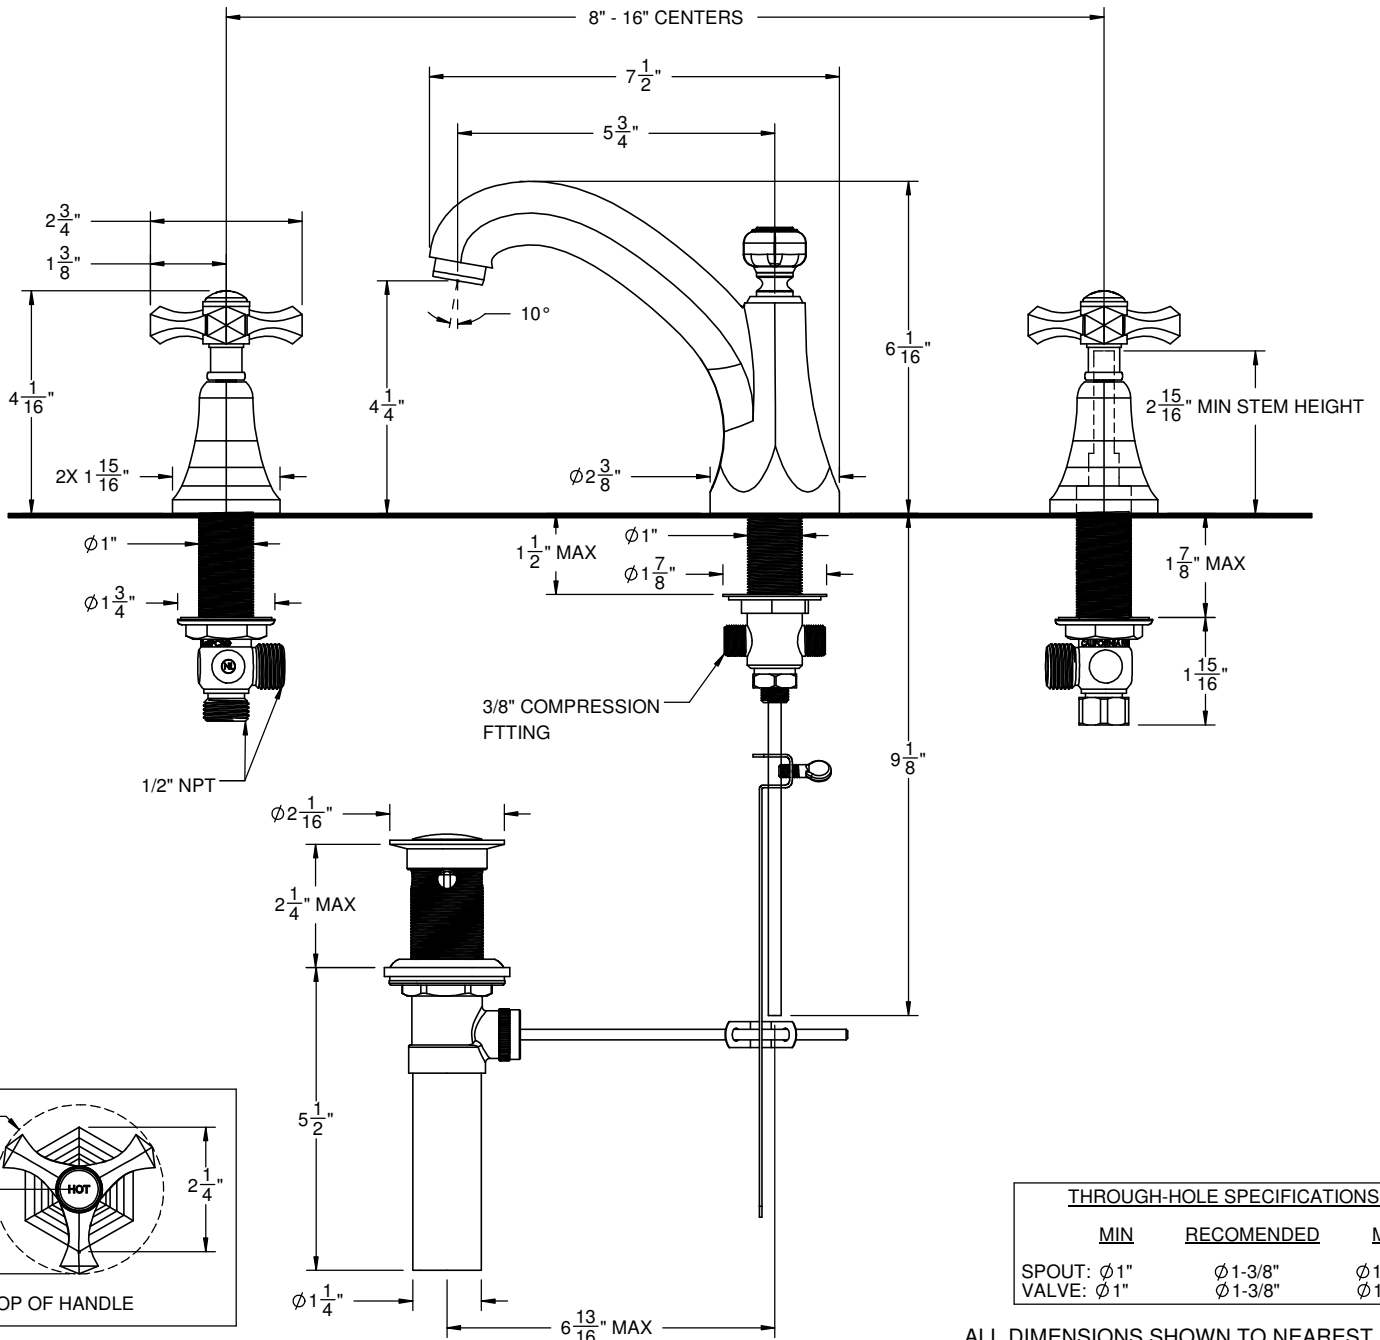

California Faucets®

Catalina™

WIDESPREAD LAVATORY FAUCET

CF-6302

Features

- 5-3/4" spout center to center
- 1/4 turn ceramic disc cartridge(s)
- Flexible braided hoses for ease of installation
- ϕ 1-1/4" all brass lift rod style pop up drain assembly
- 1.2 gpm (4.5 L/min) max flow rate
- Solid brass construction
- Over 30 finishes including 15 PVD finishes

Codes/Standards

Product meets or exceeds the following:

- ASME A112.18.1/CSA B125.1
- NSF/ANSI 61 & NSF/ANSI 372
- CEC

ALL DIMENSIONS SHOWN TO NEAREST 1/16"