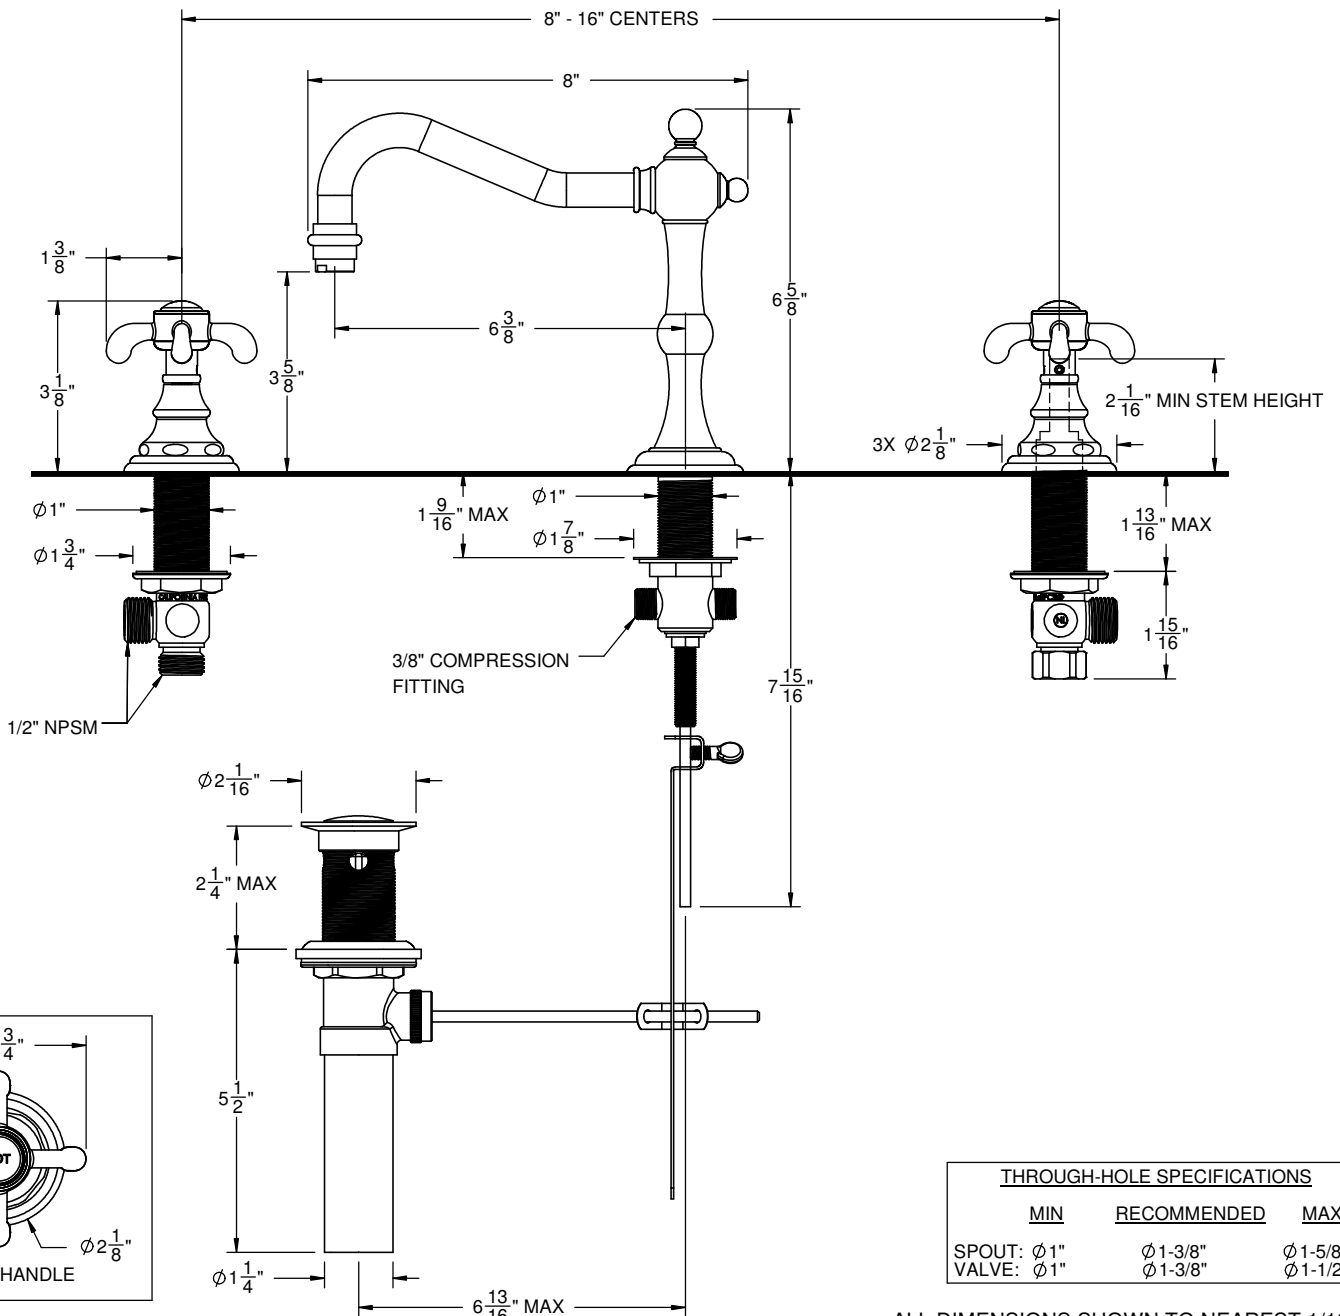

California Faucets®

Humboldt™

WIDESPREAD LAVATORY FAUCET

CF-6702

Features

- 6-3/8" spout center to center
- 1/4 turn ceramic disc cartridge(s)
- Flexible braided hoses for ease of installation
- ϕ 1-1/4" all brass lift rod style pop up drain assembly
- 1.2 gpm (4.5 L/min) max flow rate
- Solid brass construction
- Over 30 finishes including 15 PVD finishes

Codes/Standards

Product meets or exceeds the following:

- ASME A112.18.1/CSA B125.1
- NSF/ANSI 61 & NSF/ANSI 372
- CEC

ALL DIMENSIONS SHOWN TO NEAREST 1/16"