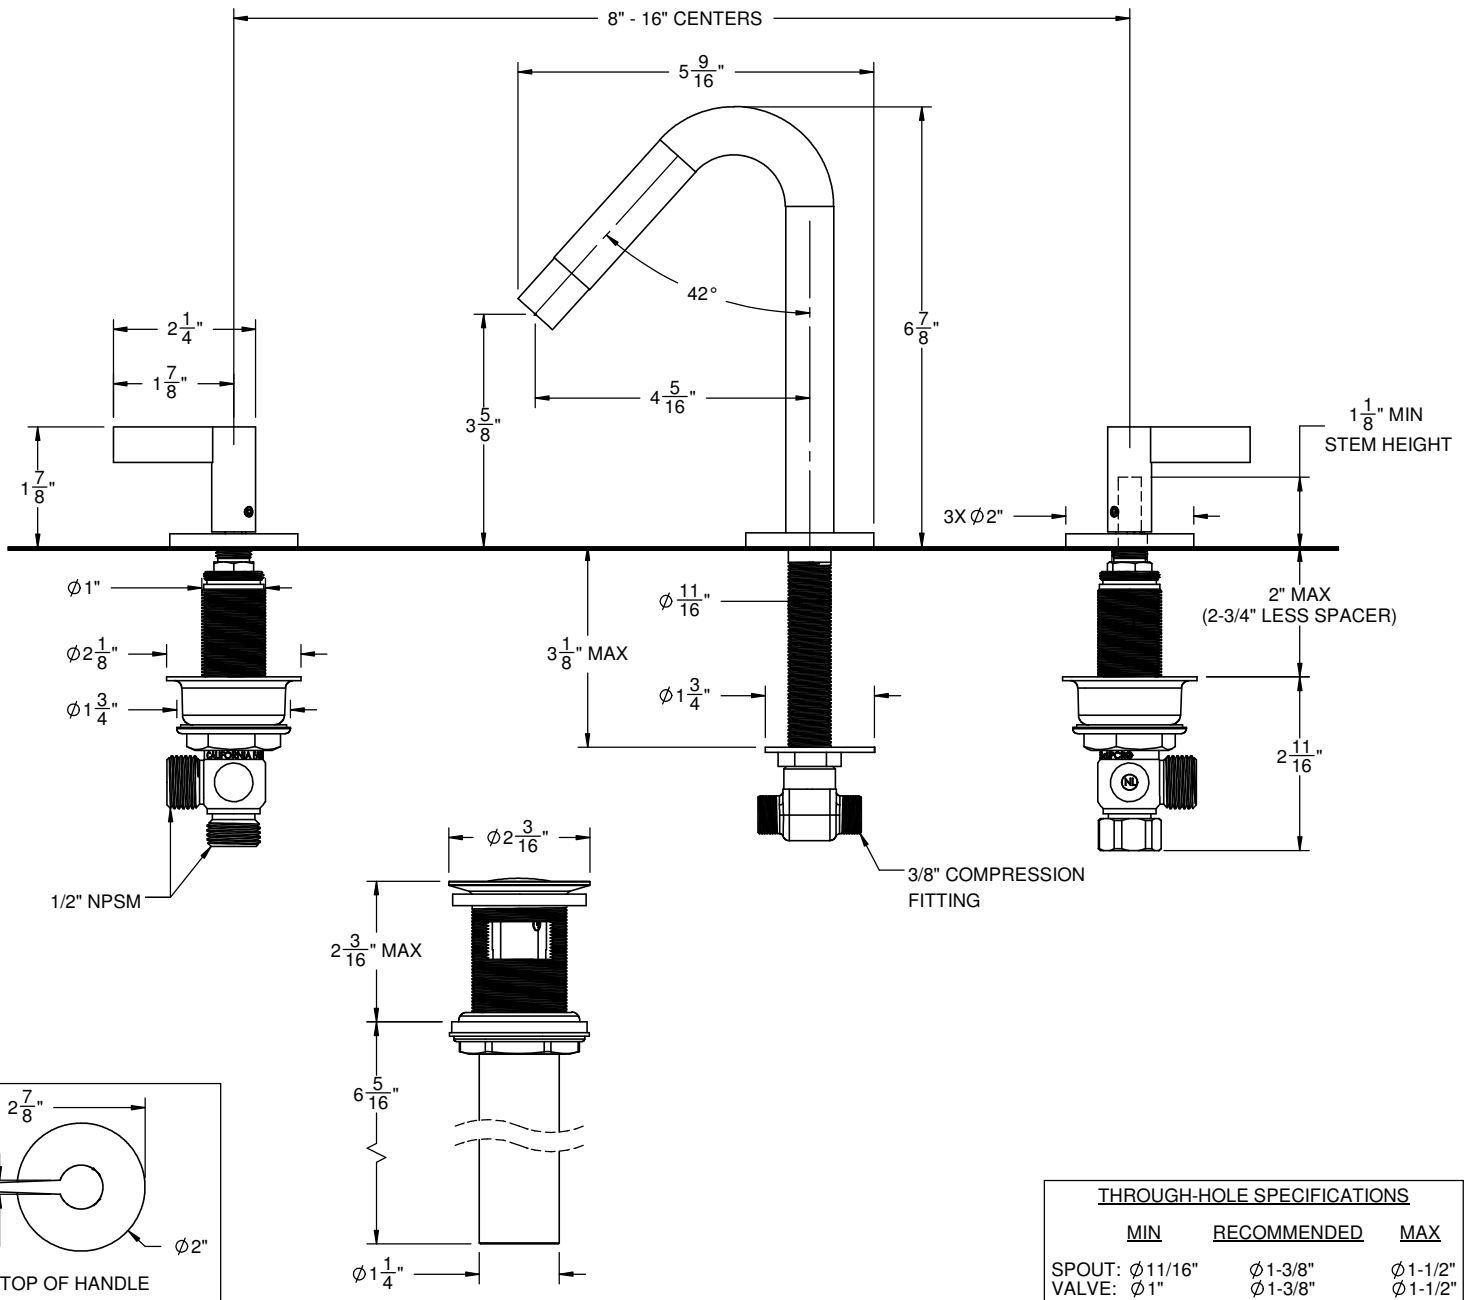

#### Features

- 4-5/16" spout center to center
- 1/4 turn ceramic disc cartridge(s)
- Flexible braided hoses for ease of installation
- $\phi$  1-1/4" all brass touch style pop up drain assembly
- 1.2 gpm (4.5 L/min) max flow rate
- Solid brass construction
- Over 30 finishes including 15 PVD finishes

#### Codes/Standards

Product meets or exceeds the following:

- ASME A112.18.1/CSA B125.1
- NSF/ANSI 61 & NSF/ANSI 372
- CEC
- ADA compliant

ALL DIMENSIONS SHOWN TO NEAREST 1/16"