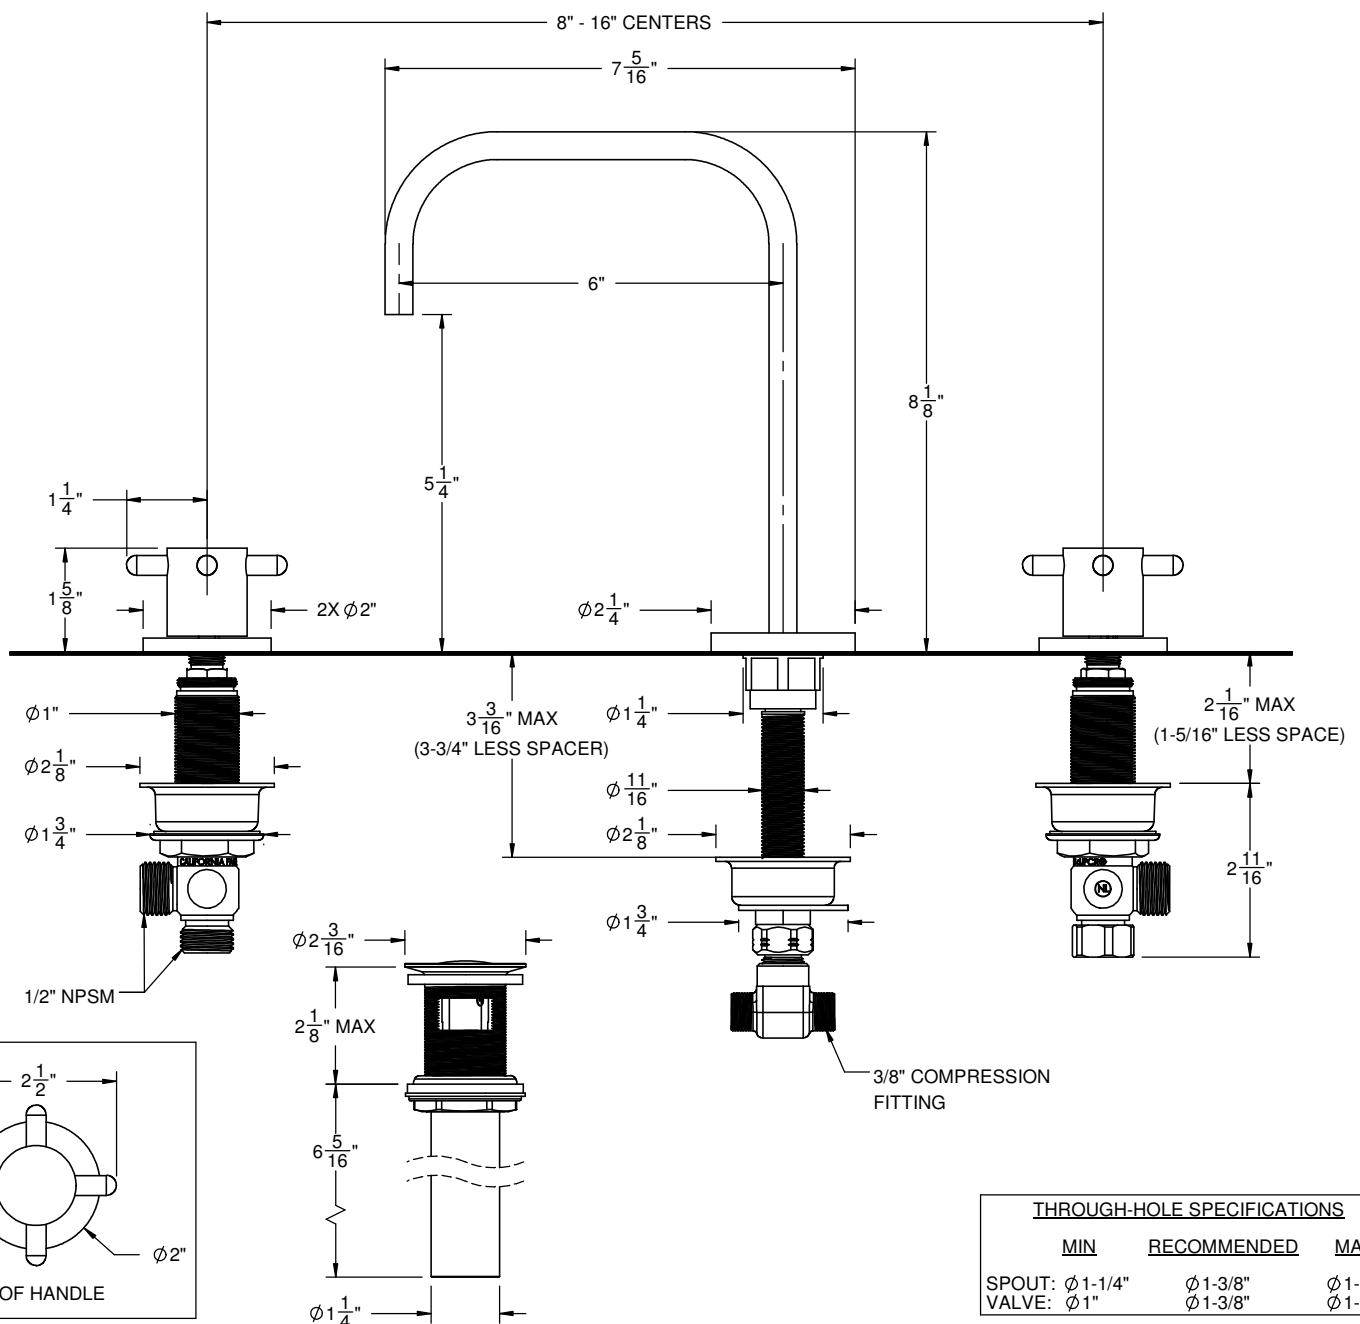

California Faucets®

Jalama™

WIDESPREAD LAVATORY FAUCET

CF-7302

Features

- 6" spout center to center
- 1/4 turn ceramic disc cartridge(s)
- Flexible braided hoses for ease of installation
- $\phi$  1-1/4" all brass touch style pop up drain assembly
- 1.2 gpm (4.5 L/min) max flow rate
- Solid brass construction
- Over 30 finishes including 15 PVD finishes

Codes/Standards

Product meets or exceeds the following:

- ASME A112.18.1/CSA B125.1
- NSF/ANSI 61 & NSF/ANSI 372
- CEC

ALL DIMENSIONS SHOWN TO NEAREST 1/16"