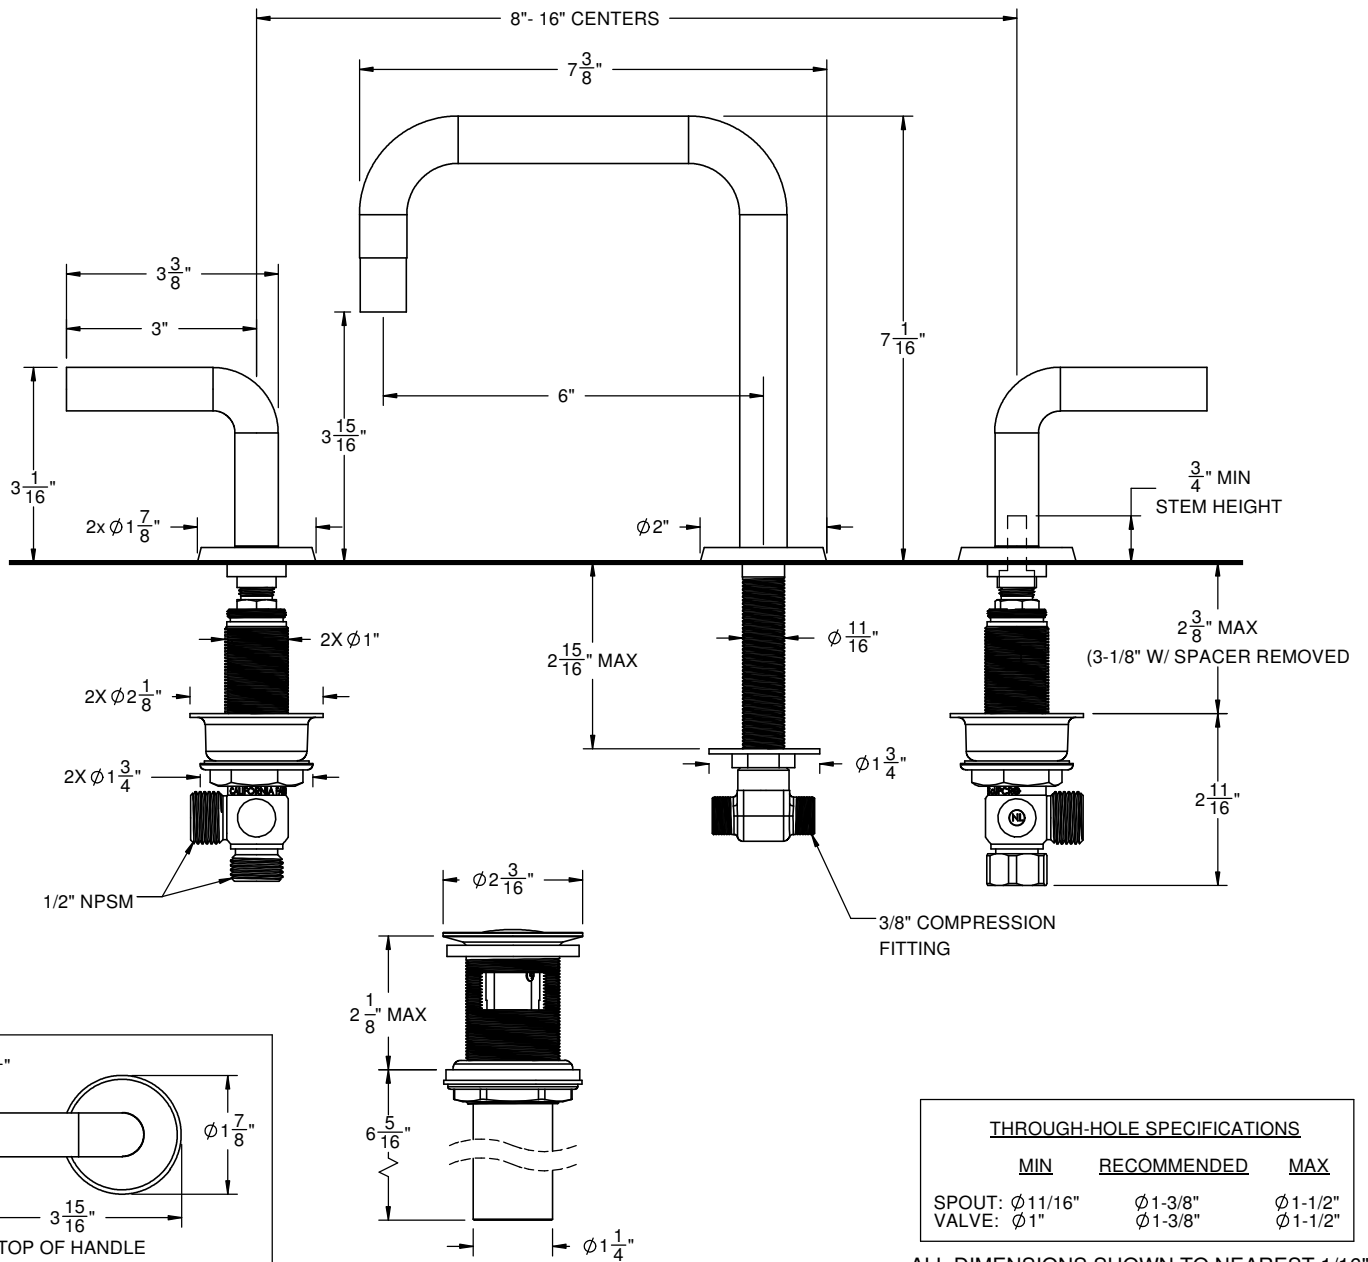

#### Features

- 6" spout center to center
- 1/4 turn ceramic disc cartridge(s)
- Flexible braided hoses for ease of installation
- $\phi$  1-1/4" all brass touch style pop up drain assembly
- 1.2 gpm (4.5 L/min) max flow rate
- Solid brass construction
- Over 30 finishes including 15 PVD finishes

#### Codes/Standards Applicable

Meets or exceeds the following at date of manufacture:

- ASME A112.18.1/CSA B125.1
- NSF/ANSI 61 & NSF/ANSI 372
- ADA compliant
- CEC

ALL DIMENSIONS SHOWN TO NEAREST 1/16"