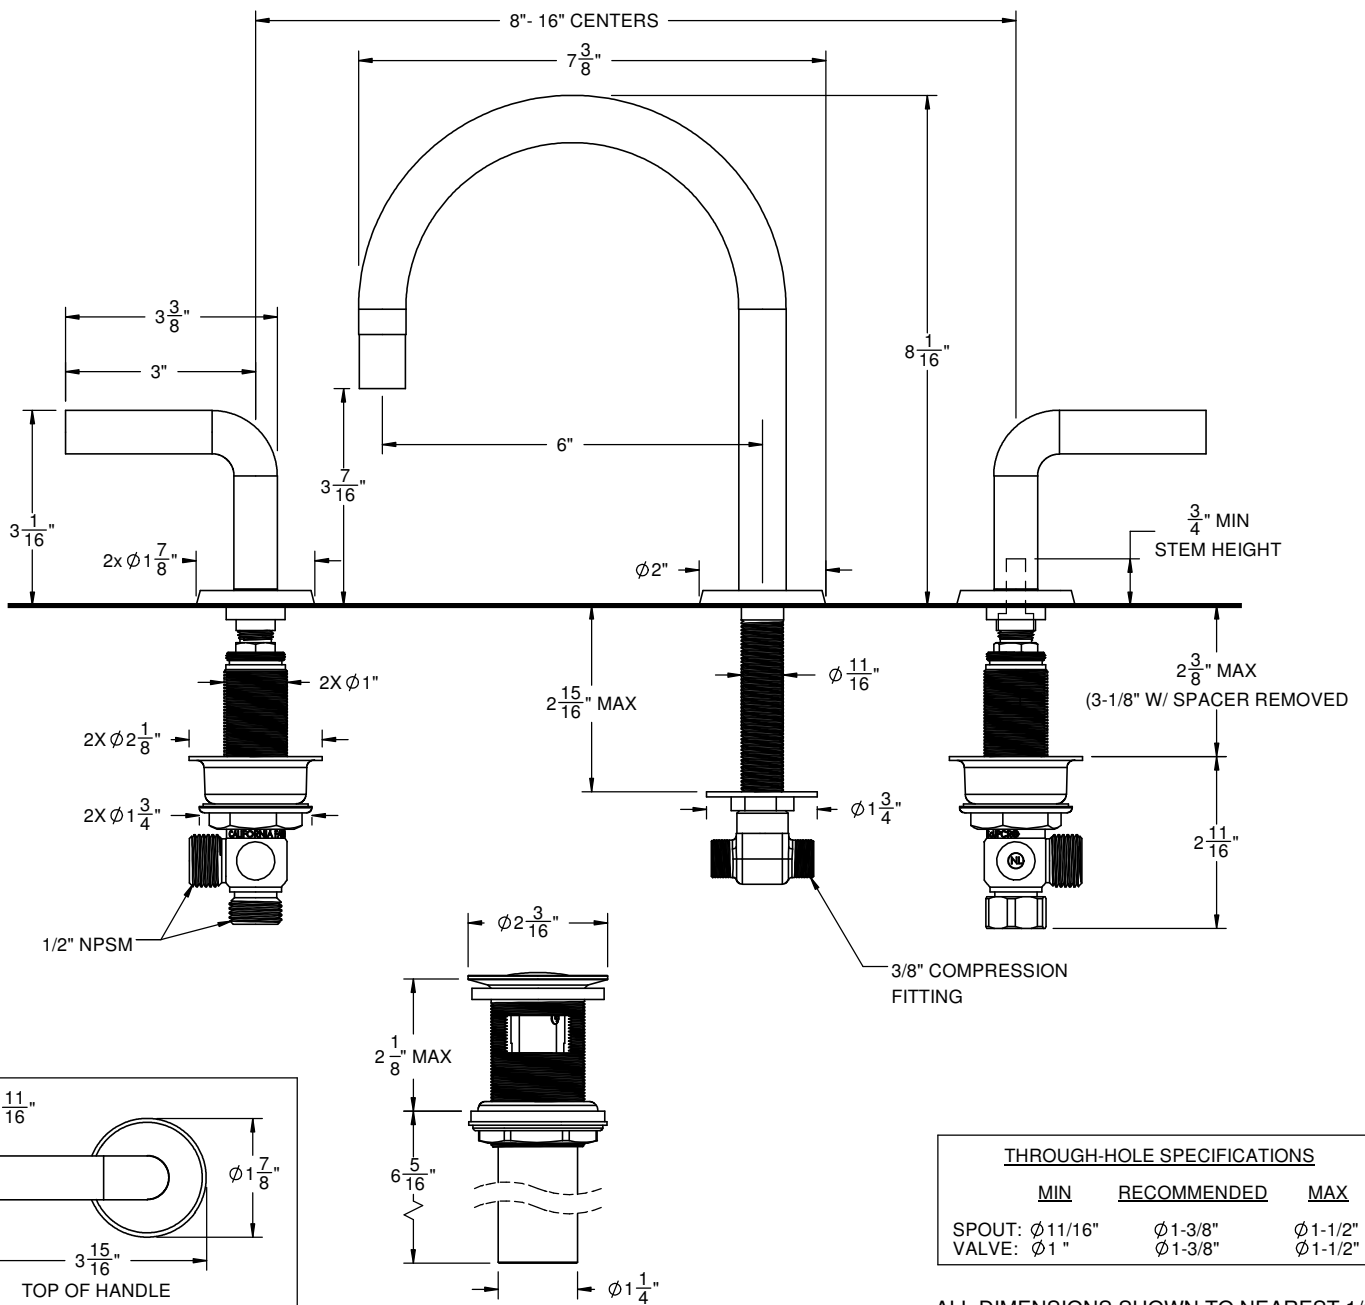

California Faucets®

Gaviota™

WIDESPREAD LAVATORY FAUCET

CF-7502

Features

- 6" spout center to center
- 1/4 turn ceramic disc cartridge(s)
- Flexible braided hoses for ease of installation
- ϕ 1-1/4" all brass touch style pop up drain assembly
- 1.2 gpm (4.5 L/min) max flow rate
- Solid brass construction
- Over 30 finishes including 15 PVD finishes

Codes/Standards Applicable

Meets or exceeds the following at date of manufacture:

- ASME A112.18.1/CSA B125.1
- NSF/ANSI 61 & NSF/ANSI 372
- ADA compliant
- CEC

ALL DIMENSIONS SHOWN TO NEAREST 1/16"