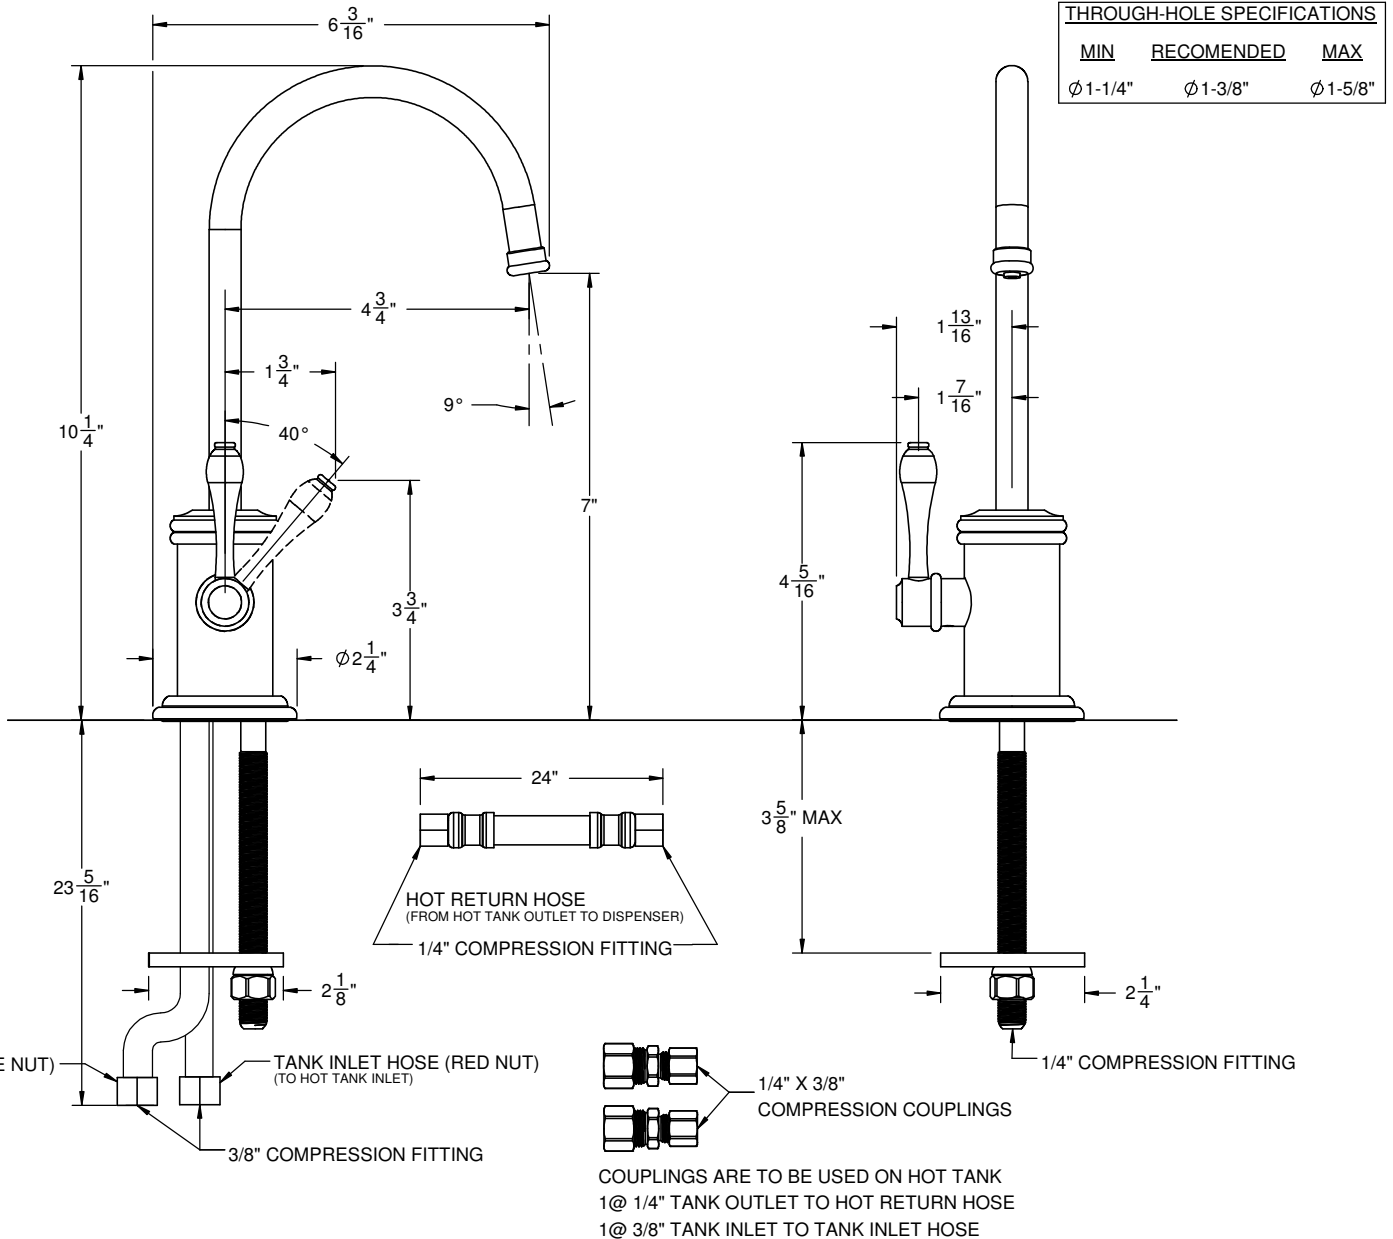

### Features

- Solid brass construction
  - 360° rotating spout
  - Insulated body and spout to reduce heat transfer to faucet
  - Self-closing handle
  - Flow rate: 0.5 gpm (1.9 L/min)
  - Over 30 finishes including 15 PVD finishes
  - Requires separate Hot Water Tank (purchase separately)
  - Suggested options are one of the following compatible tanks:
    - Mountain Plumbing Products Little Gourmet #MT641-2
    - Brasstech/ Newport Brass #5-036
- (tank must have 1/4" compression inlet & 3/8" compression outlet)

# CF-9625-K10

### Codes/Standards Applicable

- Meets or exceeds the following at date of manufacture:
- ASME A112.18.1/CSA B125.1
  - NSF 61 and NSF 372

ALL DIMENSIONS SHOWN TO NEAREST 1/16"