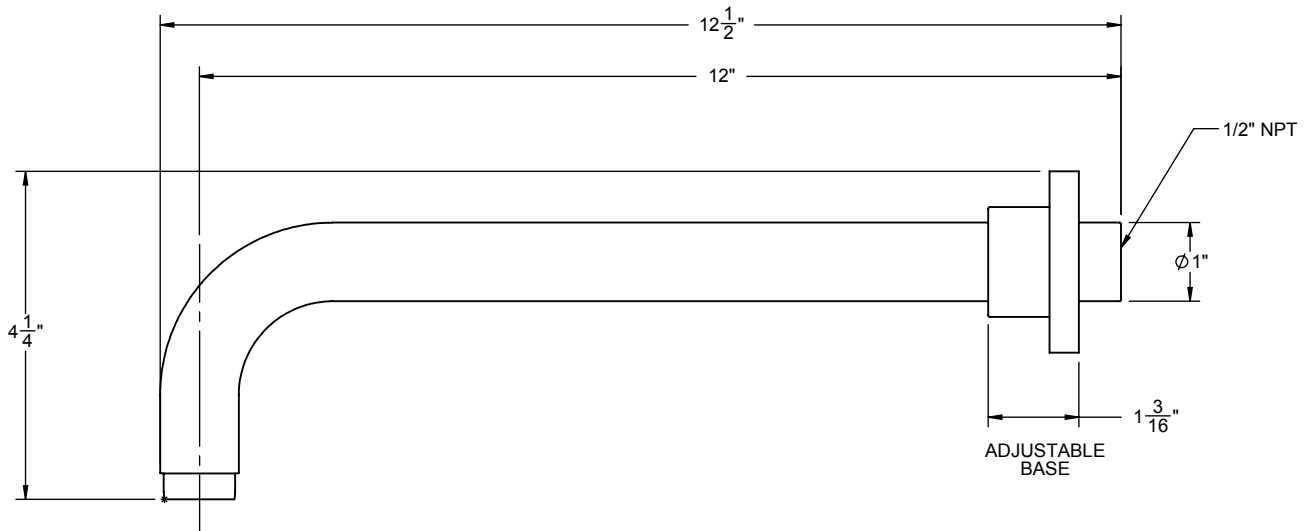

DE-65

Features

- Available in 30 finishes including 14 PVD finishes
- Solid brass construction
- Includes decorative base ring
- Maximum flow rate: 16 gpm (60.6 L/m)
- For use with: StyleTherm, 3-VR or 2-VR
- For additional product offerings, see californiafaucets.com

Codes/Standards Applicable

Specified model meets or exceeds the following:

- ASME A112.18.1-2005/CSA B125.1-05

ALL DIMENSIONS SHOWN TO NEAREST 1/16"