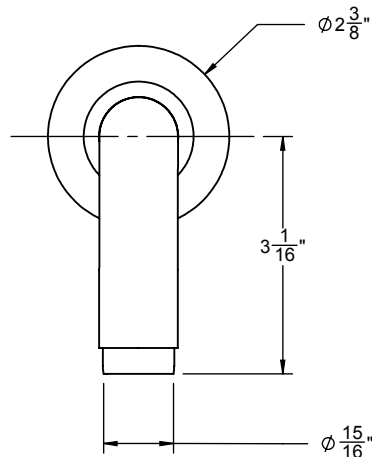

DE-65

Features

- Available in 30 finishes including 14 PVD finishes
- Solid brass construction
- Includes decorative base ring
- Maximum flow rate: 16 gpm (60.6 L/m)
- For use with: StyleTherm, 3-VR or 2-VR
- For additional product offerings, see californiafaucets.com

Codes/Standards Applicable

Specified model meets or exceeds the following:

- ASME A112.18.1-2005/CSA B125.1-05

ALL DIMENSIONS SHOWN TO NEAREST 1/16"