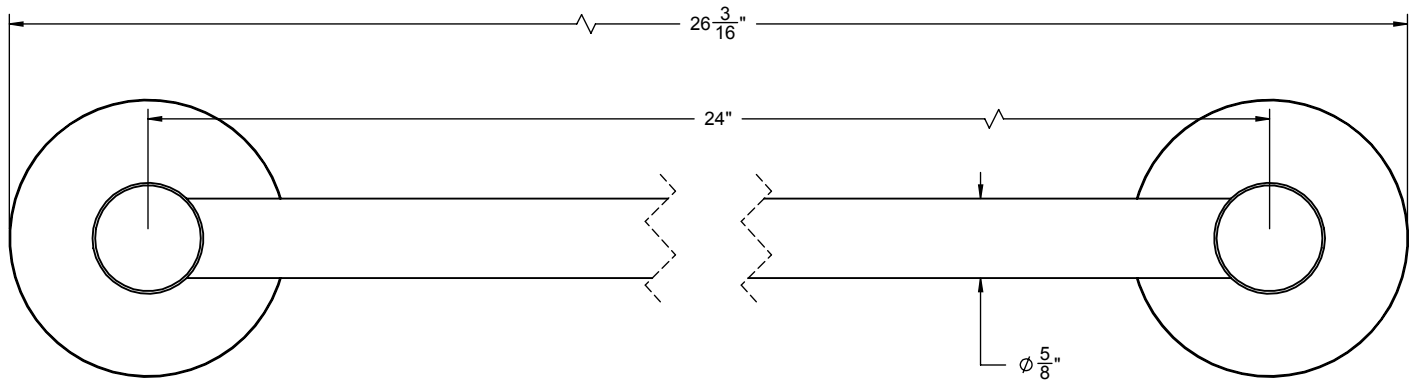

#### Codes/Standards Applicable

Meets or exceeds the following at date of manufacture:

- None applicable

(4X) 1X3/8" ANCHOR

(4X) 8X1/2" PHILLIPS HEAD SCREW