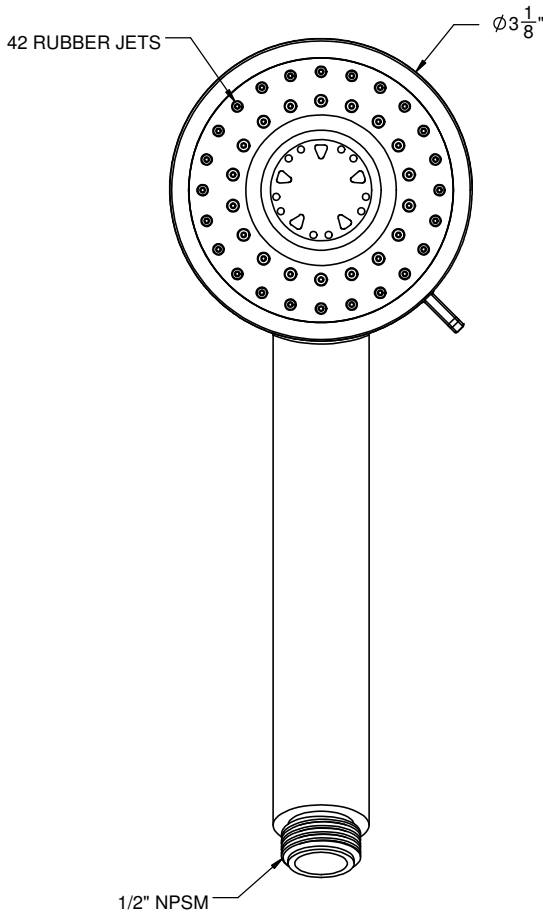

California Faucets®

HANDSHOWER

3-1/8" CONTEMPORARY MULTI-FUNCTION HANDSHOWER

Features

- 1/2" MIP inlet
- 3 function: jetted, massage & jetted/aerated
- Self-cleaning rubber jets
- ABS body
- 3-1/8" diameter, black face
- Replace .FR with desired max flow rate:
HS-22.25 for 2.5 gpm
HS-22.20 for 2.0 gpm

Codes/Standards

- Product meets or exceeds the following:
- ASME A112.18.1/CSA B125.1
 - CEC (2.0 gpm)

HS-22.25
 HS-22.20
 HS-22
 WE-HS-22

ALL DIMENSIONS SHOWN TO NEAREST 1/16"