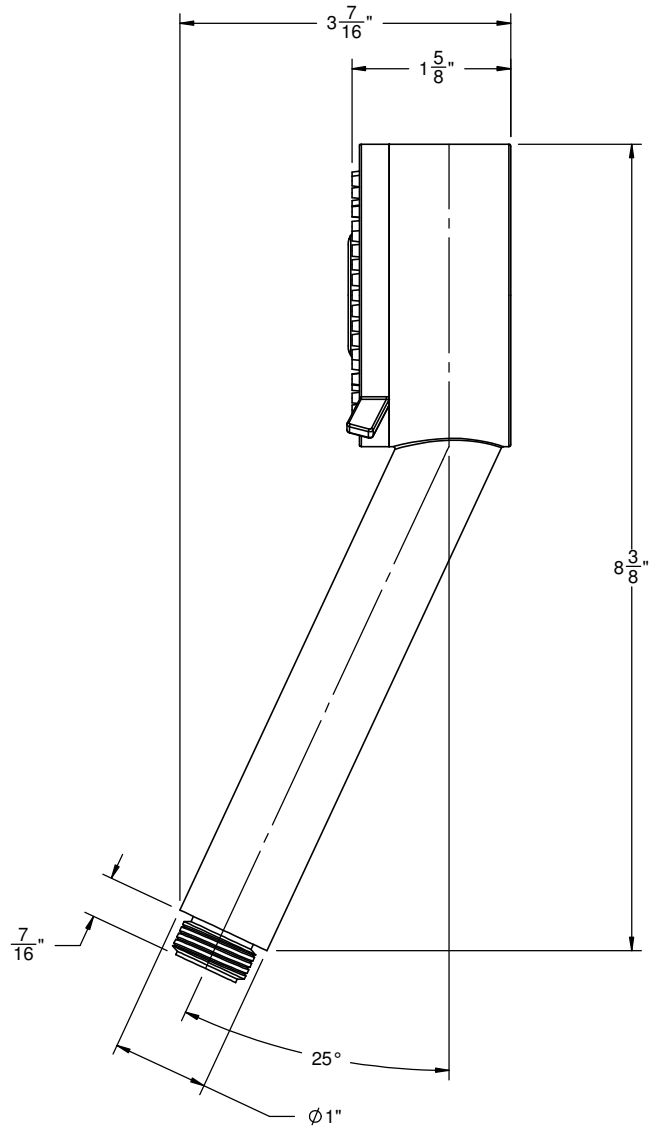

California Faucets®

HANDSHOWER

3-1/8" CONTEMPORARY MULTI-FUNCTION HANDSHOWER

Features

- 1/2" MIP inlet
- 3 function: jetted, massage & jetted/aerated
- Self-cleaning rubber jets
- ABS body
- 3-1/8" diameter, black face
- Replace .FR with desired max flow rate:
HS-22.25 for 2.5 gpm
HS-22.20 for 2.0 gpm

Codes/Standards

- Product meets or exceeds the following:
- ASME A112.18.1/CSA B125.1
 - CEC (2.0 gpm)

HS-22.25
 HS-22.20
 HS-22
 WE-HS-22

ALL DIMENSIONS SHOWN TO NEAREST 1/16"