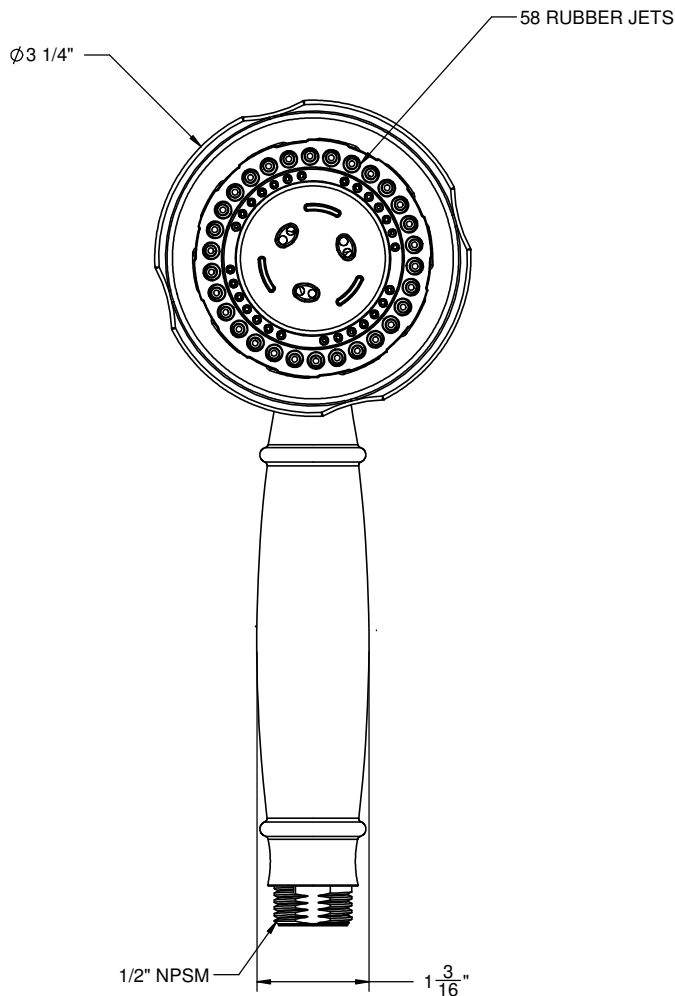

California Faucets®

StyleFlow™ BËL

3-1/4" MULTI-FUNCTION TRAITIONAL HANDSHOWER

Features

- 1/2" MIP inlet
- Swiss shower technology™
- 3 functions: rain, hard rain & booster massage
- Self-cleaning rubber jets
- ABS body
- 3-1/4" diameter, gray face
- Replace .FR with desired flow rate:
HS-323.25 for 2.5 gpm
HS-323.20 for 2.0 gpm

Codes/Standards Applicable

Product meets or exceeds the following:

- ASME A112.18.1/CSA B125.1
- CEC (2.0 gpm)

HS-323.25
 HS-323.20
 HS-323
 WE-HS-323

ALL DIMENSIONS SHOWN TO NEAREST 1/16"