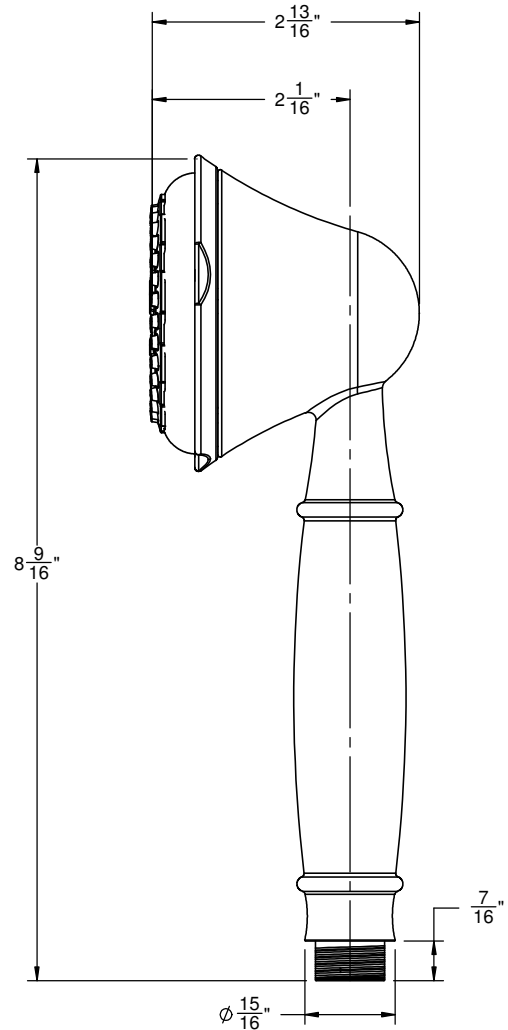

California Faucets®

StyleFlow™ BËL

3-1/4" MULTI-FUNCTION TRAITIONAL HANDSHOWER

Features

- 1/2" MIP inlet
- Swiss shower technology™
- 3 functions: rain, hard rain & booster massage
- Self-cleaning rubber jets
- ABS body
- 3-1/4" diameter, gray face
- Replace .FR with desired flow rate:
HS-323.25 for 2.5 gpm
HS-323.20 for 2.0 gpm

Codes/Standards Applicable

Product meets or exceeds the following:

- ASME A112.18.1/CSA B125.1
- CEC (2.0 gpm)

HS-323.25
 HS-323.20
 HS-323
 WE-HS-323

ALL DIMENSIONS SHOWN TO NEAREST 1/16"