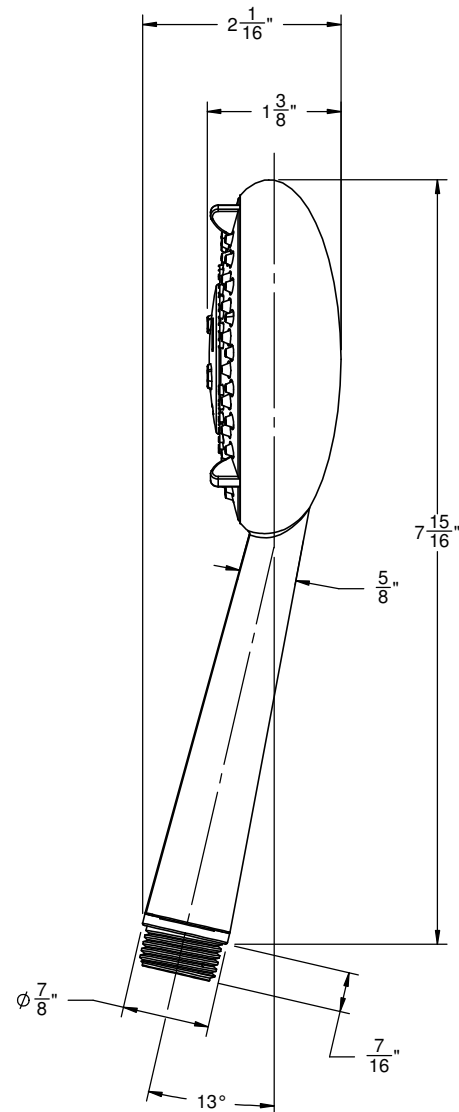

California Faucets®

StyleFlow™ GEO

3-3/4" MULTI-FUNCTION TRANSITIONAL

Features

- 1/2" MIP inlet
- Swiss shower technology™
- 3 functions: rain, hard rain & booster massage
- Self-cleaning rubber jets
- ABS body
- 3-3/4" diameter, gray face
- Replace .FR with desired flow rate:
HS-413.25 for 2.5 gpm
HS-413.20 for 2.0 gpm

Codes/Standards Applicable

Product meets or exceeds the following:

- ASME A112.18.1/CSA B125.1
- CEC (2.0 gpm)

HS-413.25
 HS-413.20
 HS-413
 WE-HS-413

ALL DIMENSIONS SHOWN TO NEAREST 1/16"