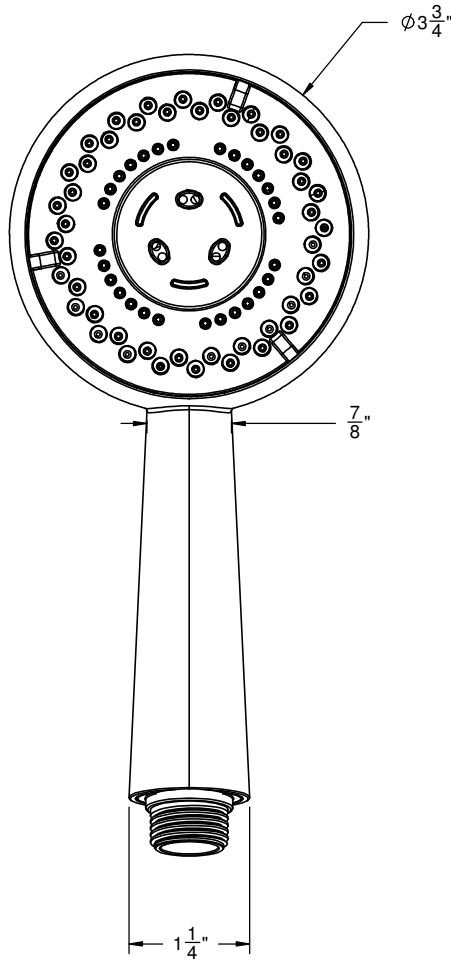

California Faucets®

StyleFlow™ GEO

3-3/4" MULTI-FUNCTION TRANSITIONAL

Features

- 1/2" MIP inlet
- Swiss shower technology™
- 3 functions: rain, hard rain & booster massage
- Self-cleaning rubber jets
- ABS body
- 3-3/4" diameter, gray face
- Replace .FR with desired flow rate:
HS-413.25 for 2.5 gpm
HS-413.20 for 2.0 gpm

Codes/Standards Applicable

Product meets or exceeds the following:

- ASME A112.18.1/CSA B125.1
- CEC (2.0 gpm)

HS-413.25
 HS-413.20
 HS-413
 WE-HS-413

ALL DIMENSIONS SHOWN TO NEAREST 1/16"