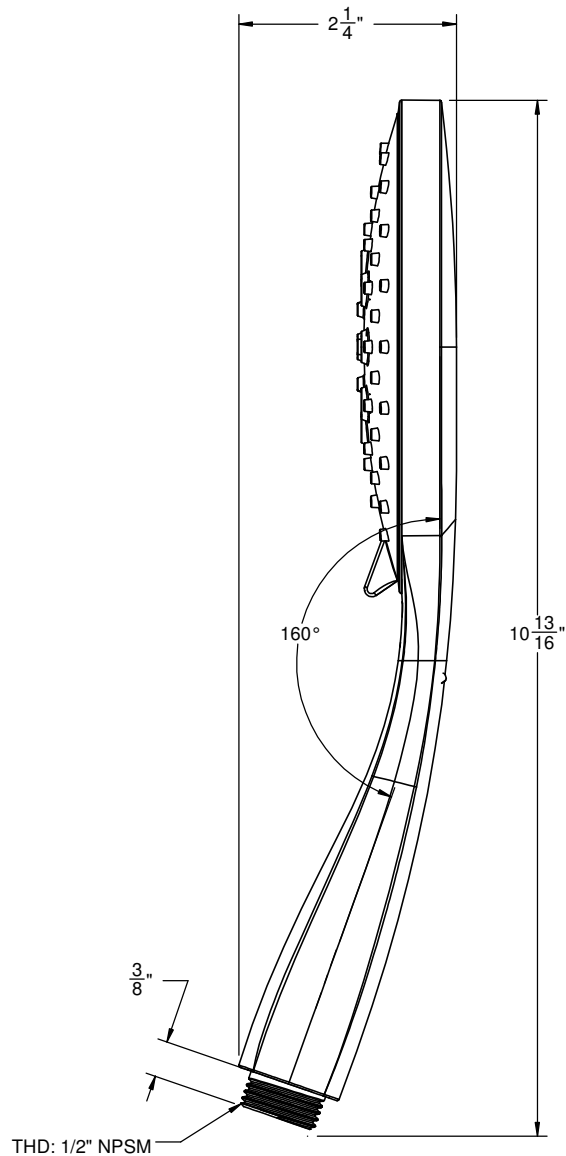

California Faucets®

STYLEFLOW® AIR IKO

5-1/8" MULTI-FUNCTION CONTEMPORARY HANDSHOWER

Features

- 1/2" MIP inlet
- Air induction technology
- 3 function handshower: rain, air & massage
- Self-cleaning rubber jets
- ABS body
- 5-1/8" diameter, grey face
- Replace .FR with desired flow rate:
SH-553.25 for 2.5 gpm
SH-553.20 for 2.0 gpm

Codes/Standards Applicable

Product meets or exceeds the following:

- ASME A112.18.1/CSA B125.1
- CEC (2.0 gpm)

HS-553.25
HS-553.20

ALL DIMENSIONS SHOWN TO NEAREST 1/16"