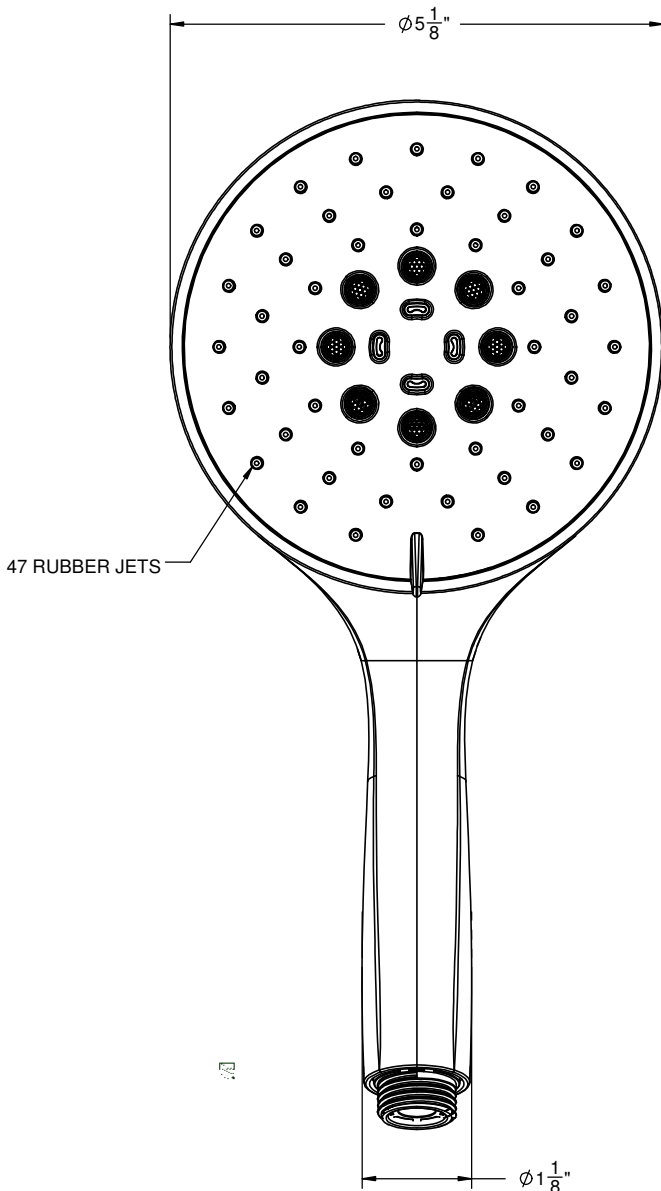

California Faucets®

STYLEFLOW® AIR IKO

5-1/8" MULTI-FUNCTION CONTEMPORARY HANDSHOWER

Features

- 1/2" MIP inlet
- Air induction technology
- 3 function handshower: rain, air & massage
- Self-cleaning rubber jets
- ABS body
- 5-1/8" diameter, grey face
- Replace .FR with desired flow rate:
SH-553.25 for 2.5 gpm
SH-553.20 for 2.0 gpm

Codes/Standards Applicable

Product meets or exceeds the following:

- ASME A112.18.1/CSA B125.1
- CEC (2.0 gpm)

HS-553.25
HS-553.20

ALL DIMENSIONS SHOWN TO NEAREST 1/16"