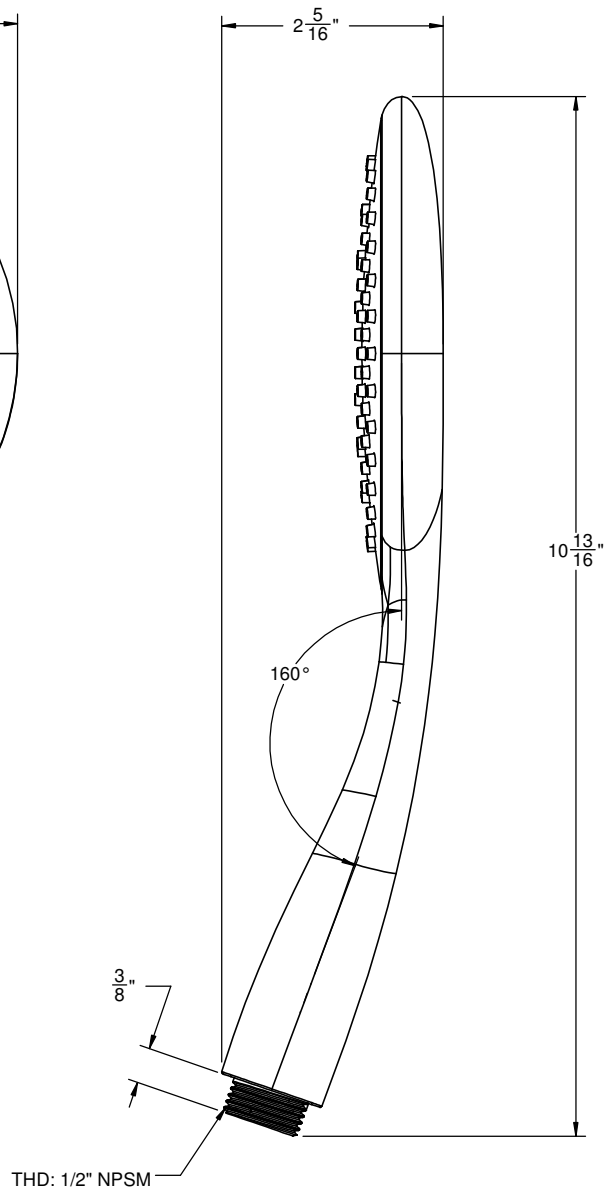

STYLEFLOW® AIR GEO

California Faucets®

5-3/8" SINGLE FUNCTION CONTEMPORARY HANDSHOWER

Features

- 1/2" MIP inlet
- Air induction technology
- Single function handshower
- Self-cleaning rubber jets
- ABS body
- 5-3/8" diameter, grey face
- Replace .FR with desired flow rate:
SH-561.25 for 2.5 gpm
SH-561.20 for 2.0 gpm
SH-561.15 for 1.5 gpm

Codes/Standards Applicable

Product meets or exceeds the following:

- ASME A112.18.1/CSA B125.1
- CEC (2.0 and 1.5 gpm)

HS-561.25
HS-561.20
HS-561.15

ALL DIMENSIONS SHOWN TO NEAREST 1/16"