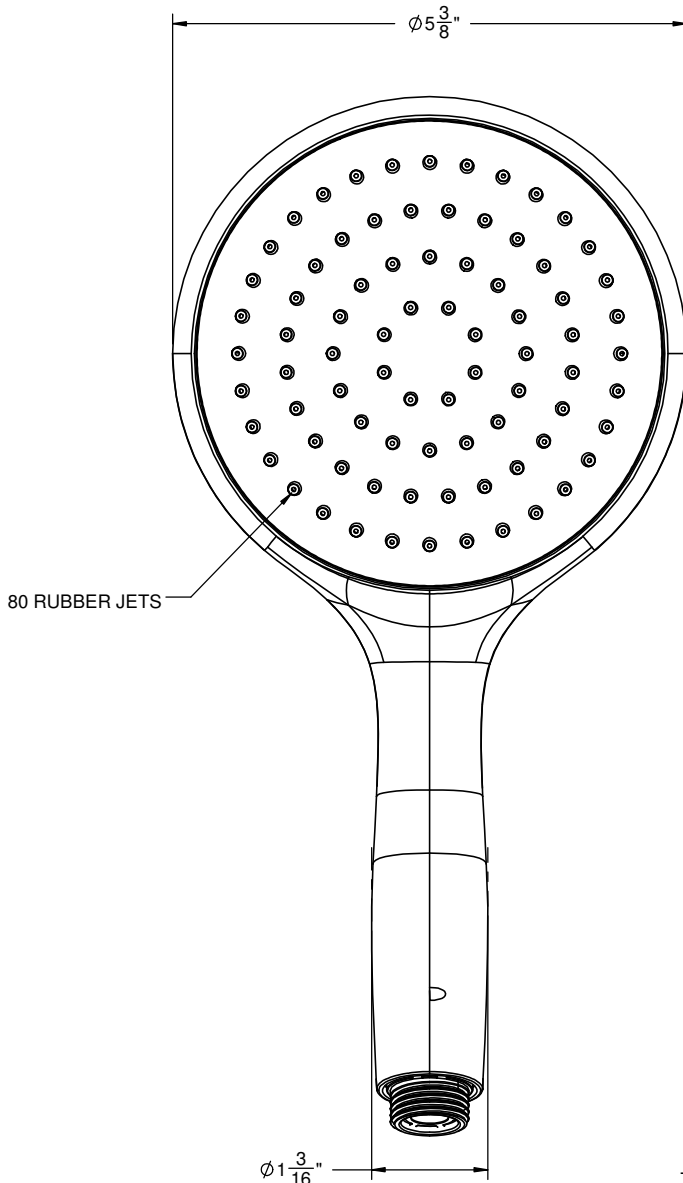

STYLEFLOW® AIR GEO

California Faucets®

5-3/8" SINGLE FUNCTION CONTEMPORARY HANDSHOWER

Features

- 1/2" MIP inlet
- Air induction technology
- Single function handshower
- Self-cleaning rubber jets
- ABS body
- 5-3/8" diameter, grey face
- Replace .FR with desired flow rate:
SH-561.25 for 2.5 gpm
SH-561.20 for 2.0 gpm
SH-561.15 for 1.5 gpm

Codes/Standards Applicable

Product meets or exceeds the following:

- ASME A112.18.1/CSA B125.1
- CEC (2.0 and 1.5 gpm)

HS-561.25
HS-561.20
HS-561.15

ALL DIMENSIONS SHOWN TO NEAREST 1/16"