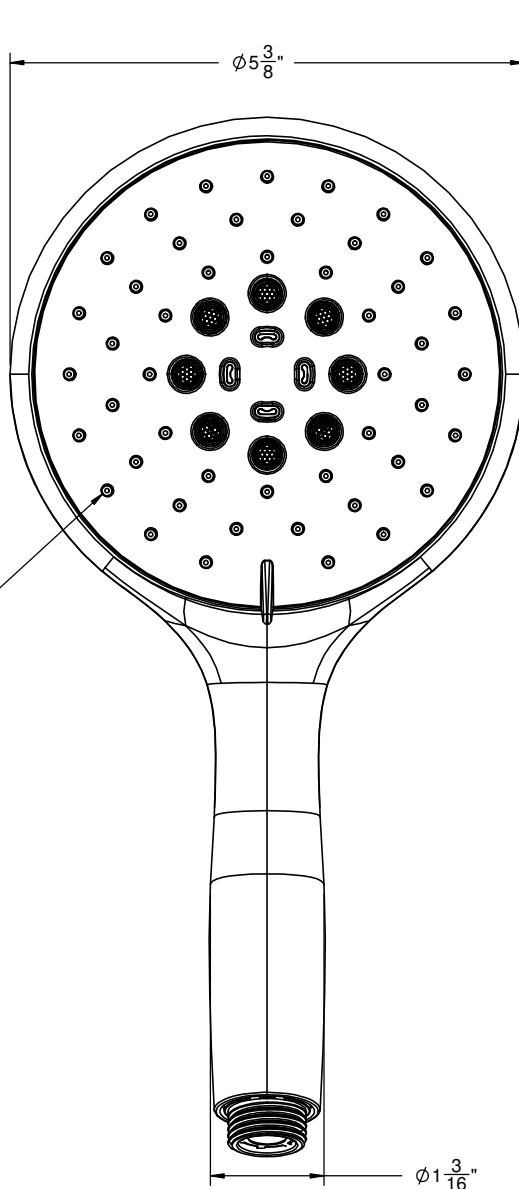

California Faucets®

STYLEFLOW® AIR GEO

5-3/8" MULTI-FUNCTION TRANSITIONAL HANDSHOWER

Features

- 1/2" MIP inlet
- Air induction technology
- 3 function handshower: rain, air & massage
- Self-cleaning rubber jets
- ABS body
- 5-3/8" diameter, gray face
- Replace .FR with desired flow rate:
SH-563.25 for 2.5 gpm
SH-563.20 for 2.0 gpm

Codes/Standards Applicable

- Product meets or exceeds the following:
- ASME A112.18.1/CSA B125.1
 - CEC (2.0 gpm)

HS-563.25
HS-563.20

ALL DIMENSIONS SHOWN TO NEAREST 1/16"