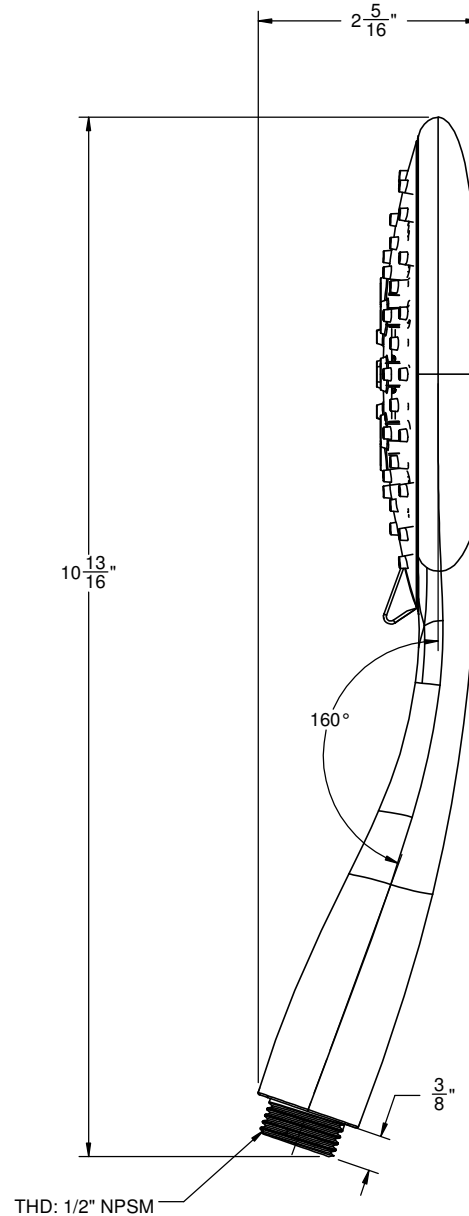

California Faucets®

STYLEFLOW® AIR GEO

5-3/8" MULTI-FUNCTION TRANSITIONAL HANDSHOWER

Features

- 1/2" MIP inlet
- Air induction technology
- 3 function handshower: rain, air & massage
- Self-cleaning rubber jets
- ABS body
- 5-3/8" diameter, gray face
- Replace .FR with desired flow rate:
SH-563.25 for 2.5 gpm
SH-563.20 for 2.0 gpm

Codes/Standards Applicable

- Product meets or exceeds the following:
- ASME A112.18.1/CSA B125.1
 - CEC (2.0 gpm)

HS-563.25
HS-563.20

ALL DIMENSIONS SHOWN TO NEAREST 1/16"