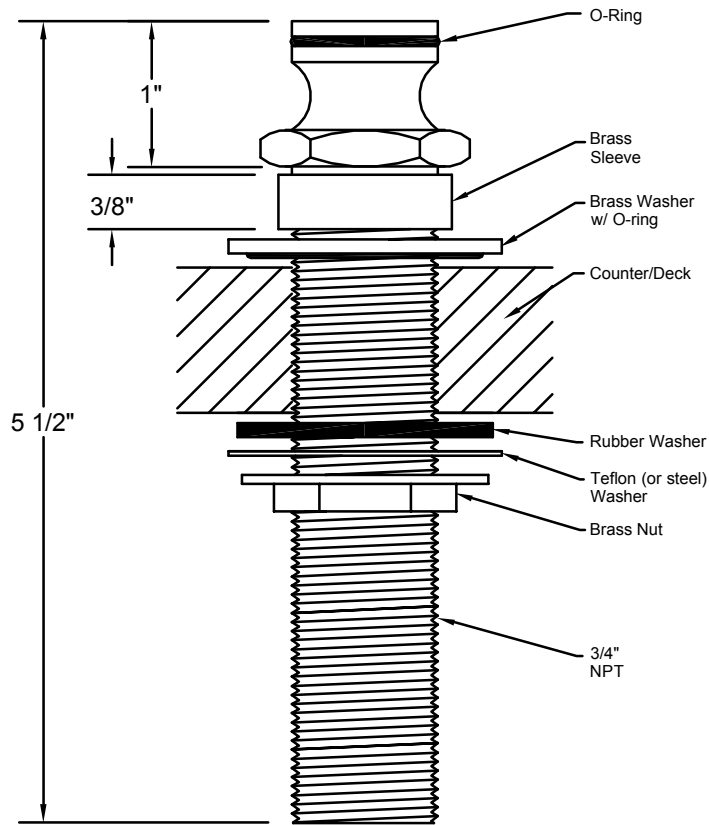

QC-50 Quick Connector
 For Series #5008 & 3908 Roman Tub Spout

California Faucets
 Bathroom Fixtures & Accessories
 info@calfaucets.com
 www.calfaucets.com

5231 Argosy Drive
 Huntington Beach, CA 92649
 Tel: 714-891-7797
 Fax: 714-891-2478
 Toll Free: 800-822-8855

Fixture:
QC-50

Revision date: September 4, 2002

Date:
Scale: None
Drawn by: William Linares william@calfaucets.com
Technical Supervisor: Joe Mainberger