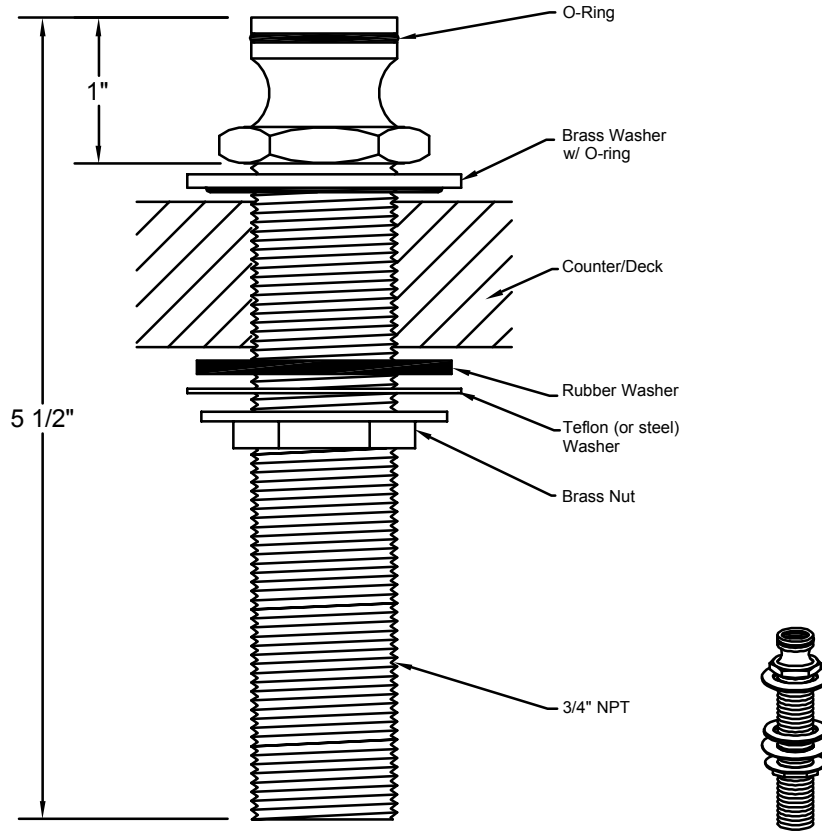

QC-99 Quick Connector - (except for #5008)

For Series: #38, #40-44, #45, #47, #49, #51, #55, #56, #57, #58, #60 and the D-73 Deluxe Spout.

**California
Faucets**
Bathroom Fixtures & Accessories
info@calfaucets.com
www.calfaucets.com