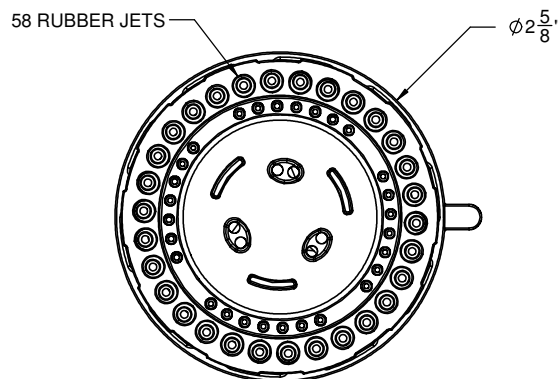

California Faucets®

StyleFlow™ IKO

2-5/8" MULTI-FUNCTION CONTEMPORARY

Features

- 1/2" FIP inlet
- Swiss shower technology™
- 3 functions: rain, hard rain and booster massage
- Self-cleaning rubber jets
- Solid brass pivot ball, ABS body
- 2-5/8" diameter, gray face
- Replace .FR with desired flow rate:
SH-303.25 for 2.5 gpm
SH-303.20 for 2.0 gpm

SH-303.25
SH-303.20
SH-303
WE-SH-303

Codes/Standards Applicable

Product meets or exceeds the following:

- ASME A112.18.1/CSA B125.1
- CEC (2.0 gpm)

ALL DIMENSIONS SHOWN TO NEAREST 1/16"