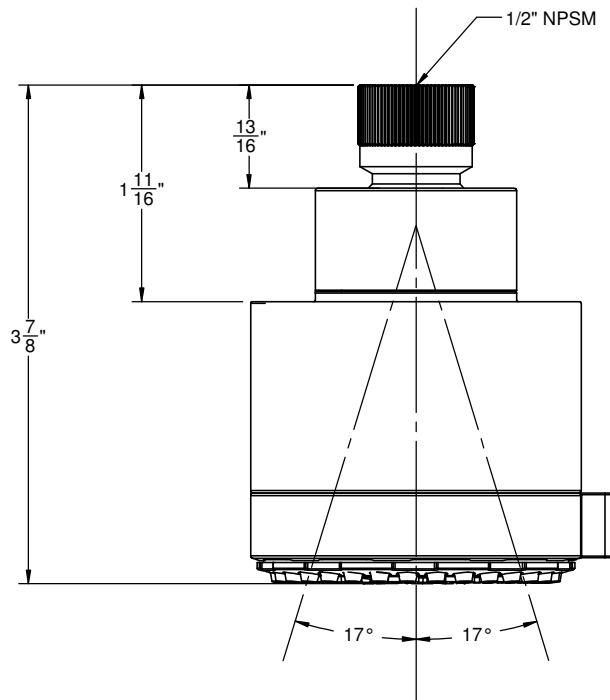

California Faucets®

StyleFlow™ IKO

2-5/8" MULTI-FUNCTION CONTEMPORARY

Features

- 1/2" FIP inlet
- Swiss shower technology™
- 3 functions: rain, hard rain and booster massage
- Self-cleaning rubber jets
- Solid brass pivot ball, ABS body
- 2-5/8" diameter, gray face
- Replace .FR with desired flow rate:
SH-303.25 for 2.5 gpm
SH-303.20 for 2.0 gpm

SH-303.25
SH-303.20
SH-303
WE-SH-303

Codes/Standards Applicable

Product meets or exceeds the following:

- ASME A112.18.1/CSA B125.1
- CEC (2.0 gpm)

ALL DIMENSIONS SHOWN TO NEAREST 1/16"